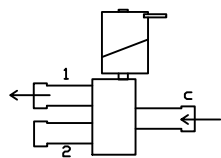

A
B
C
D
E
F
G
H

code Machine Evo2060		denomination 		Codice	
re-examined	date/date				
inspected by	date/date	Dishwashers		n°/file	mod
validated by	date/date	total blat 4	N° blat 4	Next blat --	81700 | --