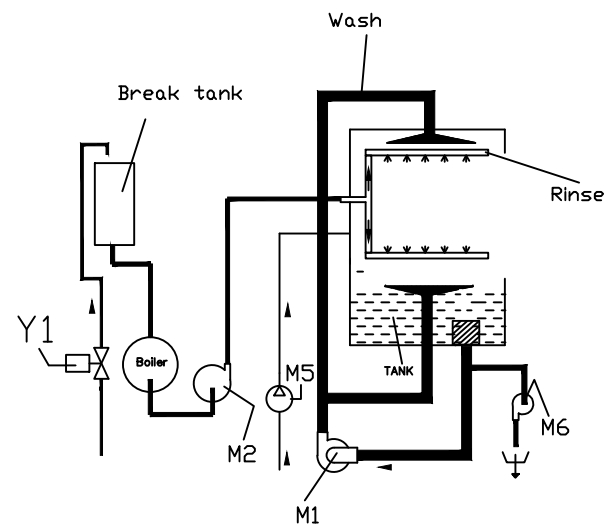

A
B
C
D
E
F
G
H

code Machine Evo2060		denomination 		Codice	
re-examined	date/date				
inspected by	date/date	Dishwashers		n°/file	mod
validated by	date/date	total blat 4	N° blat 4	Next blat --	81700 | --