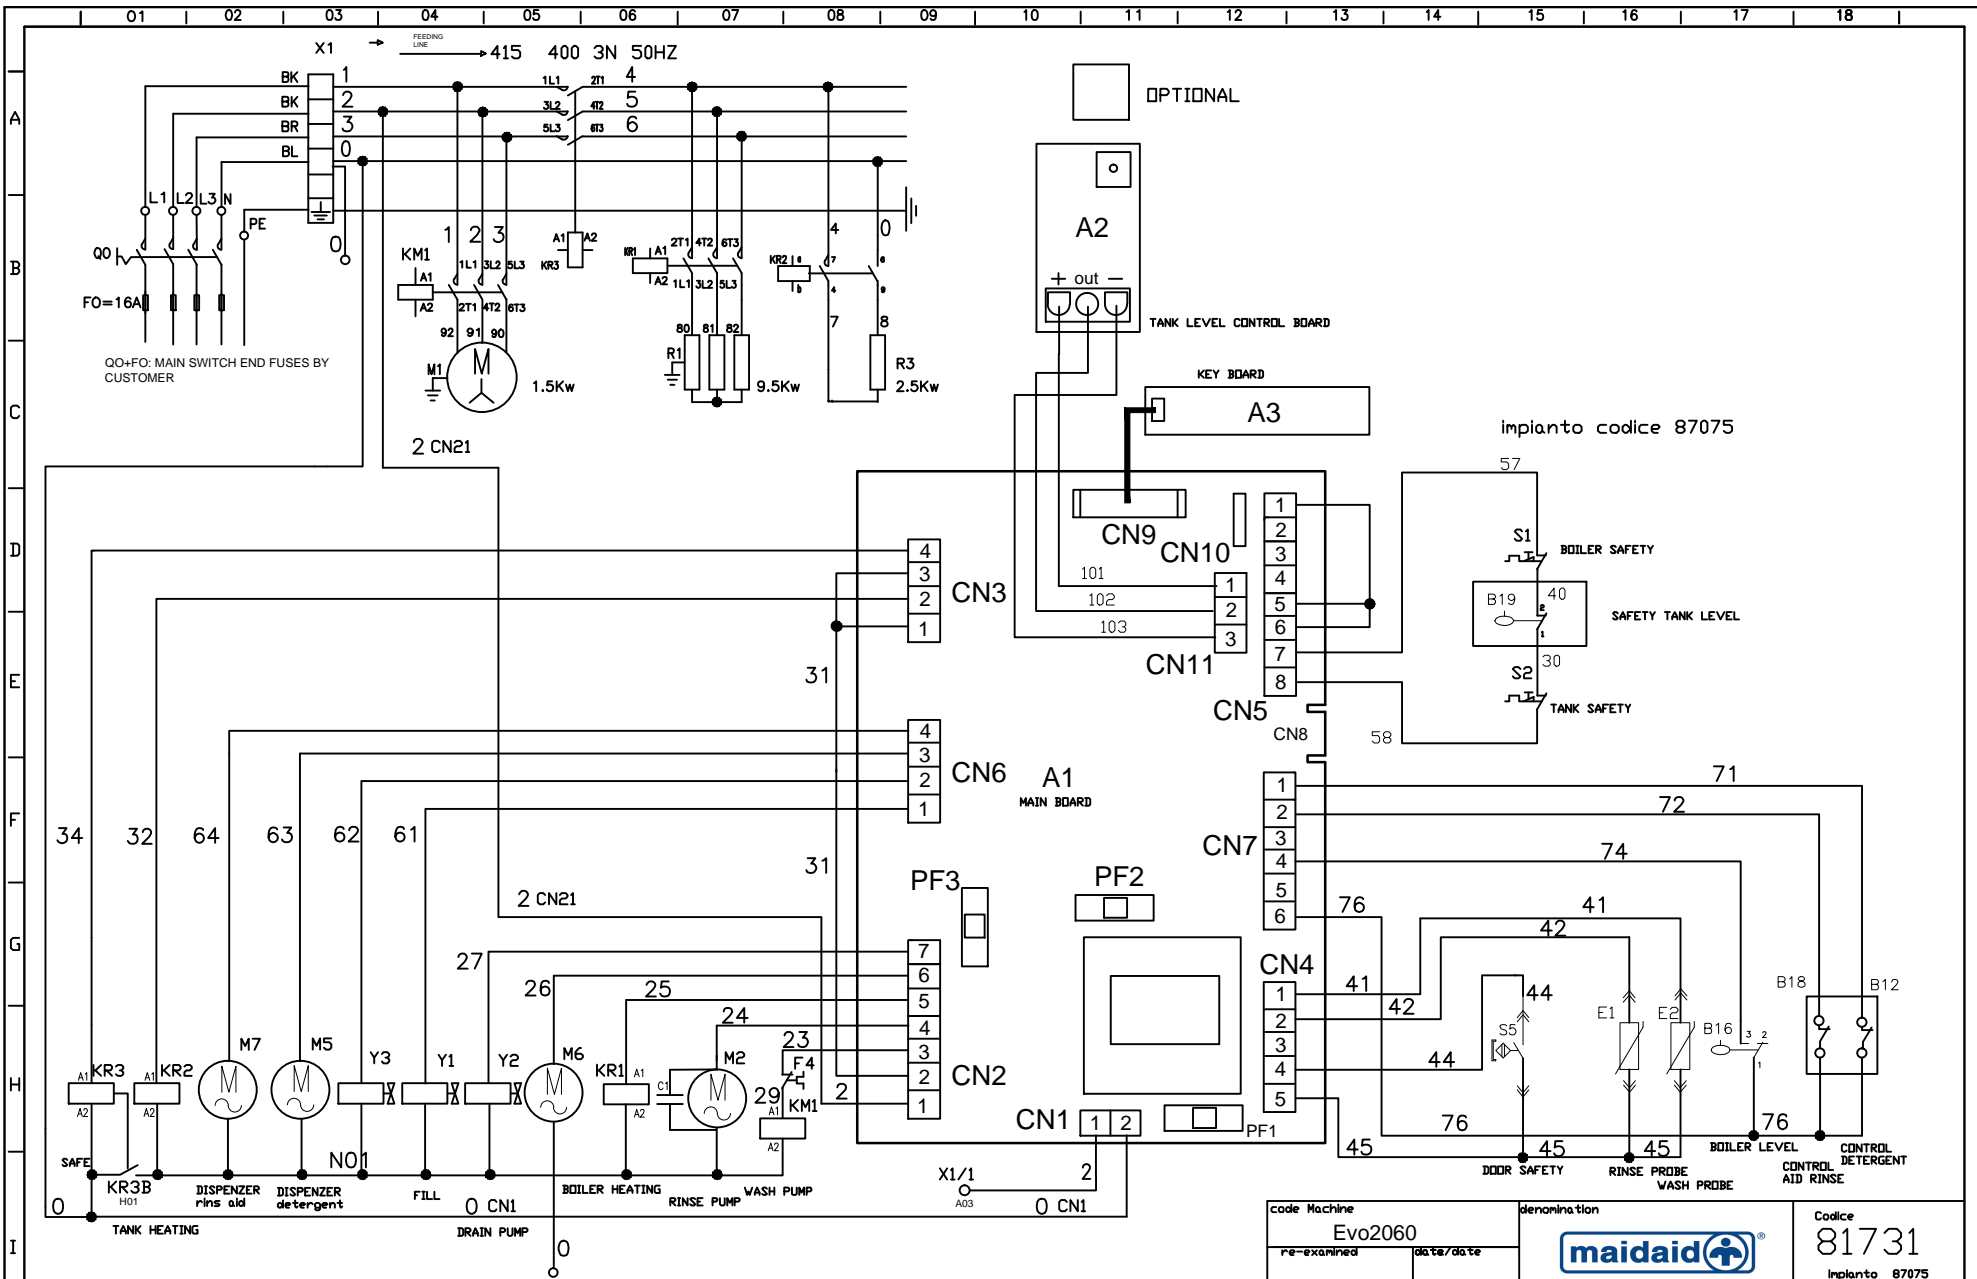

code Machine Evo2060		denominazione maidaid		Codice 81731	
re-examined	date/date			Implanto 87075	
inspected by	date	Dishwashers		n°/File	mod
validated by	date/date	total blat 3	N° blat 2	Next blat -3	81731-1

DESCRIZIONE	X1 A03	SOSTITUISCE	DATA
-1 spostata ev carico			27/06/12
-2			

DESCRIZIONE	SOSTITUISCE	DATA
-1 spostata ev carico		27/06/12

code Machine Evo2060		denomination maidaid		Codice	
re-examined	date/date			n°/file	nod
inspected by	date/date	Dishwashers		81731	-1
validated by	date/date	total blat	N° blat	Next blat	
		3	2	-3	

code Machine Evo2060		denomination 		Code	
re-examined	date	Dishwashers		n°/file	mod
inspected by	date			total blatt 3	N° blatt 1
validated by	date				-1

DESCRIZIONE	SOSTITUISCE	DATA
-1 spostata ev carico		27/06/12

A
B
C
D
E
F
G
H

code Machine Evo2060		denomination 		Codice	
re-examined	date/date				
inspected by	date/date	Dishwashers		n°/file	mod
validated by	date/date	total blat 4	N° blat 4	Next blat --	81700 --