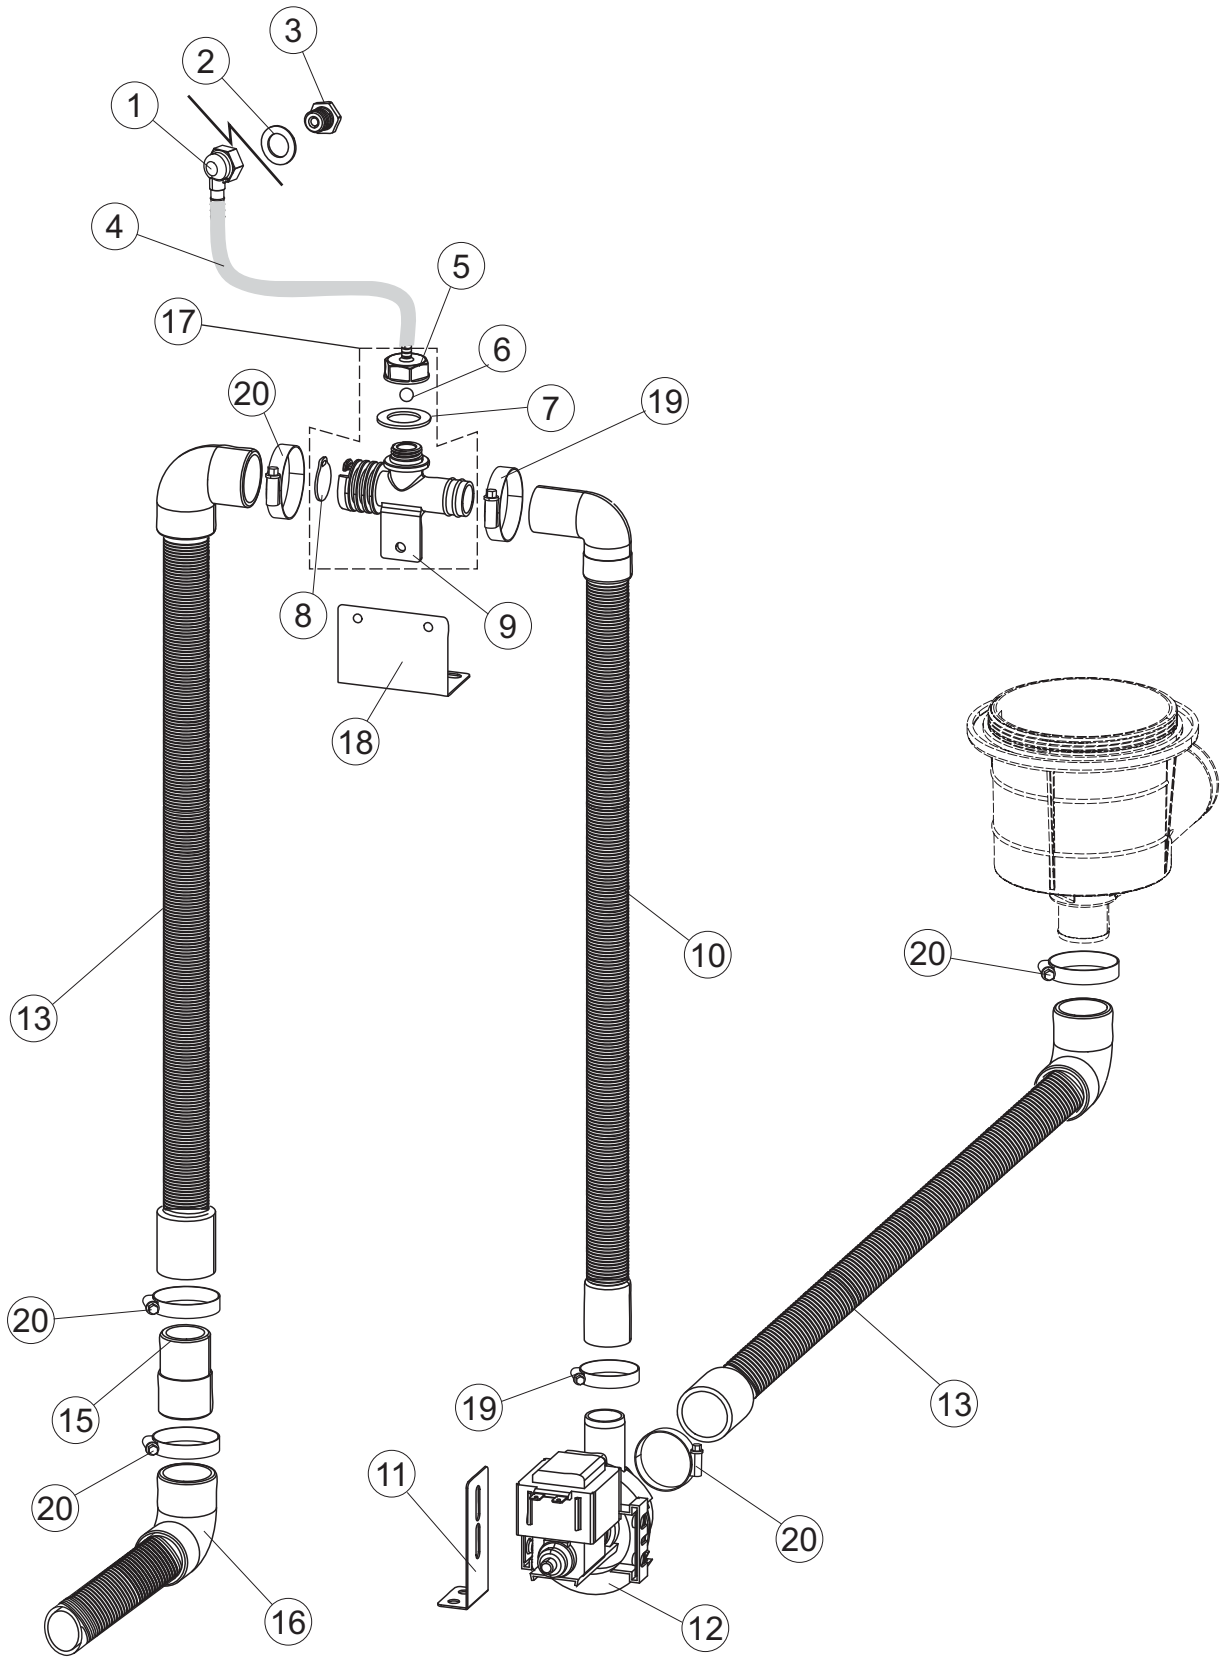

Page	Ref	Part Code	Description
8	1	MH100398	RINSE ELBOW – TOP
8	2	MH104172	GASKET for RINSE TUBE
8	3	MH103922	RING NUT
8	4	MH104484	TUBE 10x14mm PVC (per Mtr.)
8	5	MH104438	DRAIN CONNECTION
8	6	MH103932	VALVE SPHERE
8	7	MH103933	GASKET – RUBBER
8	8	MH103934	MEMBRANE
8	9	MH104713	ANTI SYPHON VALVE BODY
8	10	MH101367	DRAIN HOSE L=1000mm
8	11	MH104714	BRACKET
8	12	MH104583	DRAIN PUMP
8	13	MH104389	HOSE
8	15	MH104684	DRAIN HOSE COUPLING
8	16	MH103927	DRAIN HOSE
8	17	MH104592	DRAIN PUMP AIR RELEASE VALVE
8	18	MH101368	BRACKET
8	19	MH101386	HOSE CLIP 20-32mm
8	20	MH101384	HOSE CLIP 32-50mm