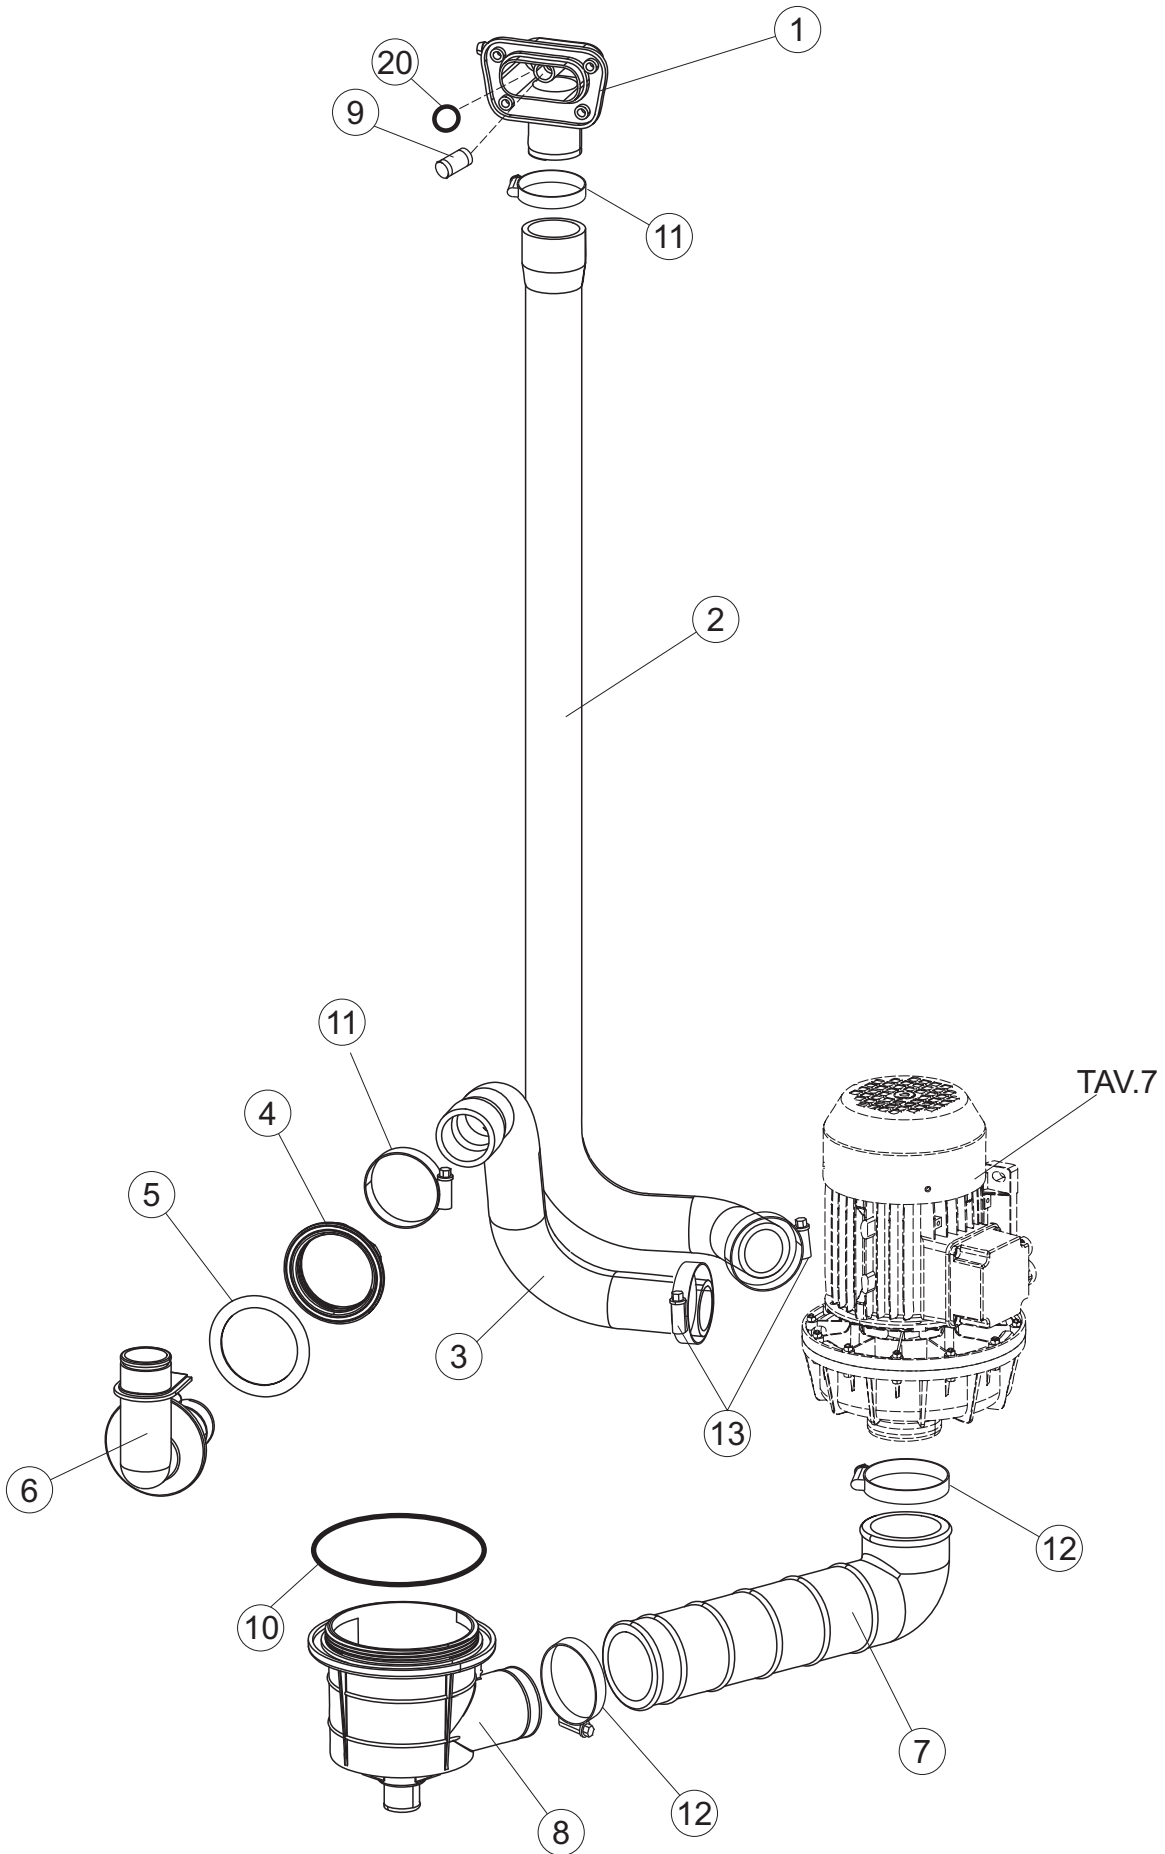

2

Page	Ref	Part Code	Description
2	1	MH104657	COMPLETE ELECTRICAL PANEL
2	2	MH103415	RELAY 2 POLE 16A AC 230V 8 PIN (FINDER)
2	3	MH104546	MAIN PCB BOARD
2	4	MH104606	ELECTRONIC PRESSURE SWITCH
2	5	MH104725	AUXILIARY CONTACT
2	7	MH102375	CONTACTOR SIEMENS 4Kw22A 230V
2	10	MH100262	TERMINAL BLOCK 6 POLE
2	11	MH100580	FUSE 4A 5x20
2	12	MH100282	FUSE 100Ma 5x20T
2	13	MH100281	FUSE 2A 5x20T
2	15	MH100353	TUBE 4x7mm (per Mtr) – PRESSURE SWITCH
2	16	MH100545	HOSE CLIP 5mm
2	17	MH101092	AIR BOX
2	18	MH101313	RIBBON CABLE
2	19	MH104600	DISPLAY PCB
2	20	MH101059	PCB LOCATION SPACER
2	21	MH101355	NUT M3 – WHITE PLASTIC
2	22	MH104726	FASCIA EVO2060
2	23	MH101397	PCB FOOT
2	24	MH104199	CABLE GLAND
2	26	MH104658	PLASTIC CONTROLS COVER

4

Page	Ref	Part Code	Description
4	1	MH101180	WASH TUBE CONNECTION – REAR TOP
4	2	MH104730	UPPER WASH DELIVERY HOSE
4	3	MH104731	LOWER WASH DELIVERY HOSE
4	4	MH104732	SEAL
4	5	MH104733	SEAL
4	6	MH104734	LOWER WASH FITTING
4	7	MH100591	INLET HOSE for WASH PUMP
4	8	MH104680	SUMP
4	9	MH100490	INSERT SEAL Ø10mm
4	10	MH103919	O-RING
4	11	MH101383	HOSE CLIP 40-60mm / 12
4	12	MH101388	HOSE CLIP 60-80 / 12
4	13	MH101387	HOSE CLIP 50-70 / 12
4	20	MH104685	O-RING