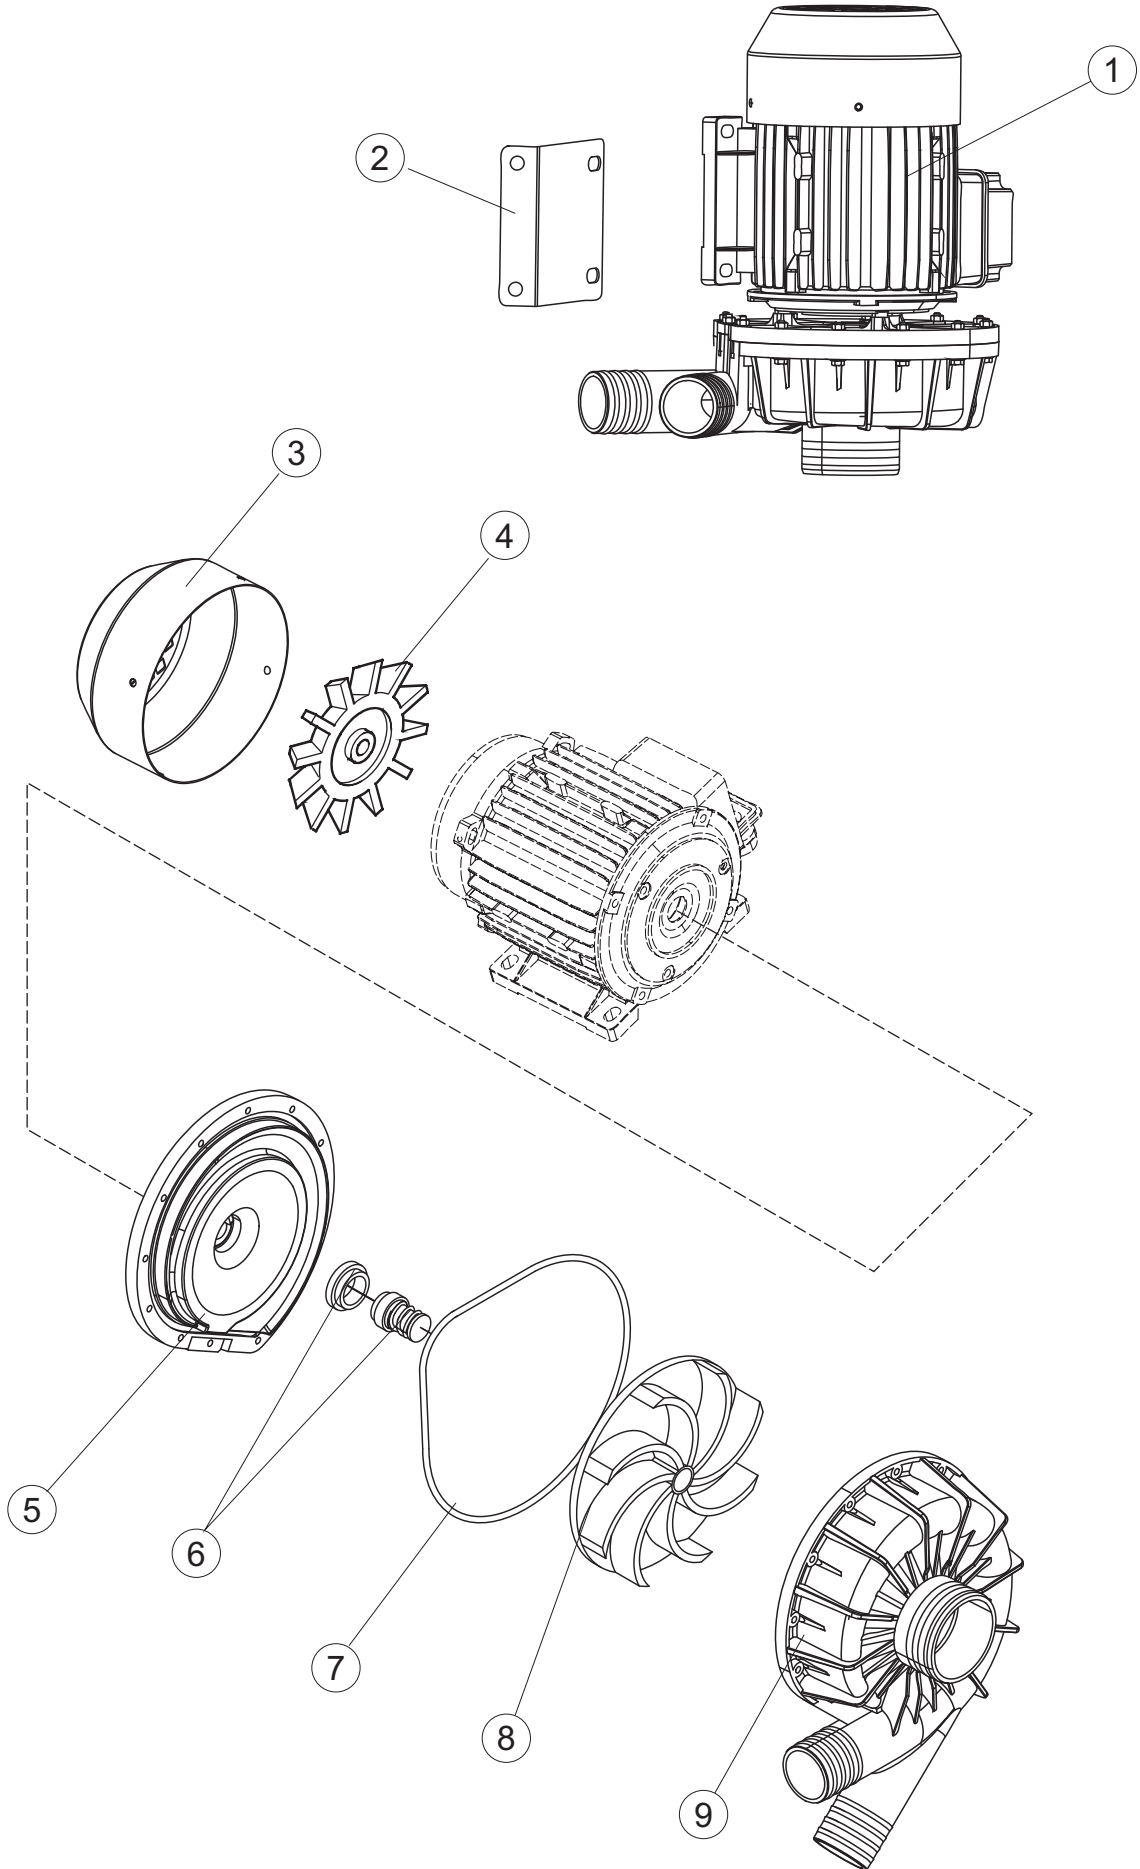

Page	Ref	Part Code	Description
7	1	MH104735	WASH PUMP 1.5Kw 230 / 400V 50Hz
7	2	MH104736	MOUNTING PLATE
7	3	MH104737	FAN HOUSING
7	4	MH104738	WASH PUMP MOTOR FAN
7	5	MH104739	INNER HOUSING
7	6	MH104740	MECHANICL SEAL
7	7	MH104741	WASH PUMP HOUSING SEAL
7	8	MH104742	IMPELLER
7	9	MH104743	OUTER HOUSING