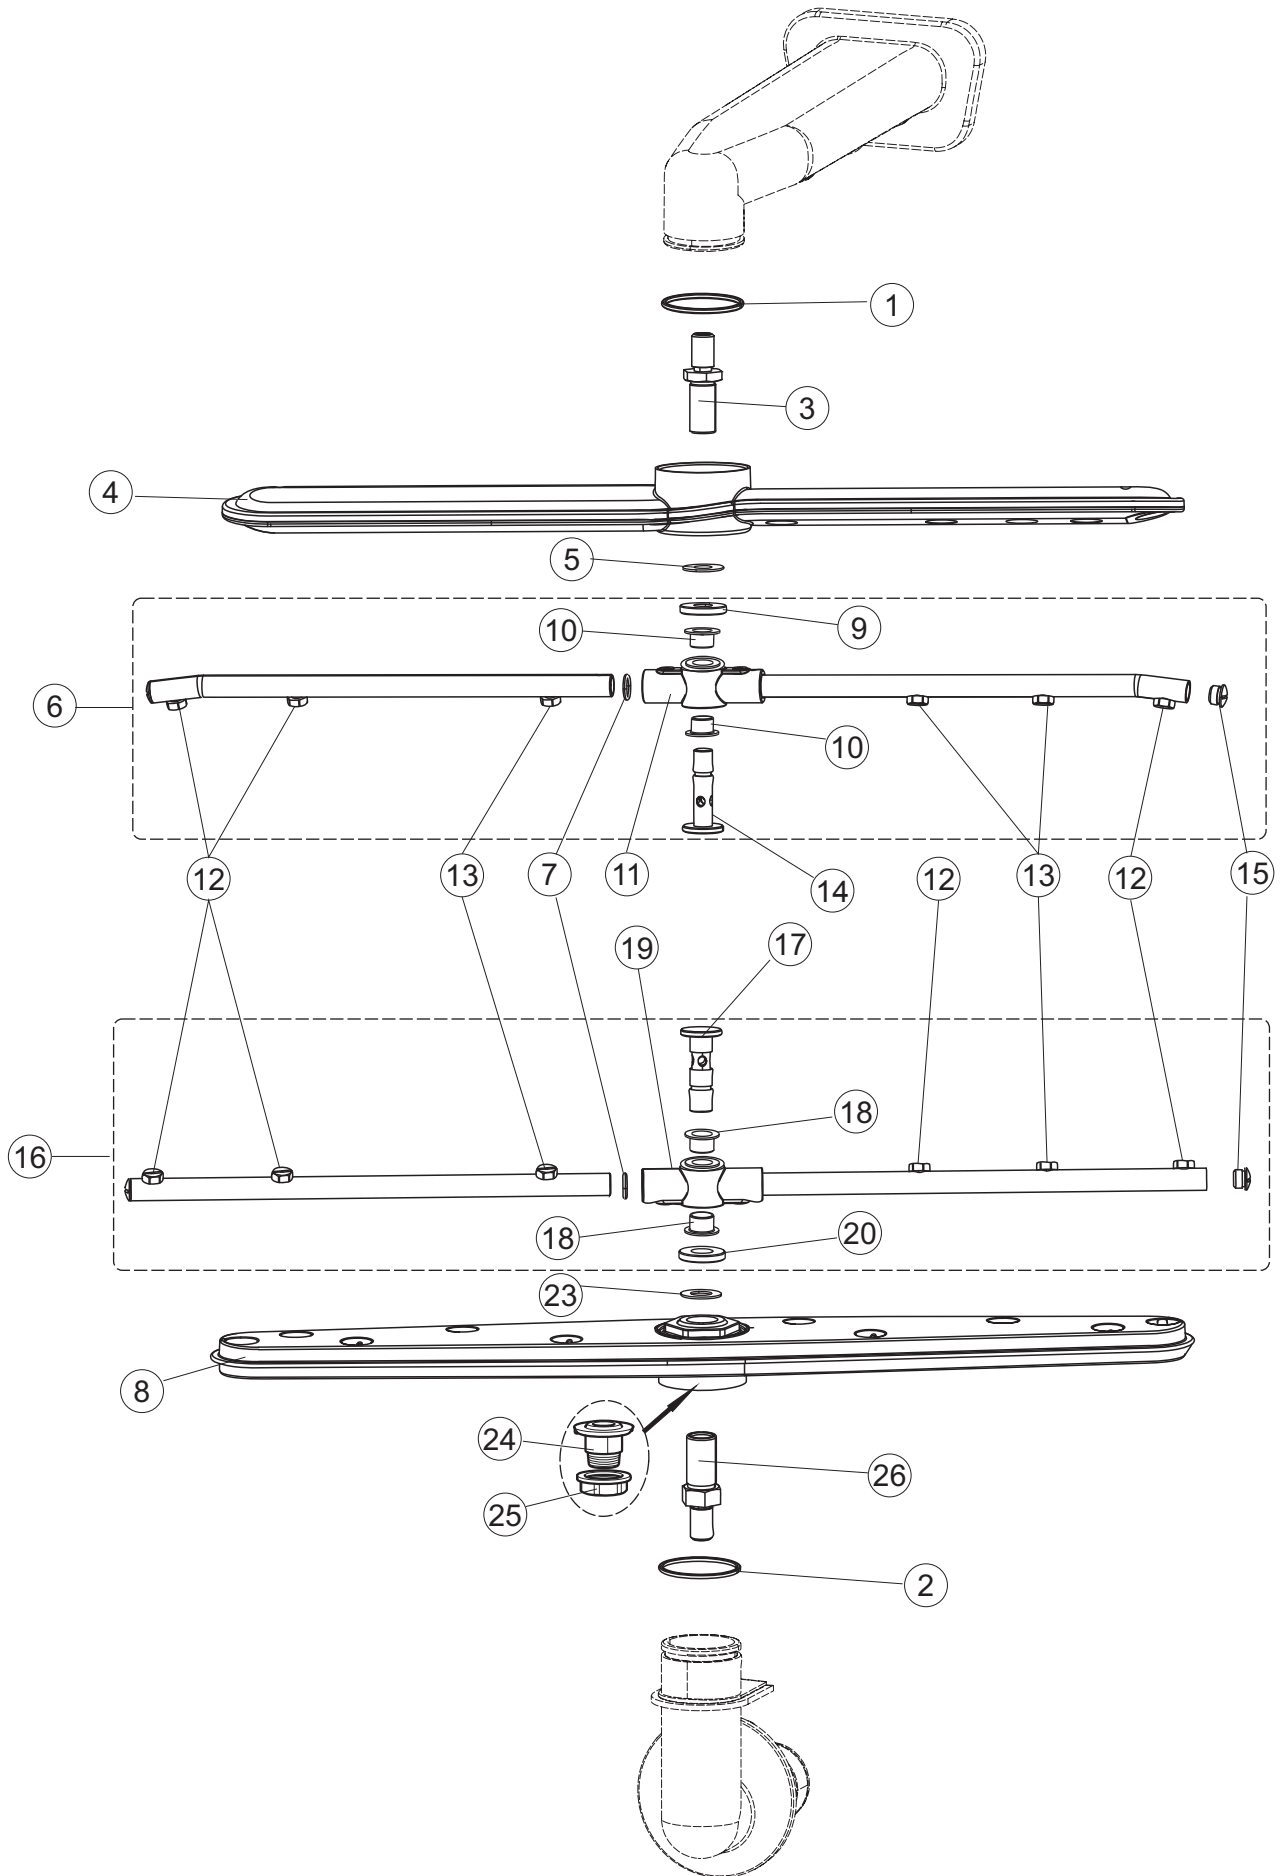

6

Page	Ref	Part Code	Description
6	1	MH100087	O-RING
6	2	MH100615	SPLIT RING
6	3	MH104480	RINSE SPINDLE
6	4	MH104377	WASH ARM COMPLETE 10 JETS – UPPER
6	5	MH103844	GASKET – TEFLON
6	6	MH104709	RINSE ARM COMPLETE
6	7	MH100414	O-RING
6	8	MH101096	WASH ARM 10 JETS – LOWER
6	9	MH103846	THUMB NUT
6	10	MH103847	BEARING – UPPER RINSE ARM
6	11	MH104710	RINSE BOSS – UPPER
6	12	MH103848	RINSE JET ST/ST
6	13	MH103849	RINSE JET ST/ST
6	14	MH103889	SPINDLE for RINSE ARM - UPPER
6	15	MH104126	END PLUG for RINSE ARM
6	16	MH104711	RINSE ARM COMPLETE
6	17	MH104129	SPINDLE for RINSE ARM
6	18	MH104130	BEARING – LOWER RINSE ARM
6	19	MH104712	RINSE BOSS - LOWER
6	20	MH104132	THUMB NUT
6	23	MH104135	GASKET – TEFLON
6	24	MH101097	BUSH for WASH ARM
6	25	MH101050	CENTRE HUB NUT
6	26	MH101090	SPINDLE for LOWER WASH / RINSE ARM