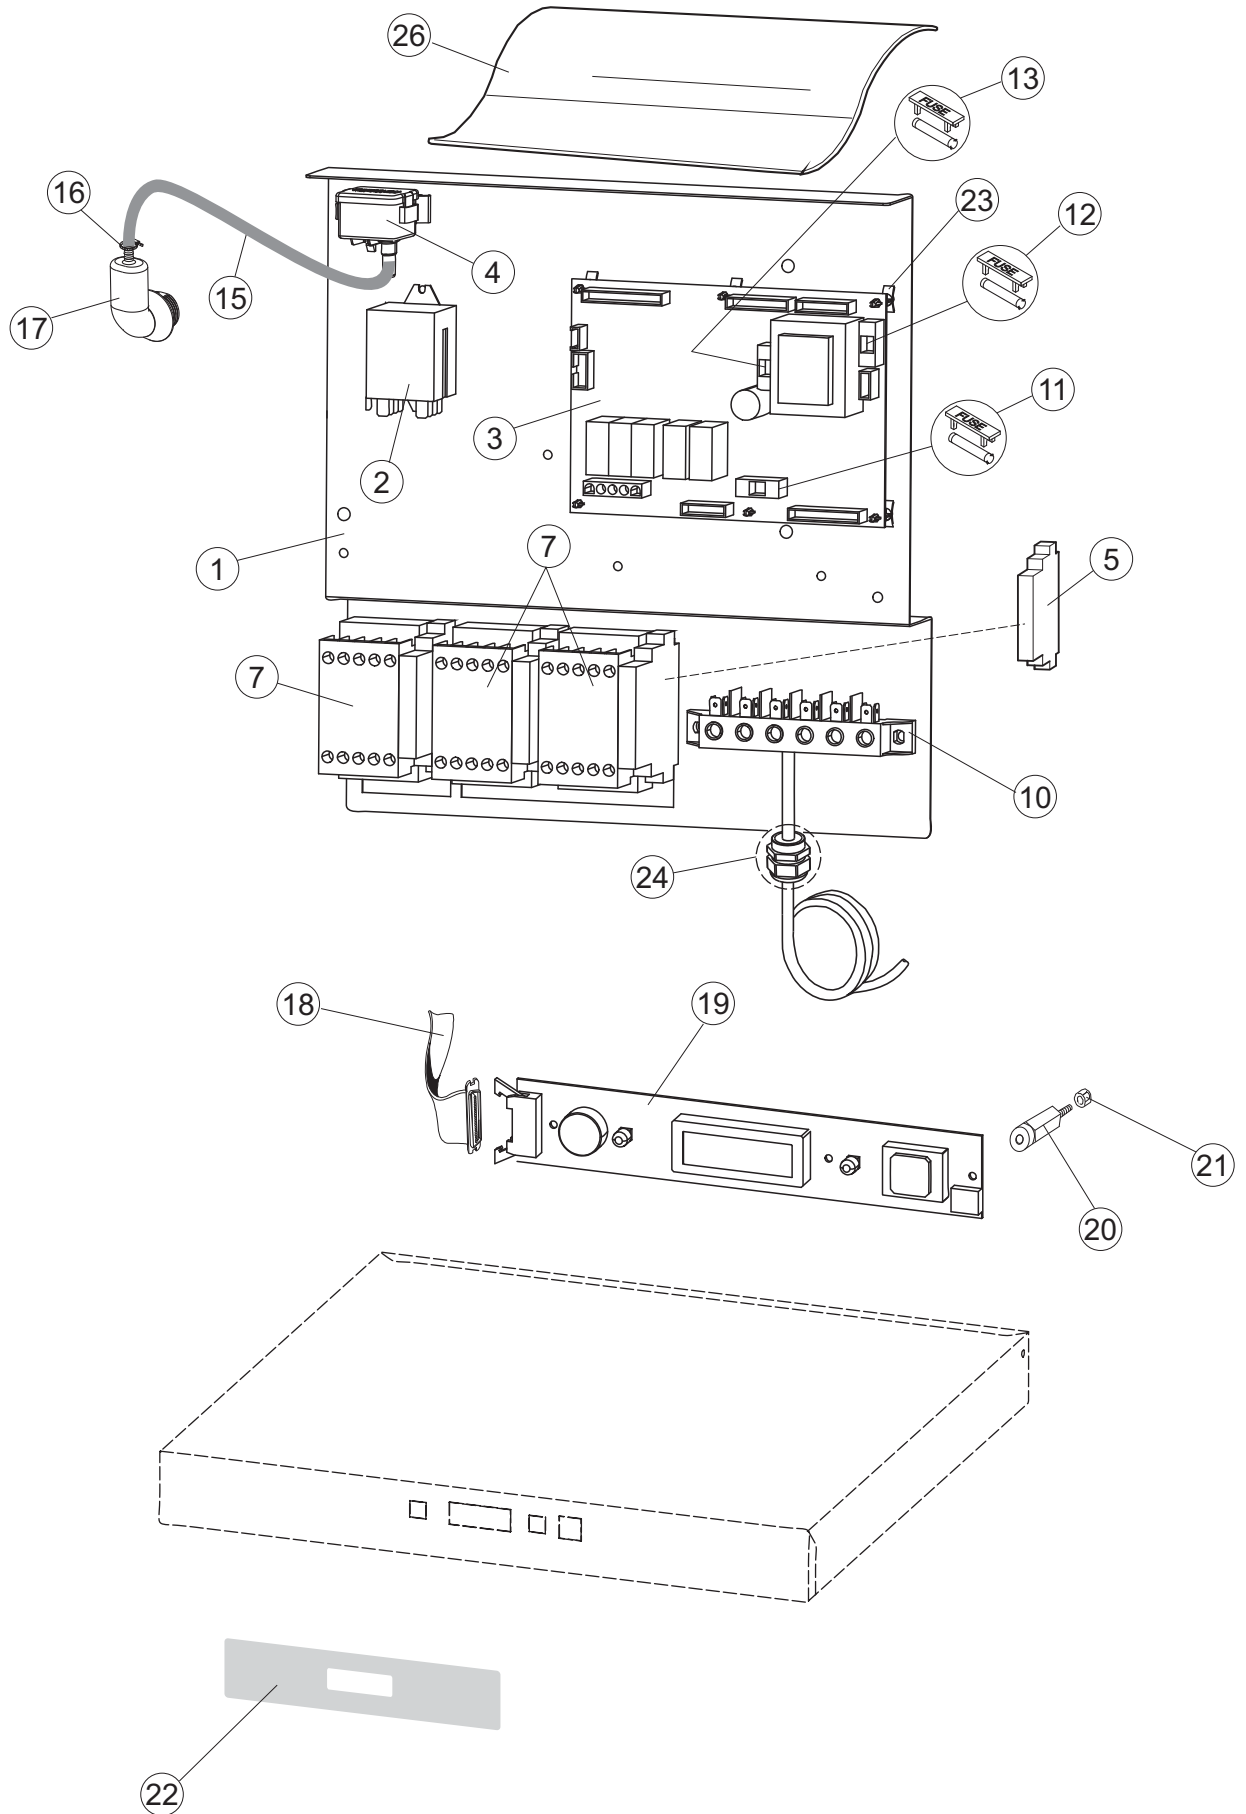

2

Page	Ref	Part Code	Description
2	1	MH104657	COMPLETE ELECTRICAL PANEL
2	2	MH103415	RELAY 2 POLE 16A AC 230V 8 PIN (FINDER)
2	3	MH104546	MAIN PCB BOARD
2	4	MH104606	ELECTRONIC PRESSURE SWITCH
2	5	MH104725	AUXILIARY CONTACT
2	7	MH102375	CONTACTOR SIEMENS 4Kw22A 230V
2	10	MH100262	TERMINAL BLOCK 6 POLE
2	11	MH100580	FUSE 4A 5x20
2	12	MH100282	FUSE 100Ma 5x20T
2	13	MH100281	FUSE 2A 5x20T
2	15	MH100353	TUBE 4x7mm (per Mtr) – PRESSURE SWITCH
2	16	MH100545	HOSE CLIP 5mm
2	17	MH101092	AIR BOX
2	18	MH101313	RIBBON CABLE
2	19	MH104600	DISPLAY PCB
2	20	MH101059	PCB LOCATION SPACER
2	21	MH101355	NUT M3 – WHITE PLASTIC
2	22	MH104726	FASCIA EVO2060
2	23	MH101397	PCB FOOT
2	24	MH104199	CABLE GLAND
2	26	MH104658	PLASTIC CONTROLS COVER

Page	Ref	Part Code	Description
3	1	MH100377	DOOR SWITCH
3	2	MH104727	SCRAP TRAY FILTER
3	3	MH104728	SCRAP TRAY
3	4	MH100605	UPPER WASH SUPPORT / FEED
3	5	MH100606	GASKET for WASH FEED
3	6	MH103984	FILTER ASSEMBLY
3	7	MH103918	RING NUT BODY – INLET & DRAIN
3	8	MH104729	ELEMENT 3Kw 230V
3	9	MH100601	CONTACT THERMOSTAT 95° C 1N/C – BOILER
3	10	MH104266	DETERGENT ELBOW M12 METAL
3	11	MH101092	AIR BOX
3	12	MH101364	NUT – PLASTIC
3	13	MH101363	GASKET for AIR BOX
3	15	MH103715	TEMPERATURE PROBE WASH / RINSE
3	16	MH101316	FIXING PLATE
3	18	MH104201	BRACKET – CHEMICAL DOSER
3	19	MH101089	TUBE 4x6mm CLEAR (per Mtr)
3	20	MH100745	TUBE 4x6mm PVC BLUE (1 Mtr pack)
3	21	MH104325	BOTTLE WEIGHT & FILTER
3	22	MH104388	TUBE 5x11mm up to 100°c – RINSE AID BOILER
3	23	MH103986	RINSE AID PUMP – PERISTALTIC
3	24	MH103979	DETERGENT PUMP 3l/h
3	25	MH104643	INTERNAL RINSE AID SQUEEZE TUBE 5x10mm
3	26	MH104642	INTERNAL RINSE AID SQUEEZE TUBE 6x10mm
3	30	MH103821	CONTACT THERMOSTAT 90°C 1 N/C