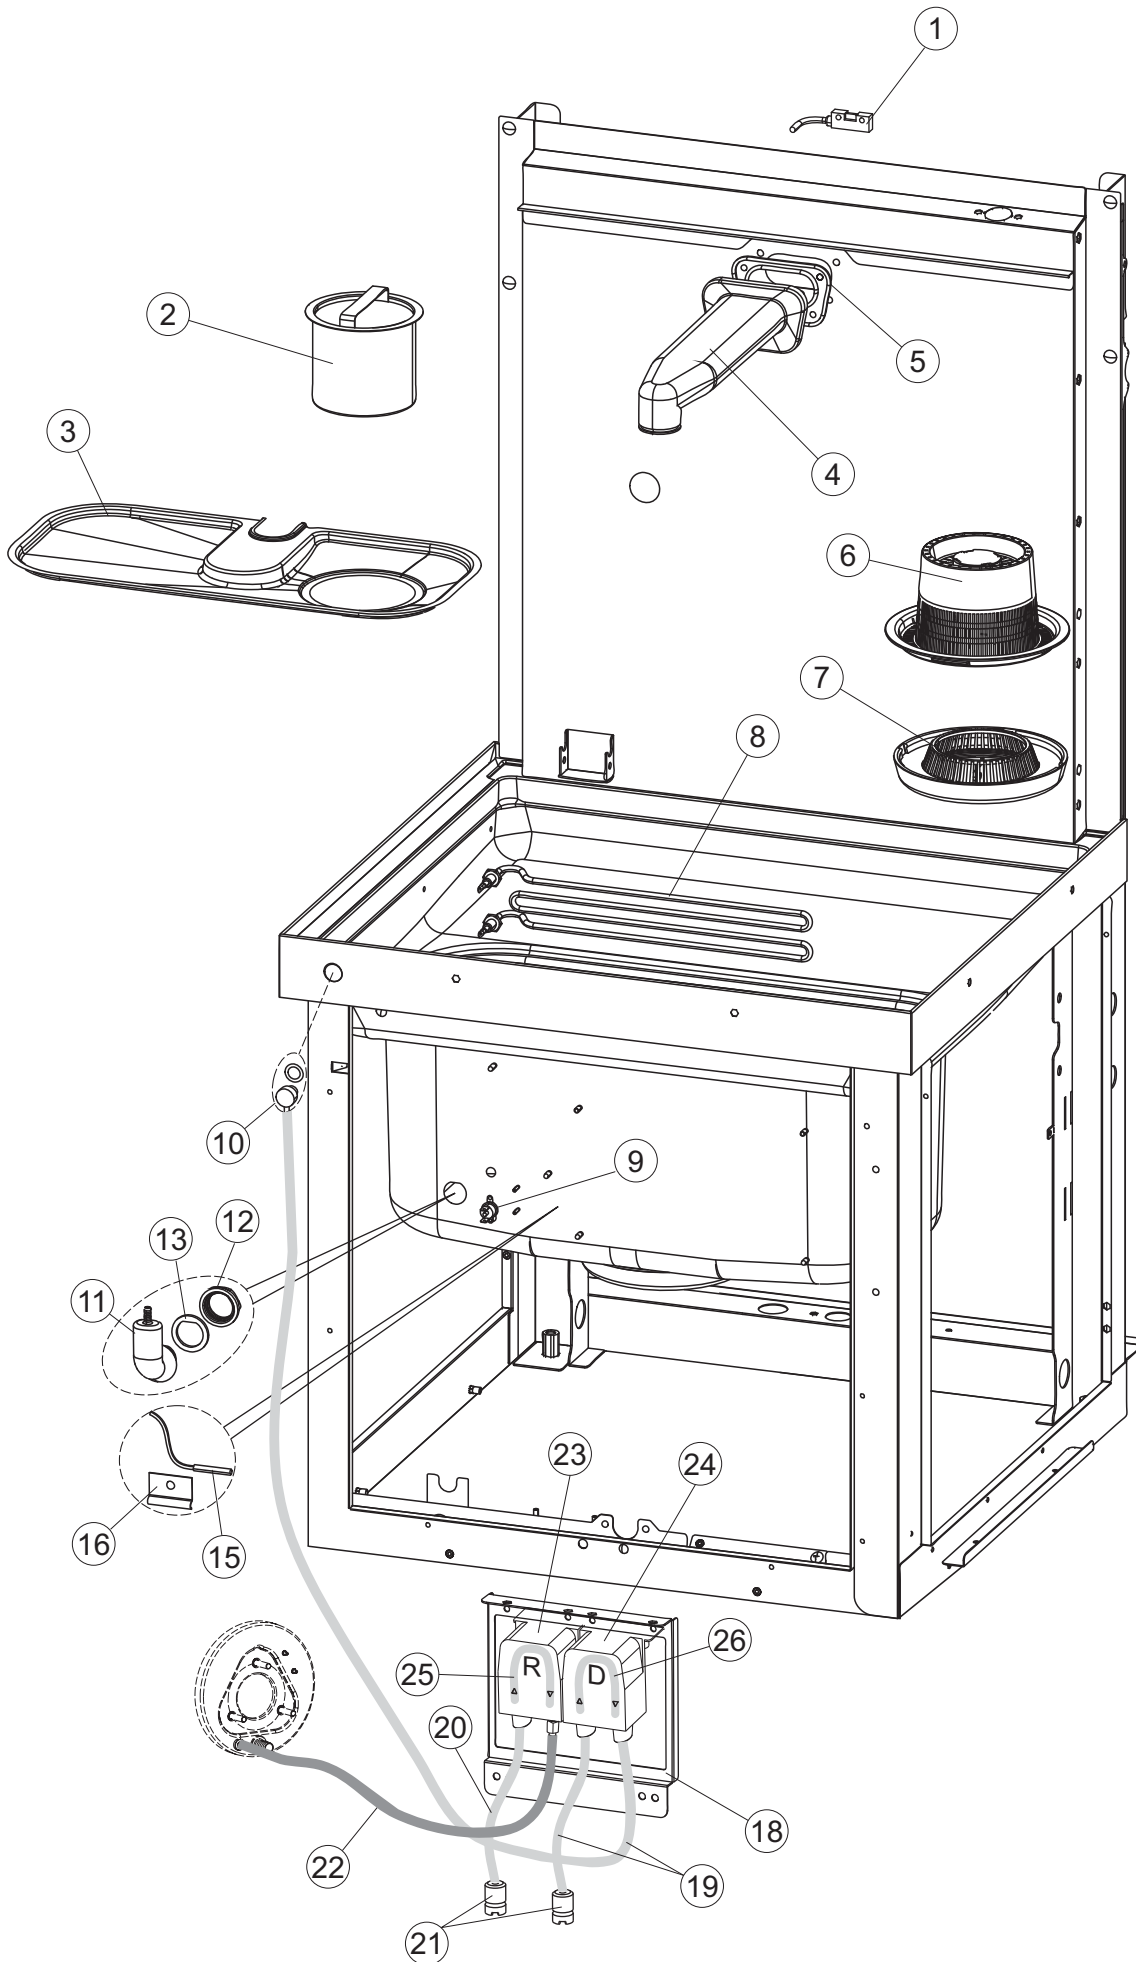

Handle Mechanism Guards -
MH105011
Bolts For Handle Mechanism
Guards -
MH105012

Page	Ref	Part Code	Description
1	1	MH104718	TOP PANEL
1	2	MH101077	MAGNET for MICROSWITCH
1	3	MH104719	COMPLETE SQUARE HOOD ASSEMBLY
1	4	MH104662	BUFFER for HOOD L/H
1	5	MH104663	BUFFER for HOOD R/H
1	7	MH104646	RIBBON CABLE GUIDE TUBE
1	8	MH104664	HOOD HANDLE
1	9	MH104647	BEARING / SUPPORT – HOOD HANDLE
1	10	MH104665	HOOD HANDLE SUPPORT L/H
1	11	MH104666	HOOD HANDLE SUPPORT R/H
1	12	MH104720	COVER for REAR PANEL
1	13	MH104721	REAR PANEL
1	14	MH104668	HOOD SPRING TOP BUSHES
1	15	MH104669	GUIDE RING
1	17	MH104670	HOOD SPRING UPPER MOUNTS
1	18	MH102396	SPRING for HOOD
1	19	MH100570	SPRING ADJUSTMENT HOOK
1	20	MH104649	HOOD GUIDE(SOLD INDIVIDUALLY)
1	21	MH104704	HOOD GUIDE SPACER
1	22	MH104650	BASKET CARRIAGE MOUNTING BRACKET L/H
1	23	MH104651	BASKET CARRIAGE MOUNTING BRACKET R/H
1	24	MH104722	RACK FRAME
1	25	MH104723	HOOD SPRING TENSION BAR
1	26	MH104654	SIDE PANEL R/H
1	27	MH104655	SIDE PANEL L/H
1	28	MH100565	ADHESIVE PAD
1	29	MH100567	FRONT STRIP
1	30	MH104724	FRONT PANEL
1	31	MH100566	MACHINE FOOT
1	32	MH104673	BASKET CARRIAGE SUPPORT BAR
1	33	MH104705	BRACKET
1	34	MH100377	DOOR SWITCH
1	35	MH104656	BRACKET

2

Page	Ref	Part Code	Description
2	1	MH104657	COMPLETE ELECTRICAL PANEL
2	2	MH103415	RELAY 2 POLE 16A AC 230V 8 PIN (FINDER)
2	3	MH104546	MAIN PCB BOARD
2	4	MH104606	ELECTRONIC PRESSURE SWITCH
2	5	MH104725	AUXILIARY CONTACT
2	7	MH102375	CONTACTOR SIEMENS 4Kw22A 230V
2	10	MH100262	TERMINAL BLOCK 6 POLE
2	11	MH100580	FUSE 4A 5x20
2	12	MH100282	FUSE 100Ma 5x20T
2	13	MH100281	FUSE 2A 5x20T
2	15	MH100353	TUBE 4x7mm (per Mtr) – PRESSURE SWITCH
2	16	MH100545	HOSE CLIP 5mm
2	17	MH101092	AIR BOX
2	18	MH101313	RIBBON CABLE
2	19	MH104600	DISPLAY PCB
2	20	MH101059	PCB LOCATION SPACER
2	21	MH101355	NUT M3 – WHITE PLASTIC
2	22	MH104726	FASCIA EVO2060
2	23	MH101397	PCB FOOT
2	24	MH104199	CABLE GLAND
2	26	MH104658	PLASTIC CONTROLS COVER