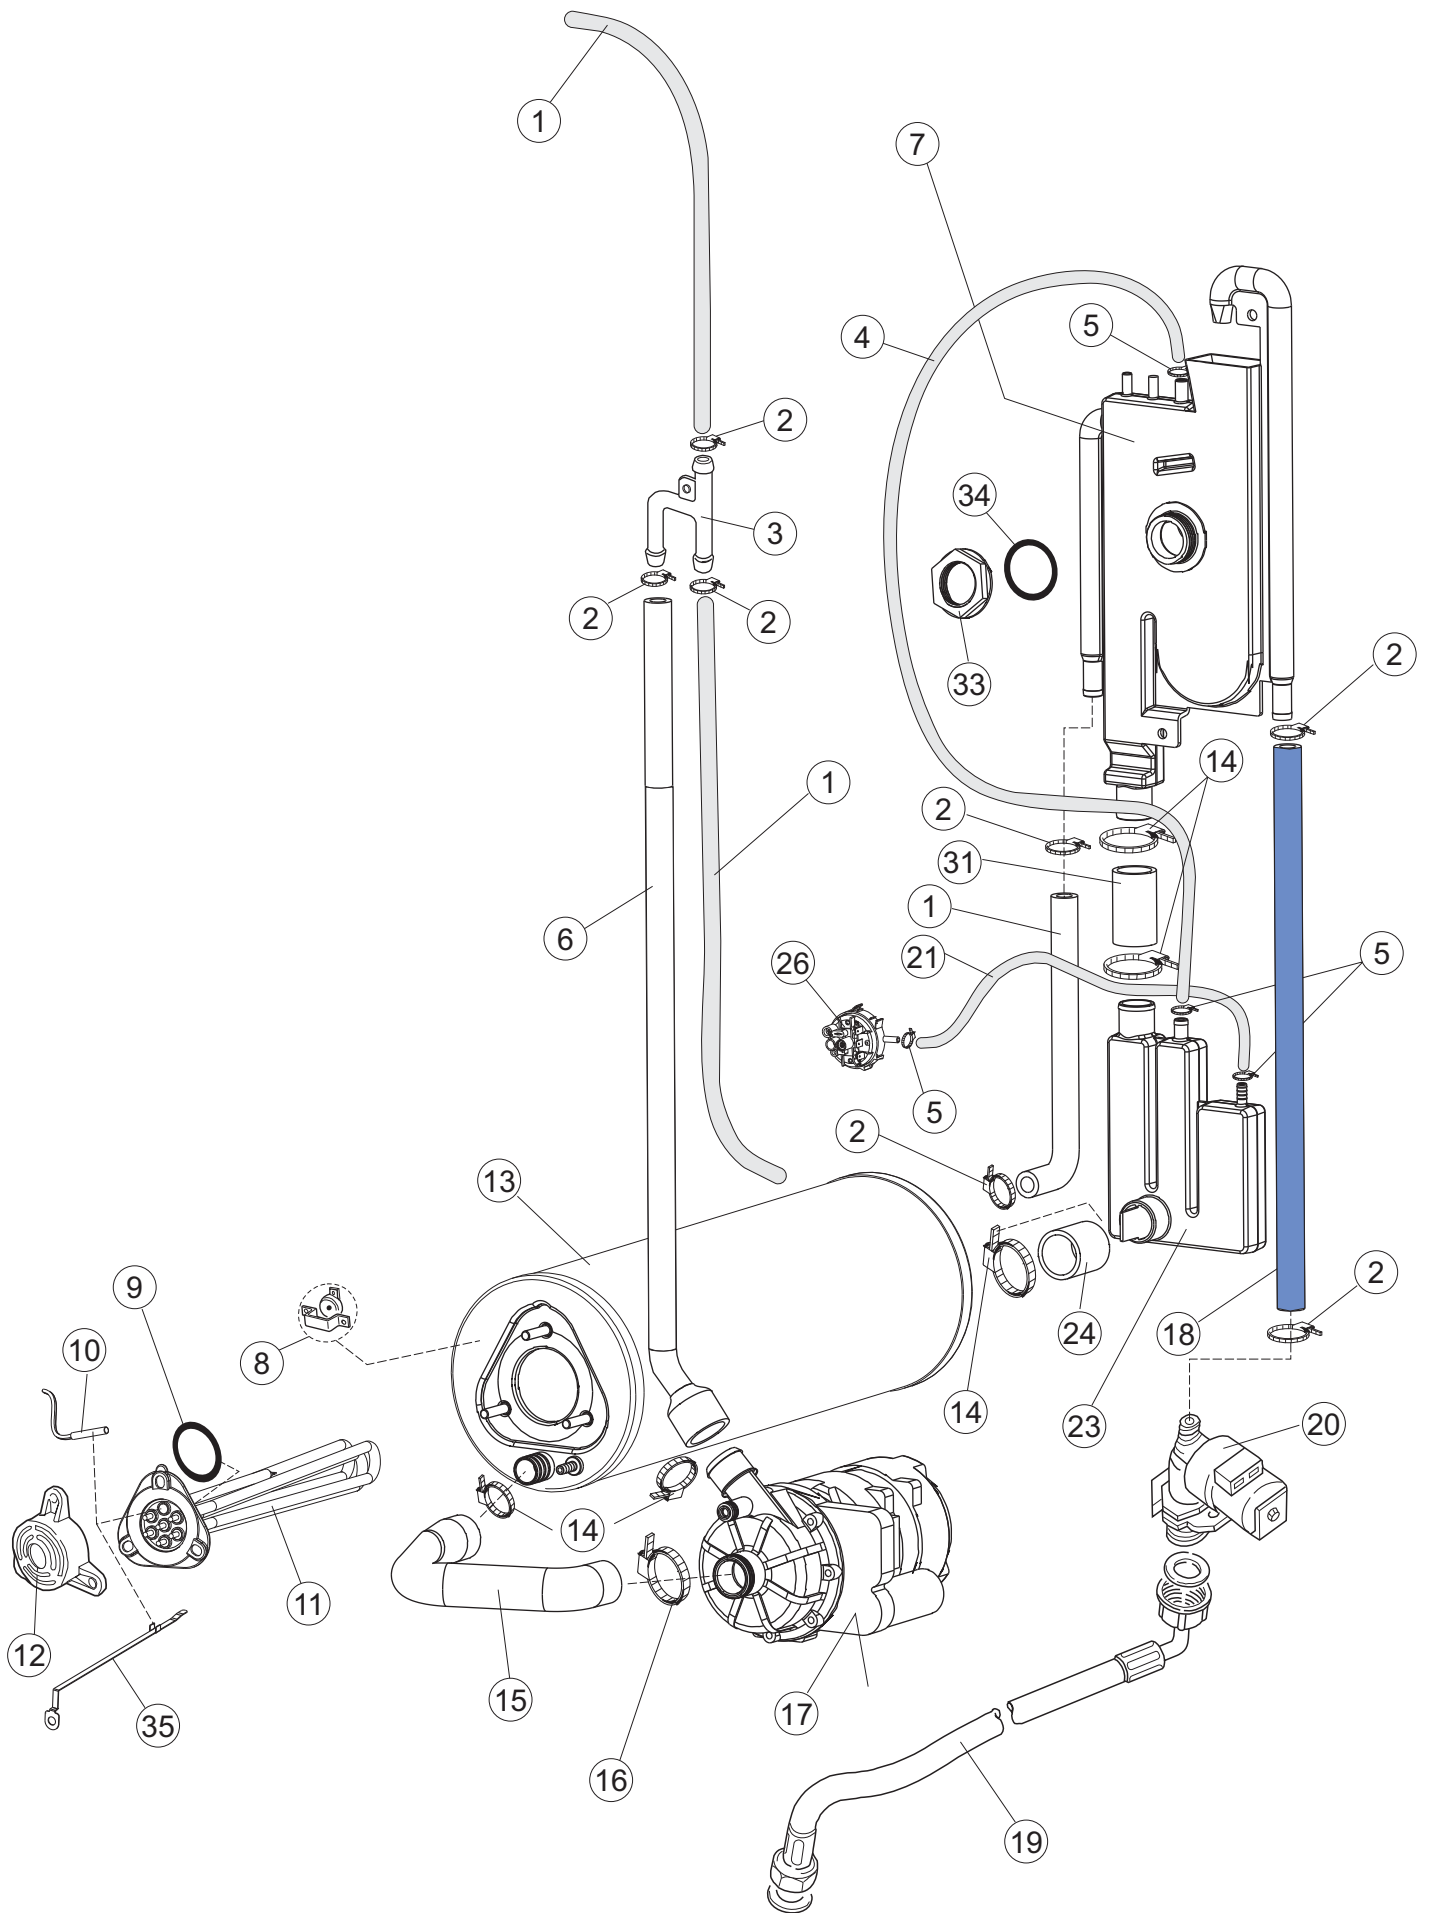

2

Page	Ref	Part Code	Description
2	1	MH104657	COMPLETE ELECTRICAL PANEL
2	2	MH103415	RELAY 2 POLE 16A AC 230V 8 PIN (FINDER)
2	3	MH104546	MAIN PCB BOARD
2	4	MH104606	ELECTRONIC PRESSURE SWITCH
2	5	MH104725	AUXILIARY CONTACT
2	7	MH102375	CONTACTOR SIEMENS 4Kw22A 230V
2	10	MH100262	TERMINAL BLOCK 6 POLE
2	11	MH100580	FUSE 4A 5x20
2	12	MH100282	FUSE 100Ma 5x20T
2	13	MH100281	FUSE 2A 5x20T
2	15	MH100353	TUBE 4x7mm (per Mtr) – PRESSURE SWITCH
2	16	MH100545	HOSE CLIP 5mm
2	17	MH101092	AIR BOX
2	18	MH101313	RIBBON CABLE
2	19	MH104600	DISPLAY PCB
2	20	MH101059	PCB LOCATION SPACER
2	21	MH101355	NUT M3 – WHITE PLASTIC
2	22	MH104726	FASCIA EVO2060
2	23	MH101397	PCB FOOT
2	24	MH104199	CABLE GLAND
2	26	MH104658	PLASTIC CONTROLS COVER

4

Page	Ref	Part Code	Description
4	1	MH101180	WASH TUBE CONNECTION – REAR TOP
4	2	MH104730	UPPER WASH DELIVERY HOSE
4	3	MH104731	LOWER WASH DELIVERY HOSE
4	4	MH104732	SEAL
4	5	MH104733	SEAL
4	6	MH104734	LOWER WASH FITTING
4	7	MH100591	INLET HOSE for WASH PUMP
4	8	MH104680	SUMP
4	9	MH100490	INSERT SEAL Ø10mm
4	10	MH103919	O-RING
4	11	MH101383	HOSE CLIP 40-60mm / 12
4	12	MH101388	HOSE CLIP 60-80 / 12
4	13	MH101387	HOSE CLIP 50-70 / 12
4	20	MH104685	O-RING