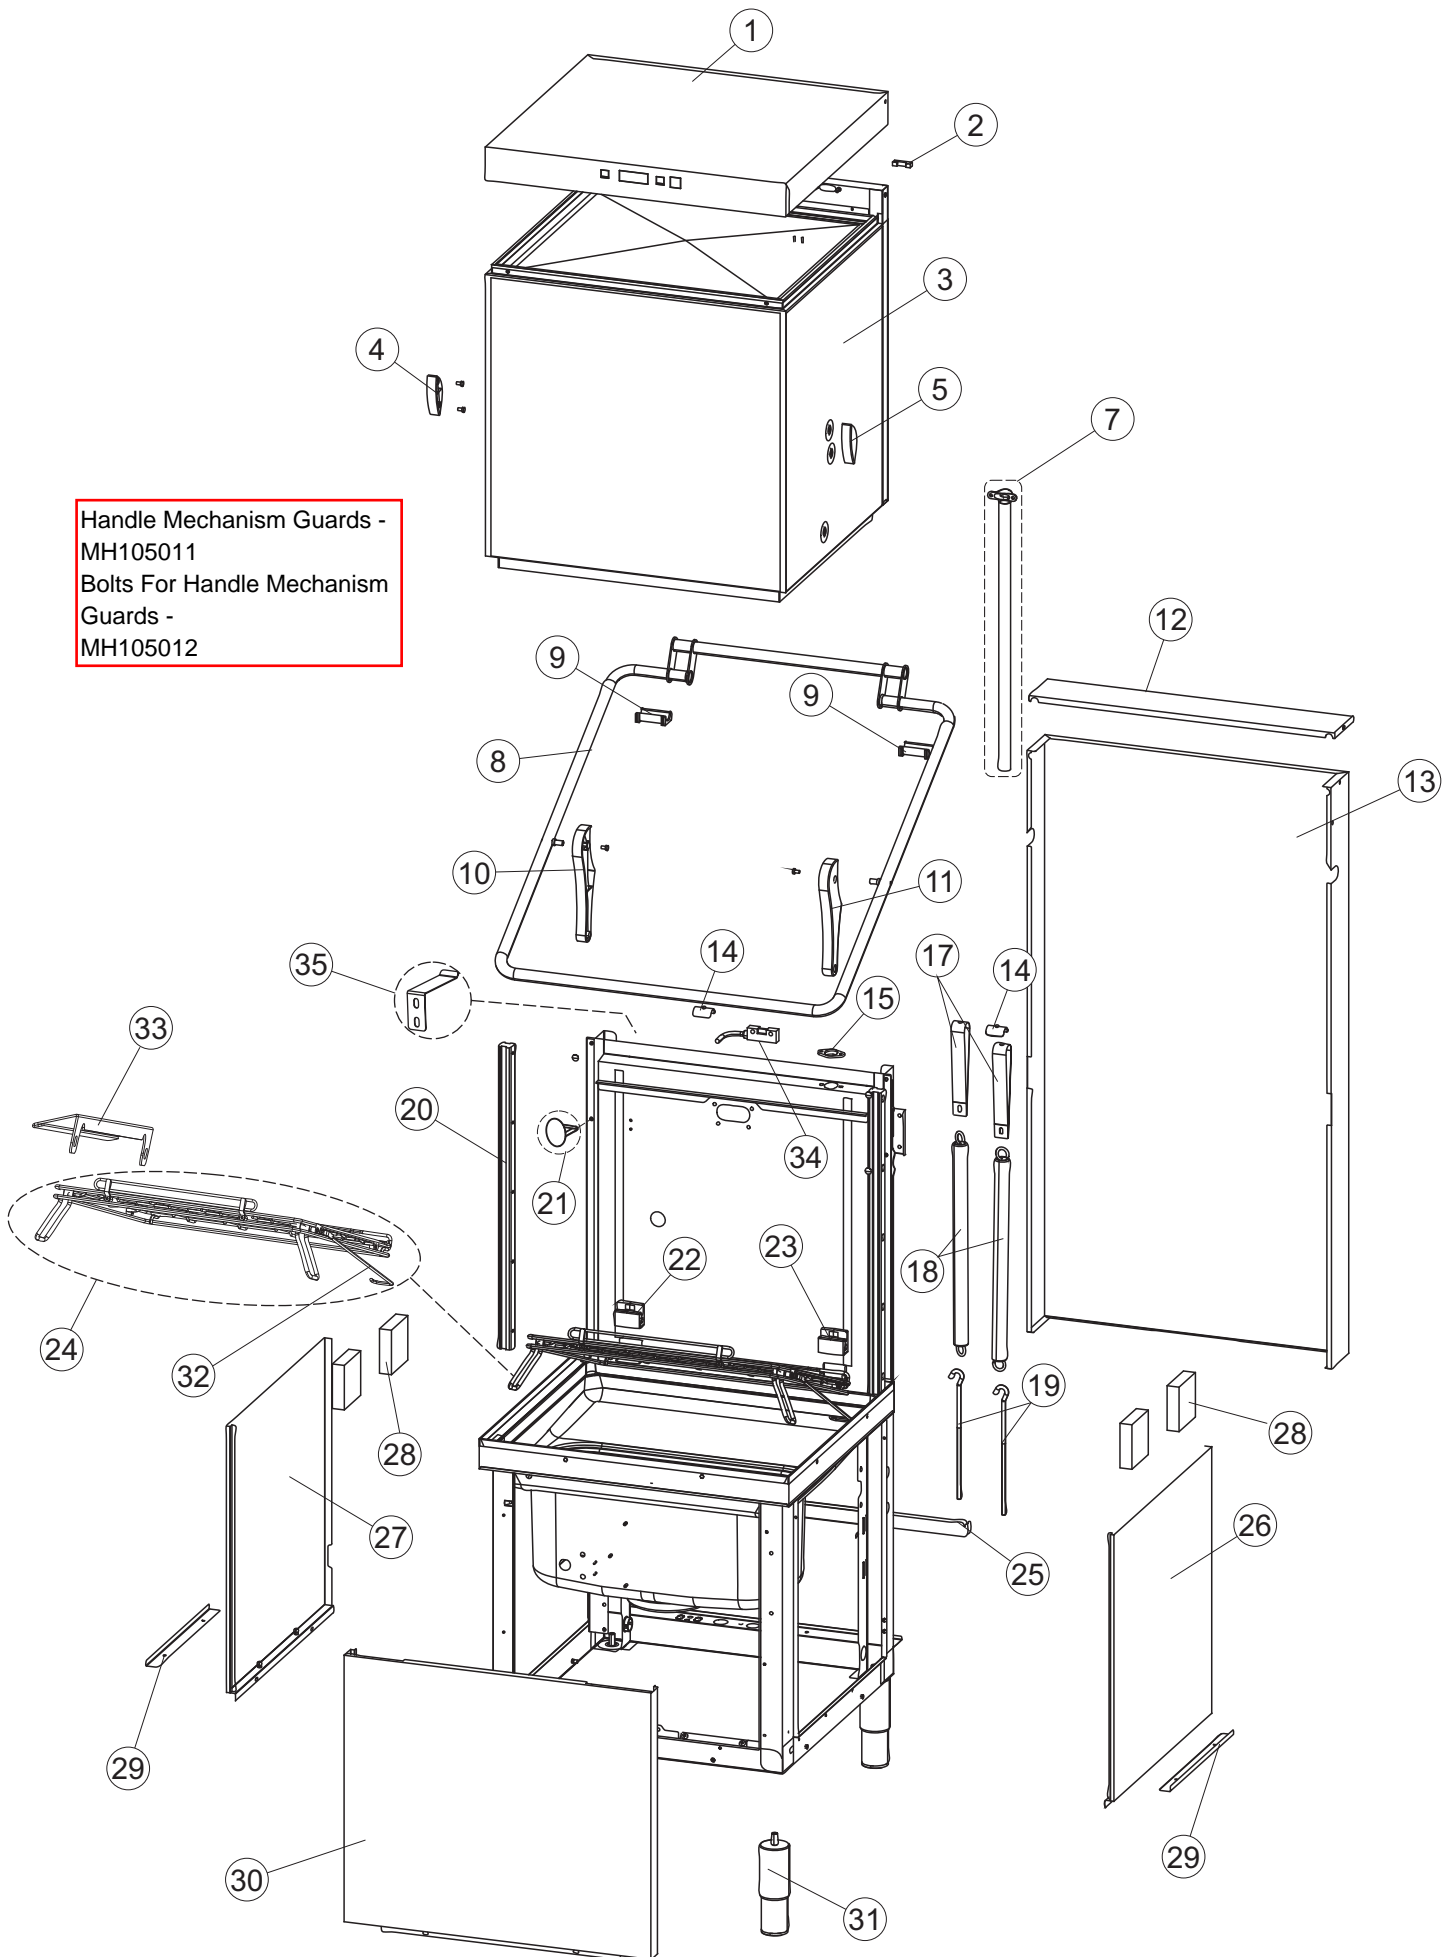

Handle Mechanism Guards -
MH105011
Bolts For Handle Mechanism
Guards -
MH105012

Page	Ref	Part Code	Description
1	1	MH104718	TOP PANEL
1	2	MH101077	MAGNET for MICROSWITCH
1	3	MH104719	COMPLETE SQUARE HOOD ASSEMBLY
1	4	MH104662	BUFFER for HOOD L/H
1	5	MH104663	BUFFER for HOOD R/H
1	7	MH104646	RIBBON CABLE GUIDE TUBE
1	8	MH104664	HOOD HANDLE
1	9	MH104647	BEARING / SUPPORT – HOOD HANDLE
1	10	MH104665	HOOD HANDLE SUPPORT L/H
1	11	MH104666	HOOD HANDLE SUPPORT R/H
1	12	MH104720	COVER for REAR PANEL
1	13	MH104721	REAR PANEL
1	14	MH104668	HOOD SPRING TOP BUSHES
1	15	MH104669	GUIDE RING
1	17	MH104670	HOOD SPRING UPPER MOUNTS
1	18	MH102396	SPRING for HOOD
1	19	MH100570	SPRING ADJUSTMENT HOOK
1	20	MH104649	HOOD GUIDE(SOLD INDIVIDUALLY)
1	21	MH104704	HOOD GUIDE SPACER
1	22	MH104650	BASKET CARRIAGE MOUNTING BRACKET L/H
1	23	MH104651	BASKET CARRIAGE MOUNTING BRACKET R/H
1	24	MH104722	RACK FRAME
1	25	MH104723	HOOD SPRING TENSION BAR
1	26	MH104654	SIDE PANEL R/H
1	27	MH104655	SIDE PANEL L/H
1	28	MH100565	ADHESIVE PAD
1	29	MH100567	FRONT STRIP
1	30	MH104724	FRONT PANEL
1	31	MH100566	MACHINE FOOT
1	32	MH104673	BASKET CARRIAGE SUPPORT BAR
1	33	MH104705	BRACKET
1	34	MH100377	DOOR SWITCH
1	35	MH104656	BRACKET

2

Page	Ref	Part Code	Description
2	1	MH104657	COMPLETE ELECTRICAL PANEL
2	2	MH103415	RELAY 2 POLE 16A AC 230V 8 PIN (FINDER)
2	3	MH104546	MAIN PCB BOARD
2	4	MH104606	ELECTRONIC PRESSURE SWITCH
2	5	MH104725	AUXILIARY CONTACT
2	7	MH102375	CONTACTOR SIEMENS 4Kw22A 230V
2	10	MH100262	TERMINAL BLOCK 6 POLE
2	11	MH100580	FUSE 4A 5x20
2	12	MH100282	FUSE 100Ma 5x20T
2	13	MH100281	FUSE 2A 5x20T
2	15	MH100353	TUBE 4x7mm (per Mtr) – PRESSURE SWITCH
2	16	MH100545	HOSE CLIP 5mm
2	17	MH101092	AIR BOX
2	18	MH101313	RIBBON CABLE
2	19	MH104600	DISPLAY PCB
2	20	MH101059	PCB LOCATION SPACER
2	21	MH101355	NUT M3 – WHITE PLASTIC
2	22	MH104726	FASCIA EVO2060
2	23	MH101397	PCB FOOT
2	24	MH104199	CABLE GLAND
2	26	MH104658	PLASTIC CONTROLS COVER