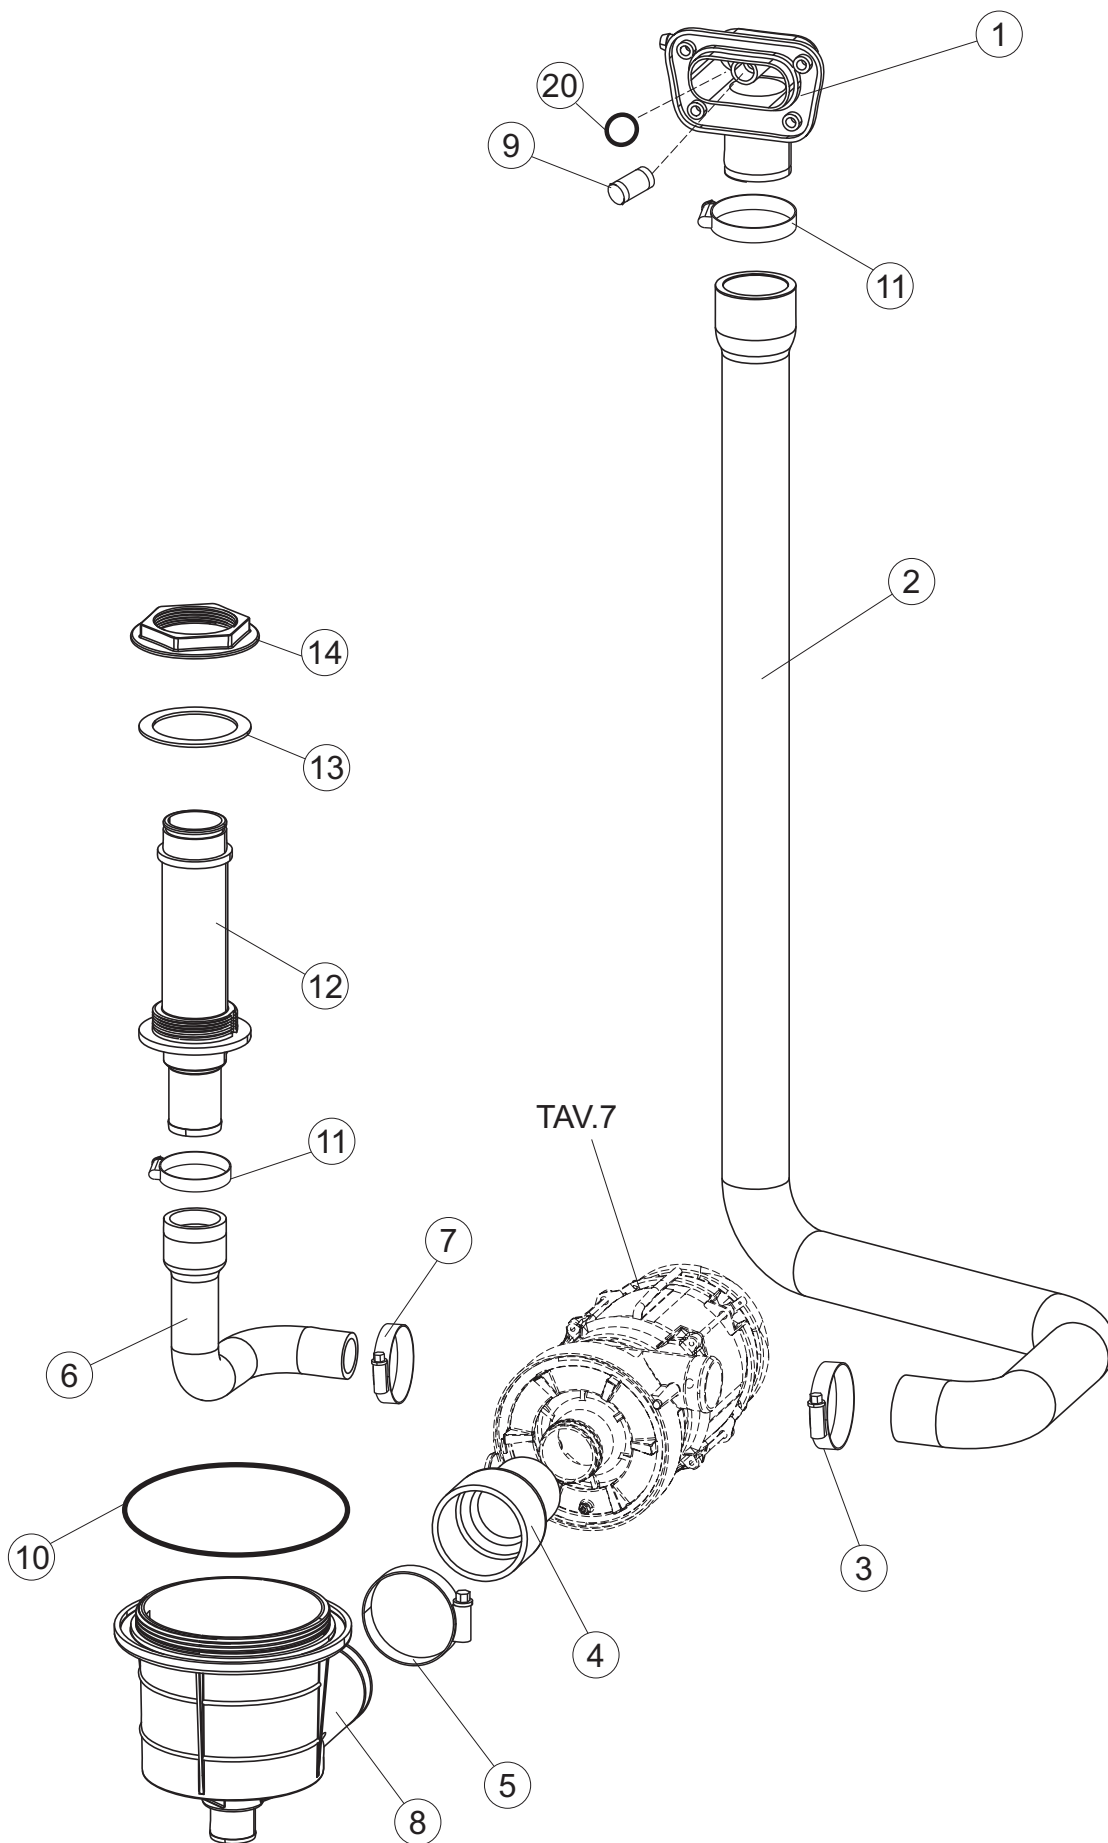

2

Page	Ref	Part Code	Description
2	1	MH104657	COMPLETE ELECTRICAL PANEL
2	2	MH100573	RELAY 1 POLE 30A AC 230V 4 PIN (FINDER)
2	3	MH104546	MAIN PCB BOARD
2	4	MH104606	ELECTRONIC PRESSURE SWITCH
2	5	MH103415	RELAY 2 POLE 16A AC 230V 8 PIN (FINDER)
2	7	MH102375	CONTACTOR SIEMENS 4Kw22A 230V
2	10	MH100262	TERMINAL BLOCK 6 POLE
2	11	MH100580	FUSE 4A 5x20
2	12	MH100282	FUSE 100Ma 5x20T
2	13	MH100281	FUSE 2A 5x20T
2	15	MH100353	TUBE 4x7mm (per Mtr) – PRESSURE SWITCH
2	16	MH100545	HOSE CLIP 5mm
2	17	MH101092	AIR BOX
2	18	MH101313	RIBBON CABLE
2	19	MH104600	DISPLAY PCB
2	20	MH101059	PCB LOCATION SPACER
2	21	MH101355	NUT M3 – WHITE PLASTIC
2	22	MH104708	FASCIA EVO2021
2	23	MH101397	PCB FOOT
2	24	MH104199	CABLE GLAND
2	25	MH104641	SINGLE PHASE 3 CORE 32A CABLE
2	26	MH104658	PLASTIC CONTROLS COVER

4

Page	Ref	Part Code	Description
4	1	MH101180	WASH HOSE CONNECTION – REAR TOP
4	2	MH101377	WASH HOSE
4	3	MH101384	HOSE CLIP 32-50mm
4	4	MH104678	HOSE – DRAIN PUMP TO SUMP
4	5	MH101388	HOSE CLIP 60-80mm/ 12
4	6	MH104679	DELIVERY TUBE – LOWER WASH
4	7	MH101386	HOSE CLIP 20-32mm
4	8	MH104680	SUMP
4	9	MH100490	INSERT SEAL Ø10mm
4	10	MH103919	O-RING
4	11	MH101383	HOSE CLIP 40-60mm / 12
4	12	MH104682	LOWER WASH COLUMN
4	13	MH103942	GASKET – WASH / RINSE SUPPORT COLUMN
4	14	MH103941	RING NUT – WASH / RINSE SUPPORT COLUMN
4	20	MH104685	O-RING