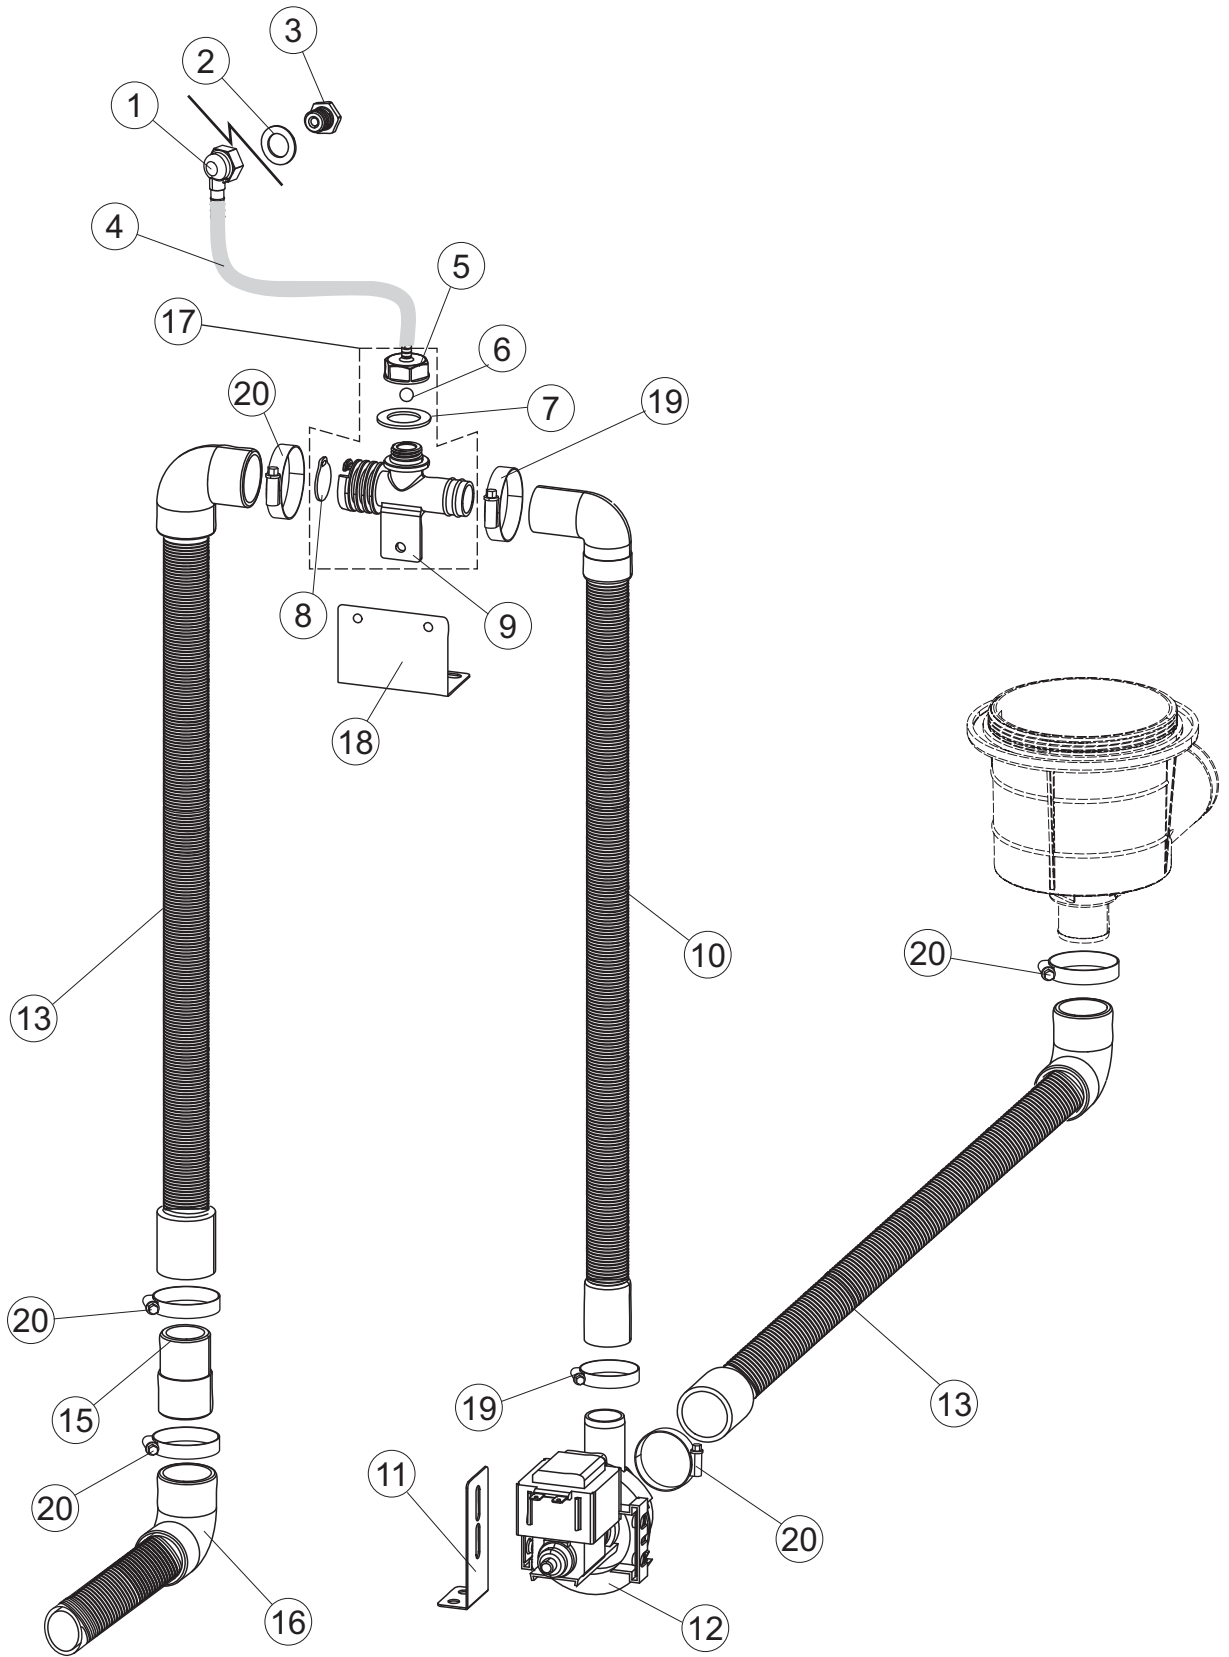

Page	Ref	Part Code	Description
8	1	MH100398	RINSE ELBOW – TOP
8	2	MH104172	GASKET for RINSE TUBE
8	3	MH103922	RING NUT
8	4	MH104484	TUBE 10x14mm PVC (per Mtr.)
8	5	MH104438	DRAIN CONNECTION
8	6	MH103932	VALVE SPHERE
8	7	MH103933	GASKET – RUBBER
8	8	MH103934	MEMBRANE
8	9	MH104713	ANTI SYPHON VALVE BODY
8	10	MH101367	DRAIN HOSE L=1000mm
8	11	MH104714	BRACKET
8	12	MH104583	DRAIN PUMP
8	13	MH104389	HOSE
8	15	MH104684	DRAIN HOSE COUPLING
8	16	MH103927	DRAIN HOSE
8	17	MH104592	DRAIN PUMP AIR RELEASE VALVE
8	18	MH101368	BRACKET
8	19	MH101386	HOSE CLIP 20-32mm
8	20	MH101384	HOSE CLIP 32-50mm