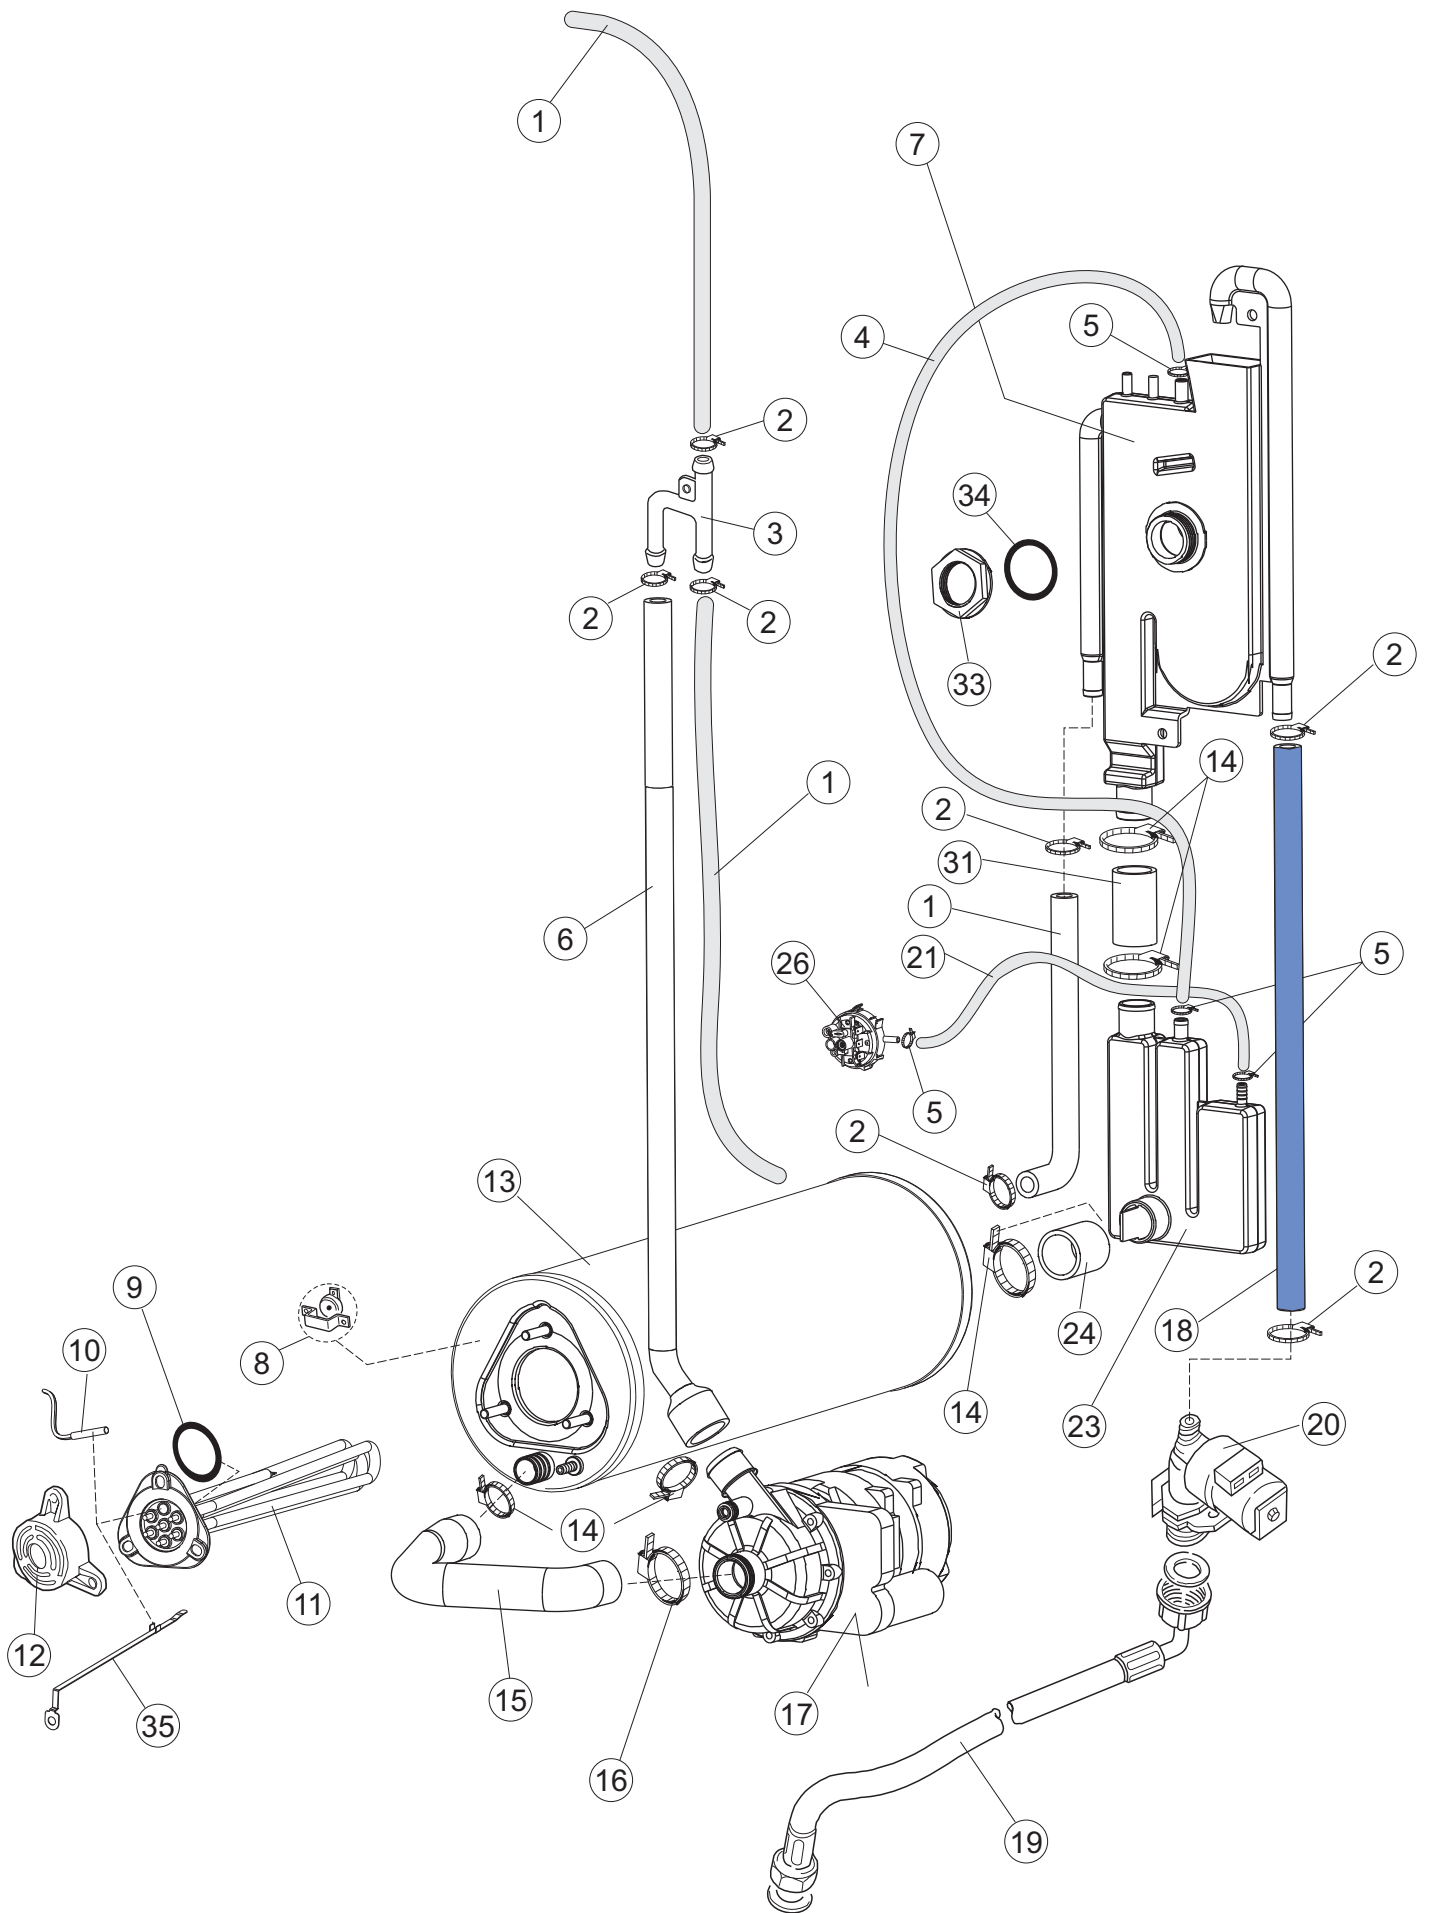

5

Page	Ref	Part Code	Description
5	1	MH100583	RUBBER TUBE 12x19.5mm (per Mtr)
5	2	MH101385	HOSE CLIP 12-22mm
5	3	MH100584	CONNECTOR 3 WAY – RINSE
5	4	MH102695	TUBE 6x9mm CLEAR PVC (per Mtr)
5	5	MH101389	HOSE CLIP 8-12mm
5	6	MH101128	OUTLET HOSE for BOOSTER PUMP
5	7	MH103998	BREAK TANK – PLASTIC
5	8	MH100601	CONTACT THERMOSTAT 95°C 1N/C – BOILER
5	9	MH100599	GASKET for RINSE ELEMENT
5	10	MH103715	TEMPERATURE PROBE – WASH or RINSE CYCLE
5	11	MH103646	ELEMENT 6Kw 230V c/w GASKET – BOILER
5	12	MH101070	ELEMENT COVER
5	13	MH103983	BOILER
5	14	MH101386	HOSE CLIP 20-32mm
5	15	MH103989	ASPIRATION HOSE
5	16	MH101386	HOSE CLIP 20-32mm
5	17	MH103992	BOOSTER PUMP 230V 200W c/w CAPACITOR
5	18	MH102166	TUBE WRAS APPROVED (per Mtr)
5	19	MH101390	INLET TUBE
5	20	MH100380	SOLENOID VALVE SINGLE STRAIGHT 11.5mm
5	21	MH104388	FEED TUBE 5x11mm up to 100°C (per Mtr)
5	23	MH103990	BOILER PRESSURE CHAMBER
5	24	MH103991	RUBBER HOSE
5	26	MH100602	PRESSURE SWITCH 110 / 60
5	31	MH101122	RUBBER HOSE 20x30mm (per Mtr)
5	33	MH103995	Nut – PLASTIC
5	34	MH103996	GASKET – RUBBER
5	35	MH103726	PROBE HOLDER for THERMOSTAT