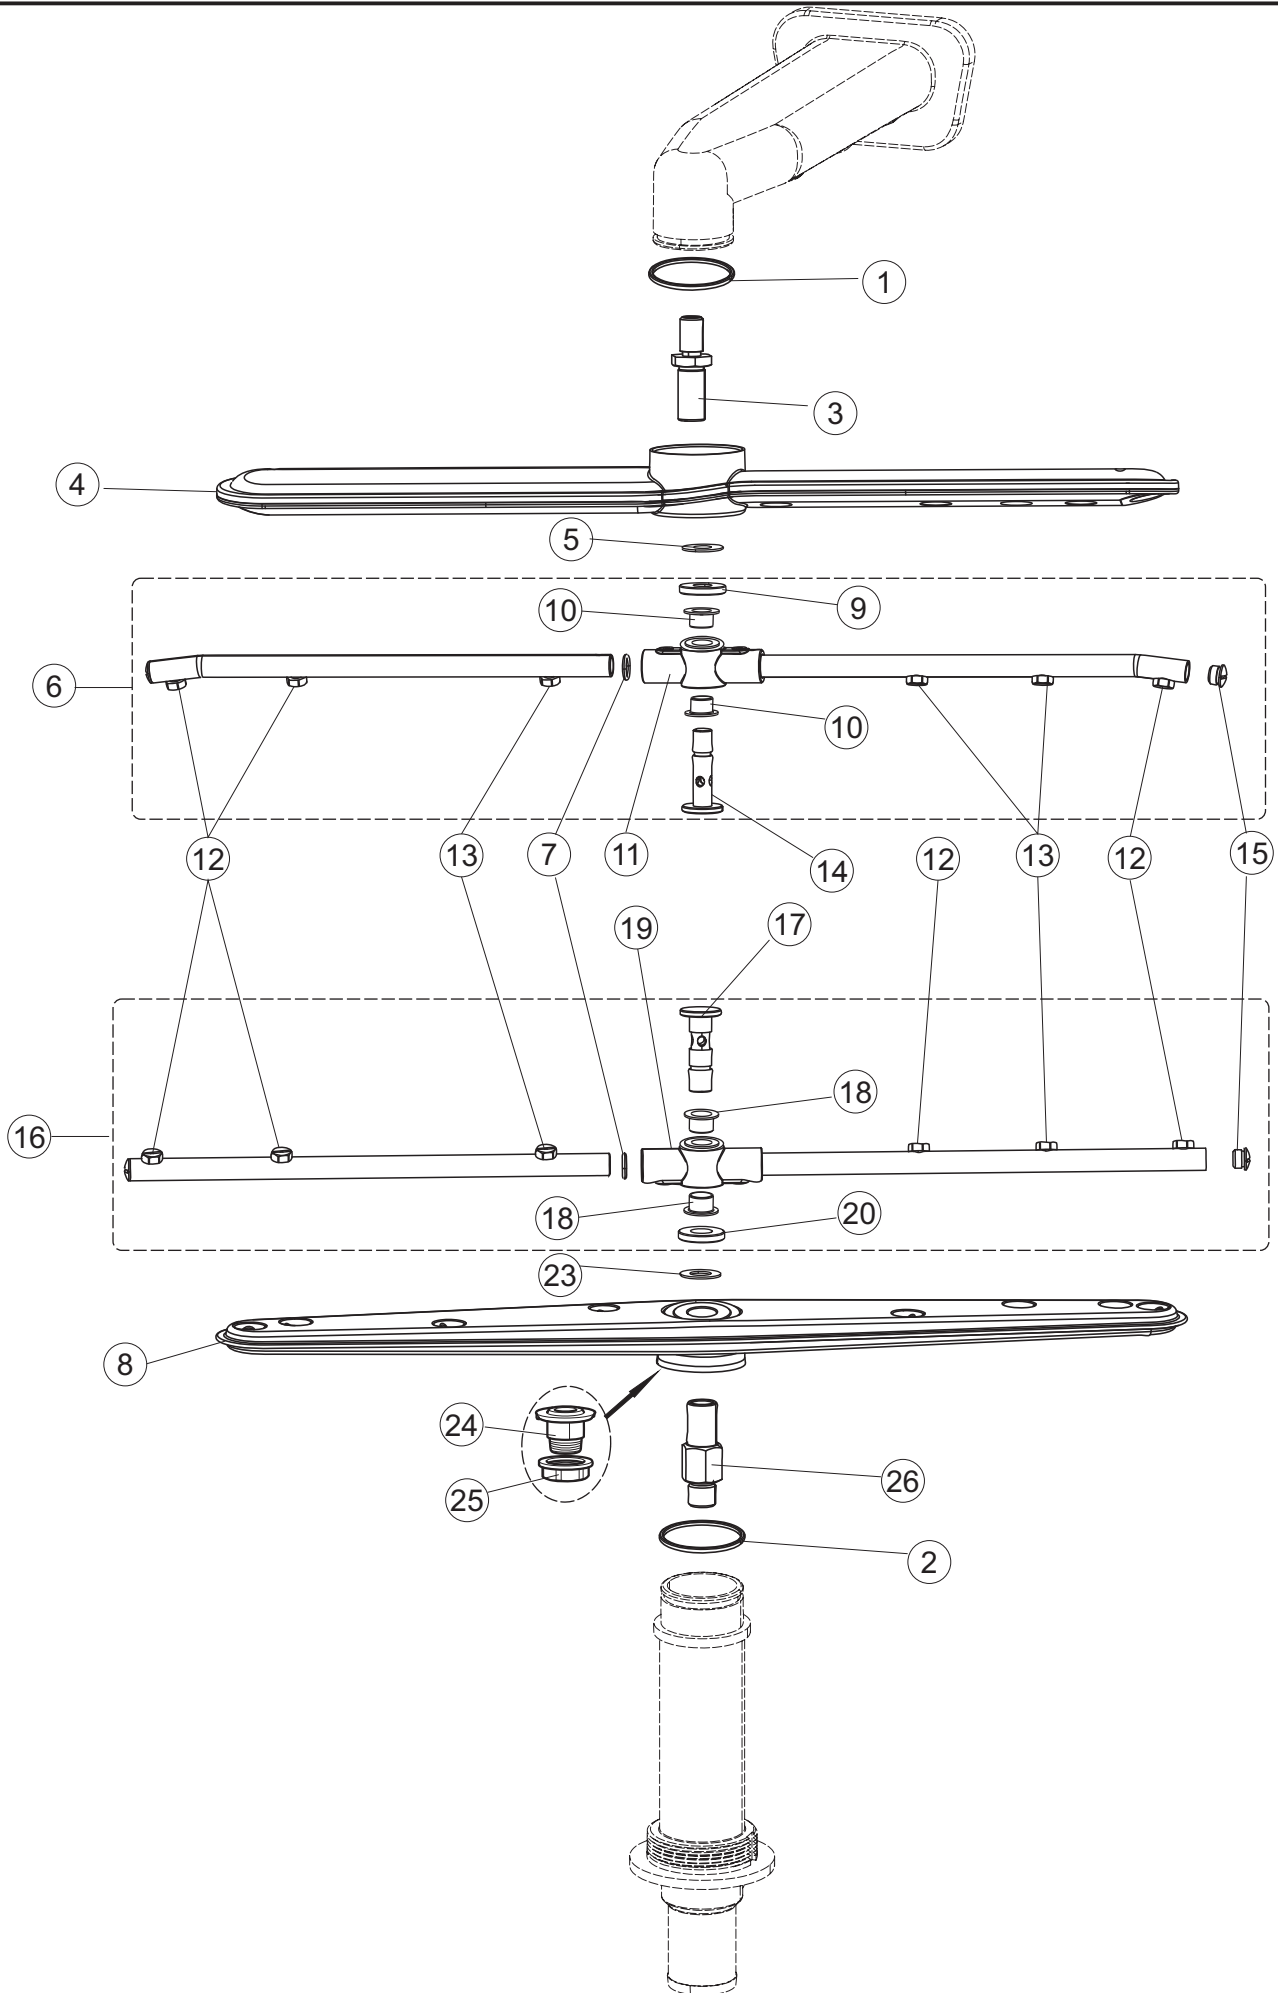

6

Page	Ref	Part Code	Description
6	1	MH100087	O-RING
6	2	MH100615	SPLIT RING
6	3	MH104480	RINSE SPINDLE
6	4	MH104690	WASH ARM COMPLETE – UPPER
6	5	MH103844	GASKET – TEFLON
6	6	MH104709	RINSE ARM COMPLETE
6	7	MH100414	O-RING
6	8	MH104687	WASH ARM – LOWER
6	9	MH103846	THUMB NUT
6	10	MH103847	BEARING – UPPER RINSE ARM
6	11	MH104710	RINSE BOSS – UPPER
6	12	MH103848	RINSE JET ST/ST
6	13	MH103849	RINSE JET ST/ST
6	14	MH103889	SPINDLE for RINSE ARM - UPPER
6	15	MH104126	END PLUG for RINSE ARM
6	16	MH104711	RINSE ARM COMPLETE
6	17	MH104129	SPINDLE for RINSE ARM
6	18	MH104130	BEARING – LOWER RINSE ARM
6	19	MH104712	RINSE BOSS - LOWER
6	20	MH104132	THUMB NUT
6	23	MH104135	GASKET – TEFLON
6	24	MH104688	WASH ARM BUSH – LOWER
6	25	MH102229	RING NUT
6	26	MH104689	SPINDLE for WASH ARM