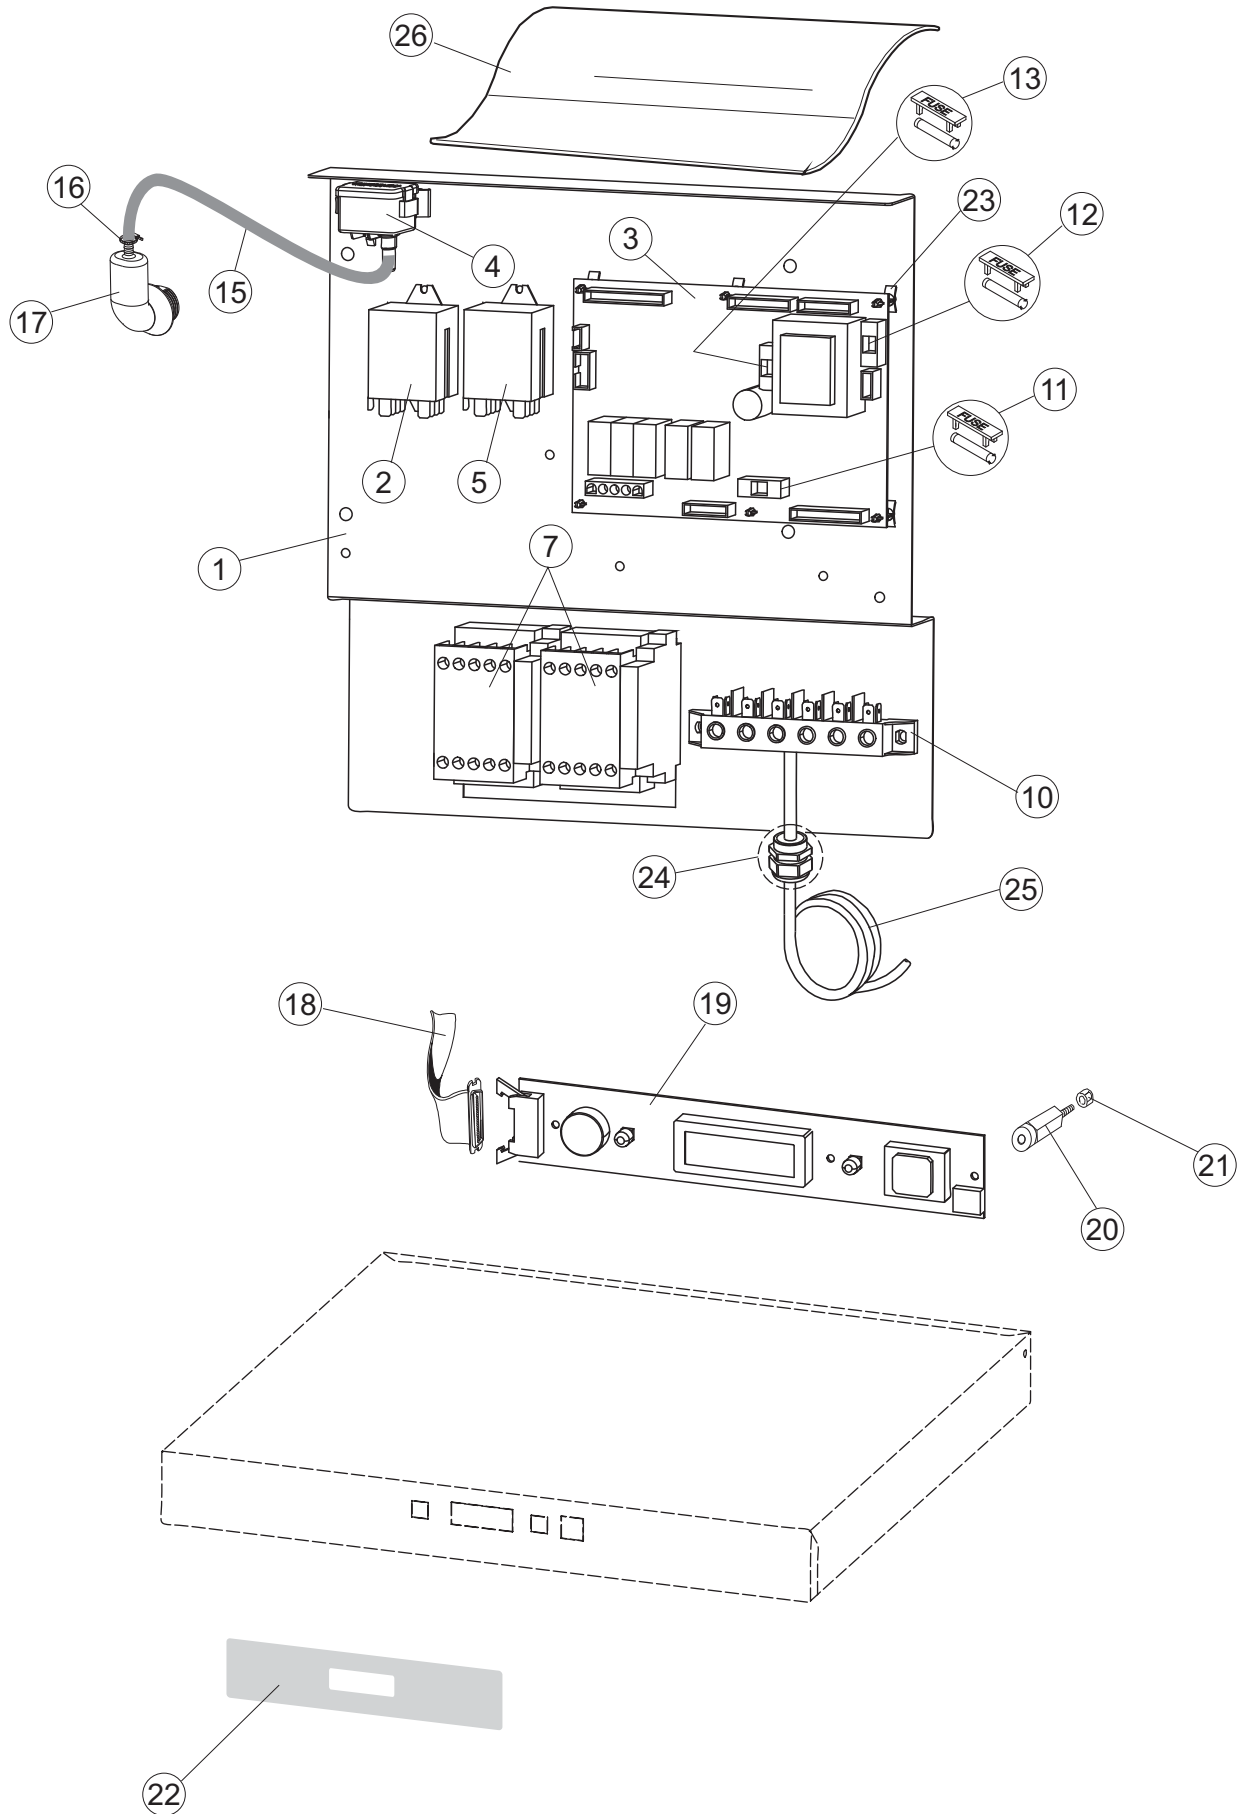

2

Page	Ref	Part Code	Description
2	1	MH104657	COMPLETE ELECTRICAL PANEL
2	2	MH100573	RELAY 1 POLE 30A AC 230V 4 PIN (FINDER)
2	3	MH104546	MAIN PCB BOARD
2	4	MH104606	ELECTRONIC PRESSURE SWITCH
2	5	MH103415	RELAY 2 POLE 16A AC 230V 8 PIN (FINDER)
2	7	MH102375	CONTACTOR SIEMENS 4Kw22A 230V
2	10	MH100262	TERMINAL BLOCK 6 POLE
2	11	MH100580	FUSE 4A 5x20
2	12	MH100282	FUSE 100Ma 5x20T
2	13	MH100281	FUSE 2A 5x20T
2	15	MH100353	TUBE 4x7mm (per Mtr) – PRESSURE SWITCH
2	16	MH100545	HOSE CLIP 5mm
2	17	MH101092	AIR BOX
2	18	MH101313	RIBBON CABLE
2	19	MH104600	DISPLAY PCB
2	20	MH101059	PCB LOCATION SPACER
2	21	MH101355	NUT M3 – WHITE PLASTIC
2	22	MH104708	FASCIA EVO2021
2	23	MH101397	PCB FOOT
2	24	MH104199	CABLE GLAND
2	25	MH104641	SINGLE PHASE 3 CORE 32A CABLE
2	26	MH104658	PLASTIC CONTROLS COVER

3

Page	Ref	Part Code	Description
3	1	MH100377	DOOR SWITCH
3	2	MH105002	COMPLETE SCRAP TRAY KIT
3	3	MH104593	SCRAP TRAY FILTER
3	4	MH100605	UPPER WASH SUPPORT / FEED
3	5	MH100606	GASKET for WASH FEED
3	6	MH103984	FILTER ASSEMBLY
3	7	MH103918	RING NUT BODY – INLET & DRAIN
3	8	MH104659	ELEMENT 2.5Kw 230V c/w GASKET
3	9	MH100601	CONTACT THERMOSTAT 95° C 1N/C – BOILER
3	10	MH104266	DETERGENT ELBOW M12 METAL
3	11	MH101092	AIR BOX
3	12	MH101364	NUT – PLASTIC
3	13	MH101363	GASKET for AIR BOX
3	15	MH103715	TEMPERATURE PROBE WASH / RINSE
3	16	MH101316	FIXING PLATE
3	18	MH104201	BRACKET – CHEMICAL DOSER
3	19	MH101089	TUBE 4x6mm CLEAR (per Mtr)
3	20	MH100745	TUBE 4x6mm PVC BLUE (1 Mtr pack)
3	21	MH104325	BOTTLE WEIGHT & FILTER
3	22	MH104388	TUBE 5x11mm up to 100°c – RINSE AID BOILER
3	23	MH103986	RINSE AID PUMP – PERISTALTIC
3	24	MH103979	DETERGENT PUMP 3l/h
3	25	MH104643	INTERNAL RINSE AID SQUEEZE TUBE 5x10mm
3	26	MH104642	INTERNAL RINSE AID SQUEEZE TUBE 6x10mm
3	30	MH103821	CONTACT THERMOSTAT 90°C 1 N/C