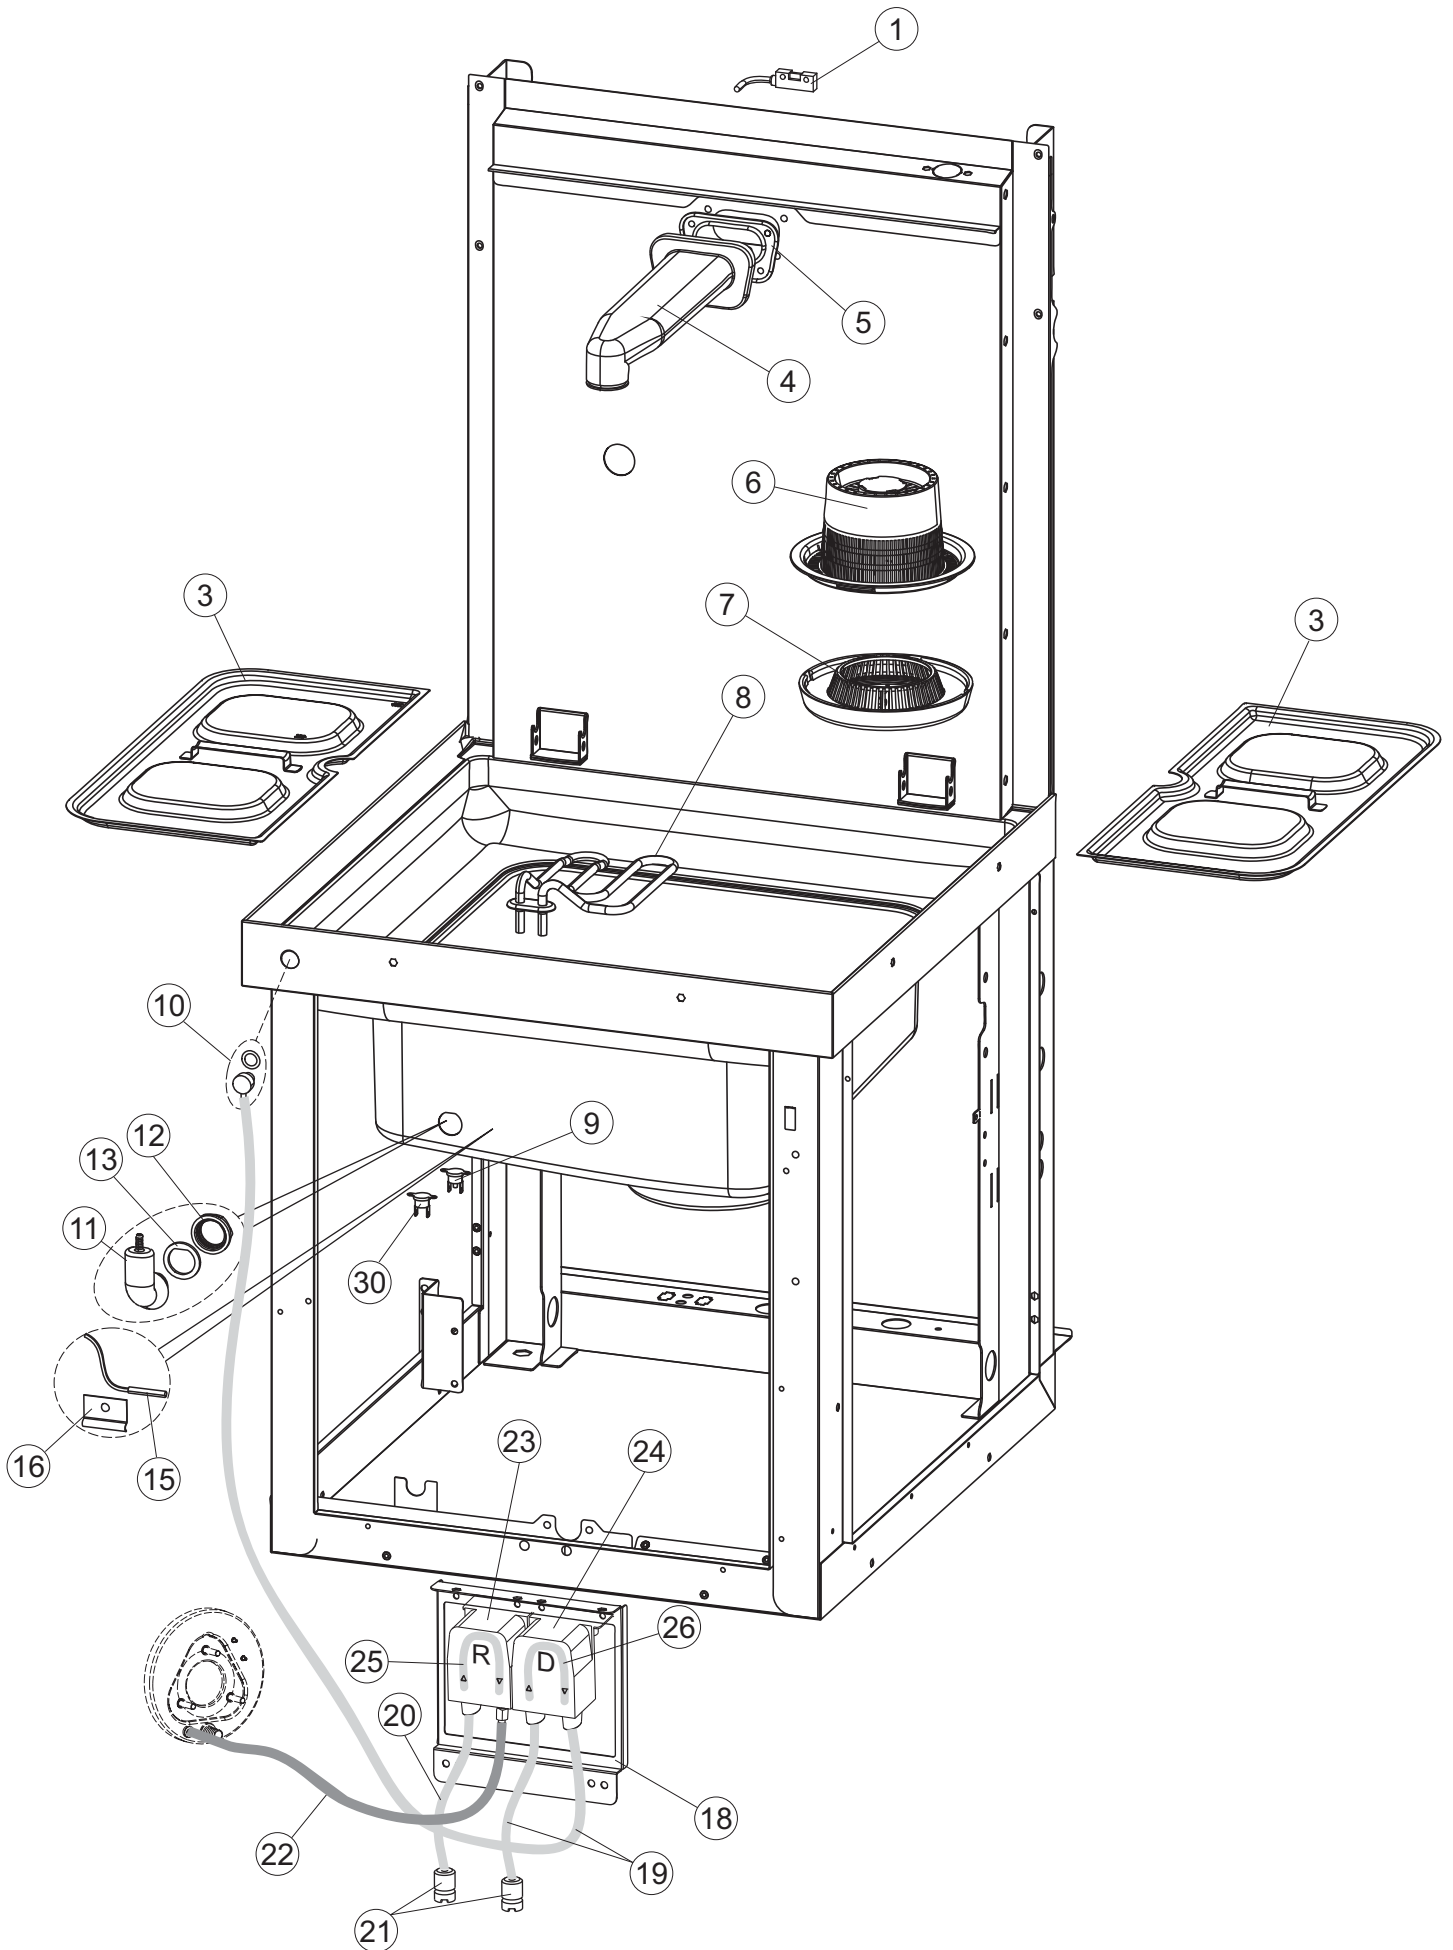

3

Page	Ref	Part Code	Description
3	1	MH100377	DOOR SWITCH
3	2	MH105002	COMPLETE SCRAP TRAY KIT
3	3	MH104593	SCRAP TRAY FILTER
3	4	MH100605	UPPER WASH SUPPORT / FEED
3	5	MH100606	GASKET for WASH FEED
3	6	MH103984	FILTER ASSEMBLY
3	7	MH103918	RING NUT BODY – INLET & DRAIN
3	8	MH104659	ELEMENT 2.5Kw 230V c/w GASKET
3	9	MH100601	CONTACT THERMOSTAT 95° C 1N/C – BOILER
3	10	MH104266	DETERGENT ELBOW M12 METAL
3	11	MH101092	AIR BOX
3	12	MH101364	NUT – PLASTIC
3	13	MH101363	GASKET for AIR BOX
3	15	MH103715	TEMPERATURE PROBE WASH / RINSE
3	16	MH101316	FIXING PLATE
3	18	MH104201	BRACKET – CHEMICAL DOSER
3	19	MH101089	TUBE 4x6mm CLEAR (per Mtr)
3	20	MH100745	TUBE 4x6mm PVC BLUE (1 Mtr pack)
3	21	MH104325	BOTTLE WEIGHT & FILTER
3	22	MH104388	TUBE 5x11mm up to 100°c – RINSE AID BOILER
3	23	MH103986	RINSE AID PUMP – PERISTALTIC
3	24	MH103979	DETERGENT PUMP 3l/h
3	25	MH104643	INTERNAL RINSE AID SQUEEZE TUBE 5x10mm
3	26	MH104642	INTERNAL RINSE AID SQUEEZE TUBE 6x10mm
3	30	MH103821	CONTACT THERMOSTAT 90°C 1 N/C