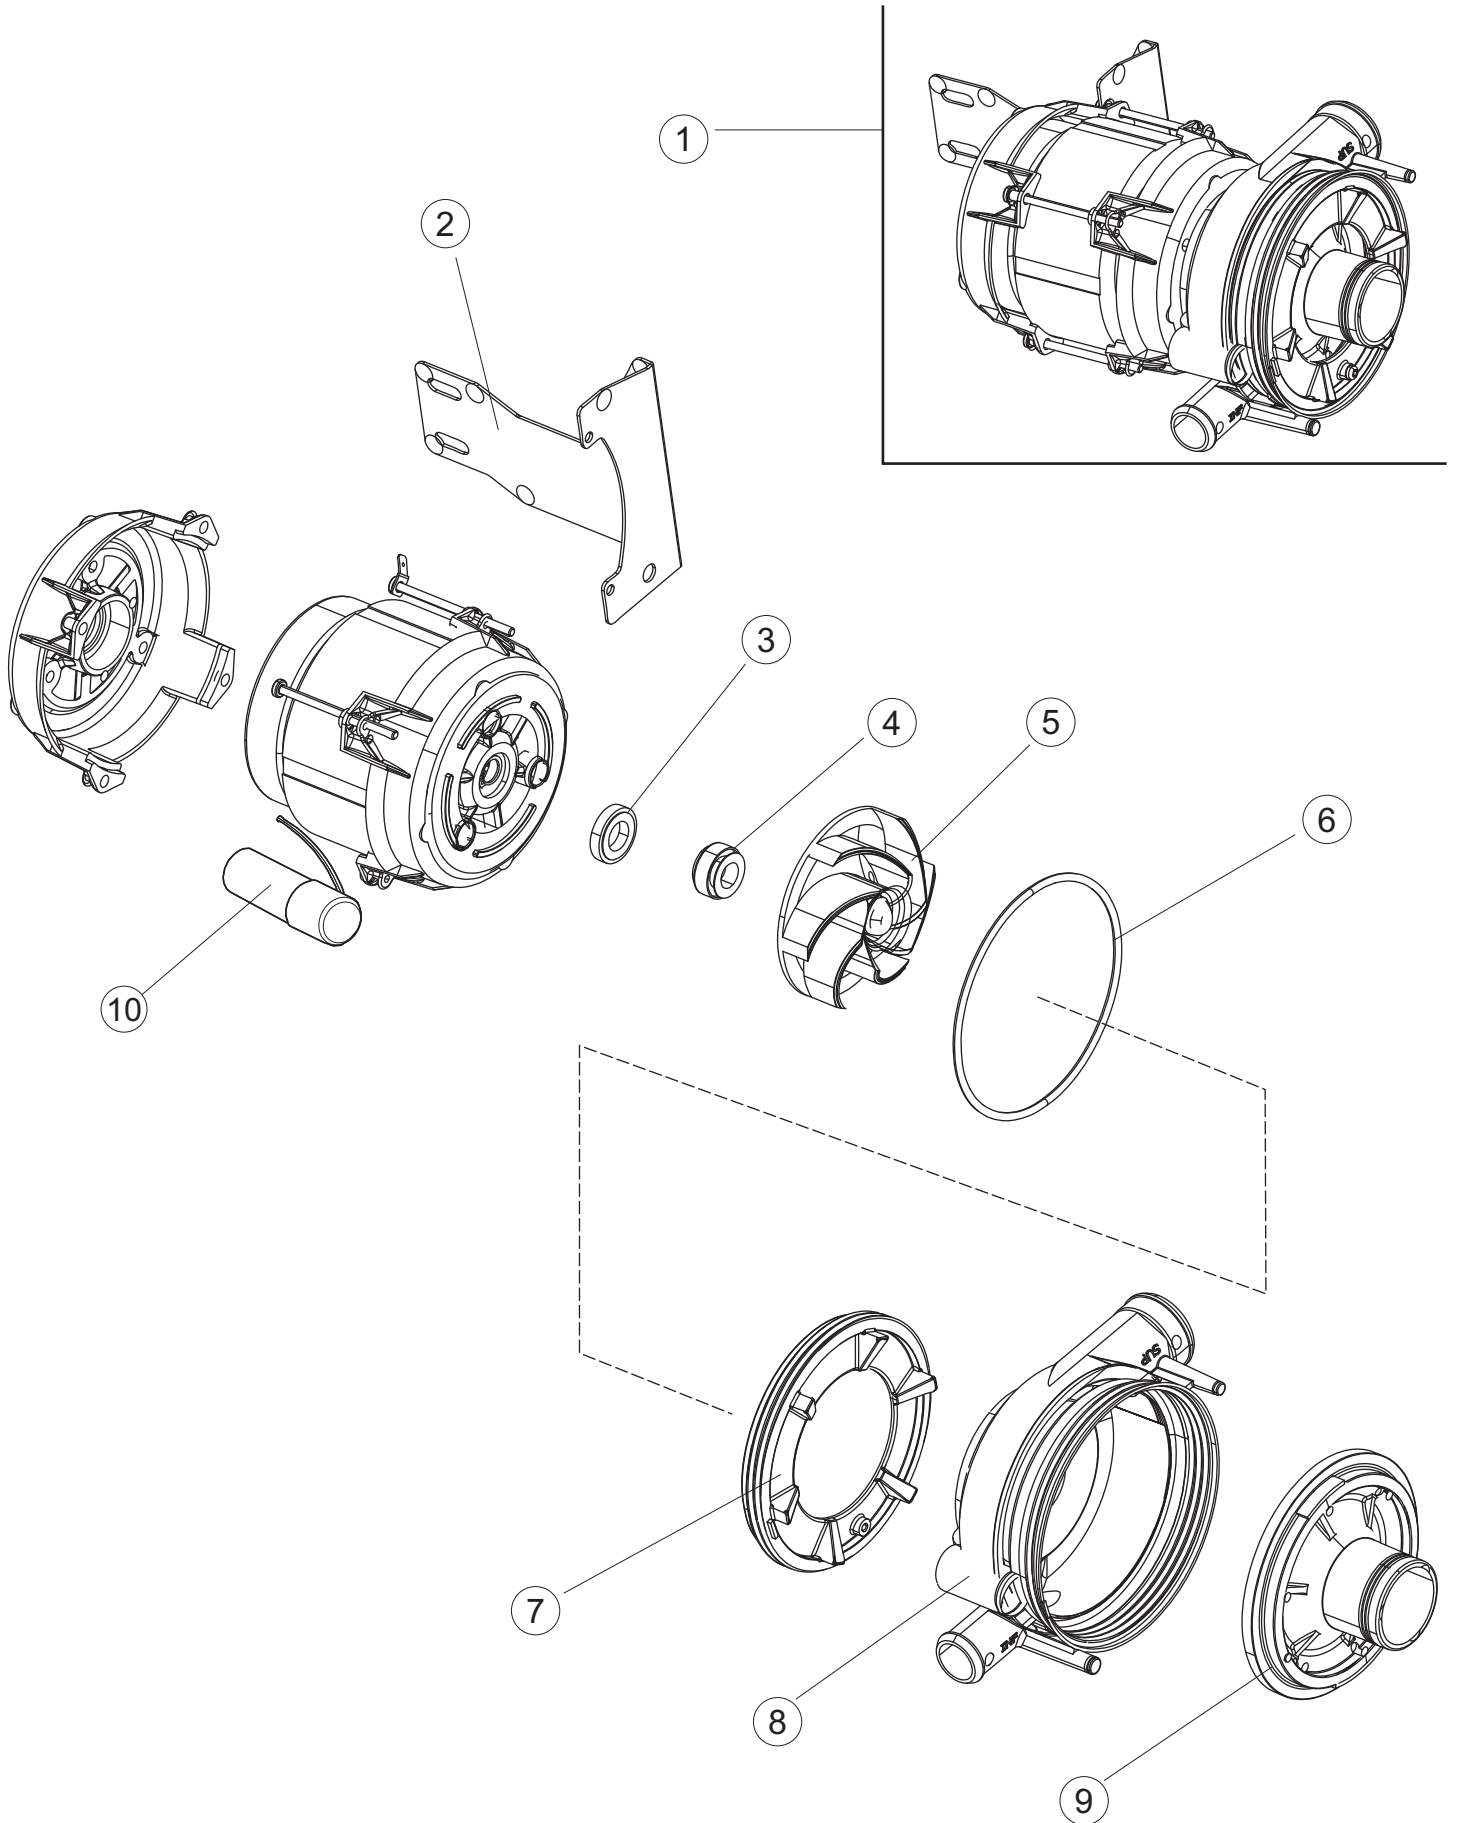

5

Page	Ref	Part Code	Description
5	1	MH100583	RUBBER TUBE 12x19.5mm (per Mtr)
5	2	MH101385	HOSE CLIP 12-22mm
5	3	MH100584	CONNECTOR 3 WAY – RINSE
5	4	MH102695	TUBE 6x9mm CLEAR PVC (per Mtr)
5	5	MH101389	HOSE CLIP 8-12mm
5	6	MH101128	OUTLET HOSE for BOOSTER PUMP
5	7	MH103998	BREAK TANK – PLASTIC
5	8	MH100601	CONTACT THERMOSTAT 95°C 1N/C – BOILER
5	9	MH100599	GASKET for RINSE ELEMENT
5	10	MH103715	TEMPERATURE PROBE – WASH or RINSE CYCLE
5	11	MH103646	ELEMENT 6Kw 230V c/w GASKET – BOILER
5	12	MH101070	ELEMENT COVER
5	13	MH103983	BOILER
5	14	MH101386	HOSE CLIP 20-32mm
5	15	MH103989	ASPIRATION HOSE
5	16	MH101386	HOSE CLIP 20-32mm
5	17	MH103992	BOOSTER PUMP 230V 200W c/w CAPACITOR
5	18	MH102166	TUBE WRAS APPROVED (per Mtr)
5	19	MH101390	INLET TUBE
5	20	MH100380	SOLENOID VALVE SINGLE STRAIGHT 11.5mm
5	21	MH104388	FEED TUBE 5x11mm up to 100°C (per Mtr)
5	23	MH103990	BOILER PRESSURE CHAMBER
5	24	MH103991	RUBBER HOSE
5	26	MH100602	PRESSURE SWITCH 110 / 60
5	31	MH101122	RUBBER HOSE 20x30mm (per Mtr)
5	33	MH103995	Nut – PLASTIC
5	34	MH103996	GASKET – RUBBER
5	35	MH103726	PROBE HOLDER for THERMOSTAT

6

Page	Ref	Part Code	Description
6	1	MH100087	O-RING
6	2	MH100615	SPLIT RING
6	3	MH104480	RINSE SPINDLE
6	4	MH104690	WASH ARM COMPLETE – UPPER
6	5	MH103844	GASKET – TEFLON
6	6	MH104709	RINSE ARM COMPLETE
6	7	MH100414	O-RING
6	8	MH104687	WASH ARM – LOWER
6	9	MH103846	THUMB NUT
6	10	MH103847	BEARING – UPPER RINSE ARM
6	11	MH104710	RINSE BOSS – UPPER
6	12	MH103848	RINSE JET ST/ST
6	13	MH103849	RINSE JET ST/ST
6	14	MH103889	SPINDLE for RINSE ARM - UPPER
6	15	MH104126	END PLUG for RINSE ARM
6	16	MH104711	RINSE ARM COMPLETE
6	17	MH104129	SPINDLE for RINSE ARM
6	18	MH104130	BEARING – LOWER RINSE ARM
6	19	MH104712	RINSE BOSS - LOWER
6	20	MH104132	THUMB NUT
6	23	MH104135	GASKET – TEFLON
6	24	MH104688	WASH ARM BUSH – LOWER
6	25	MH102229	RING NUT
6	26	MH104689	SPINDLE for WASH ARM