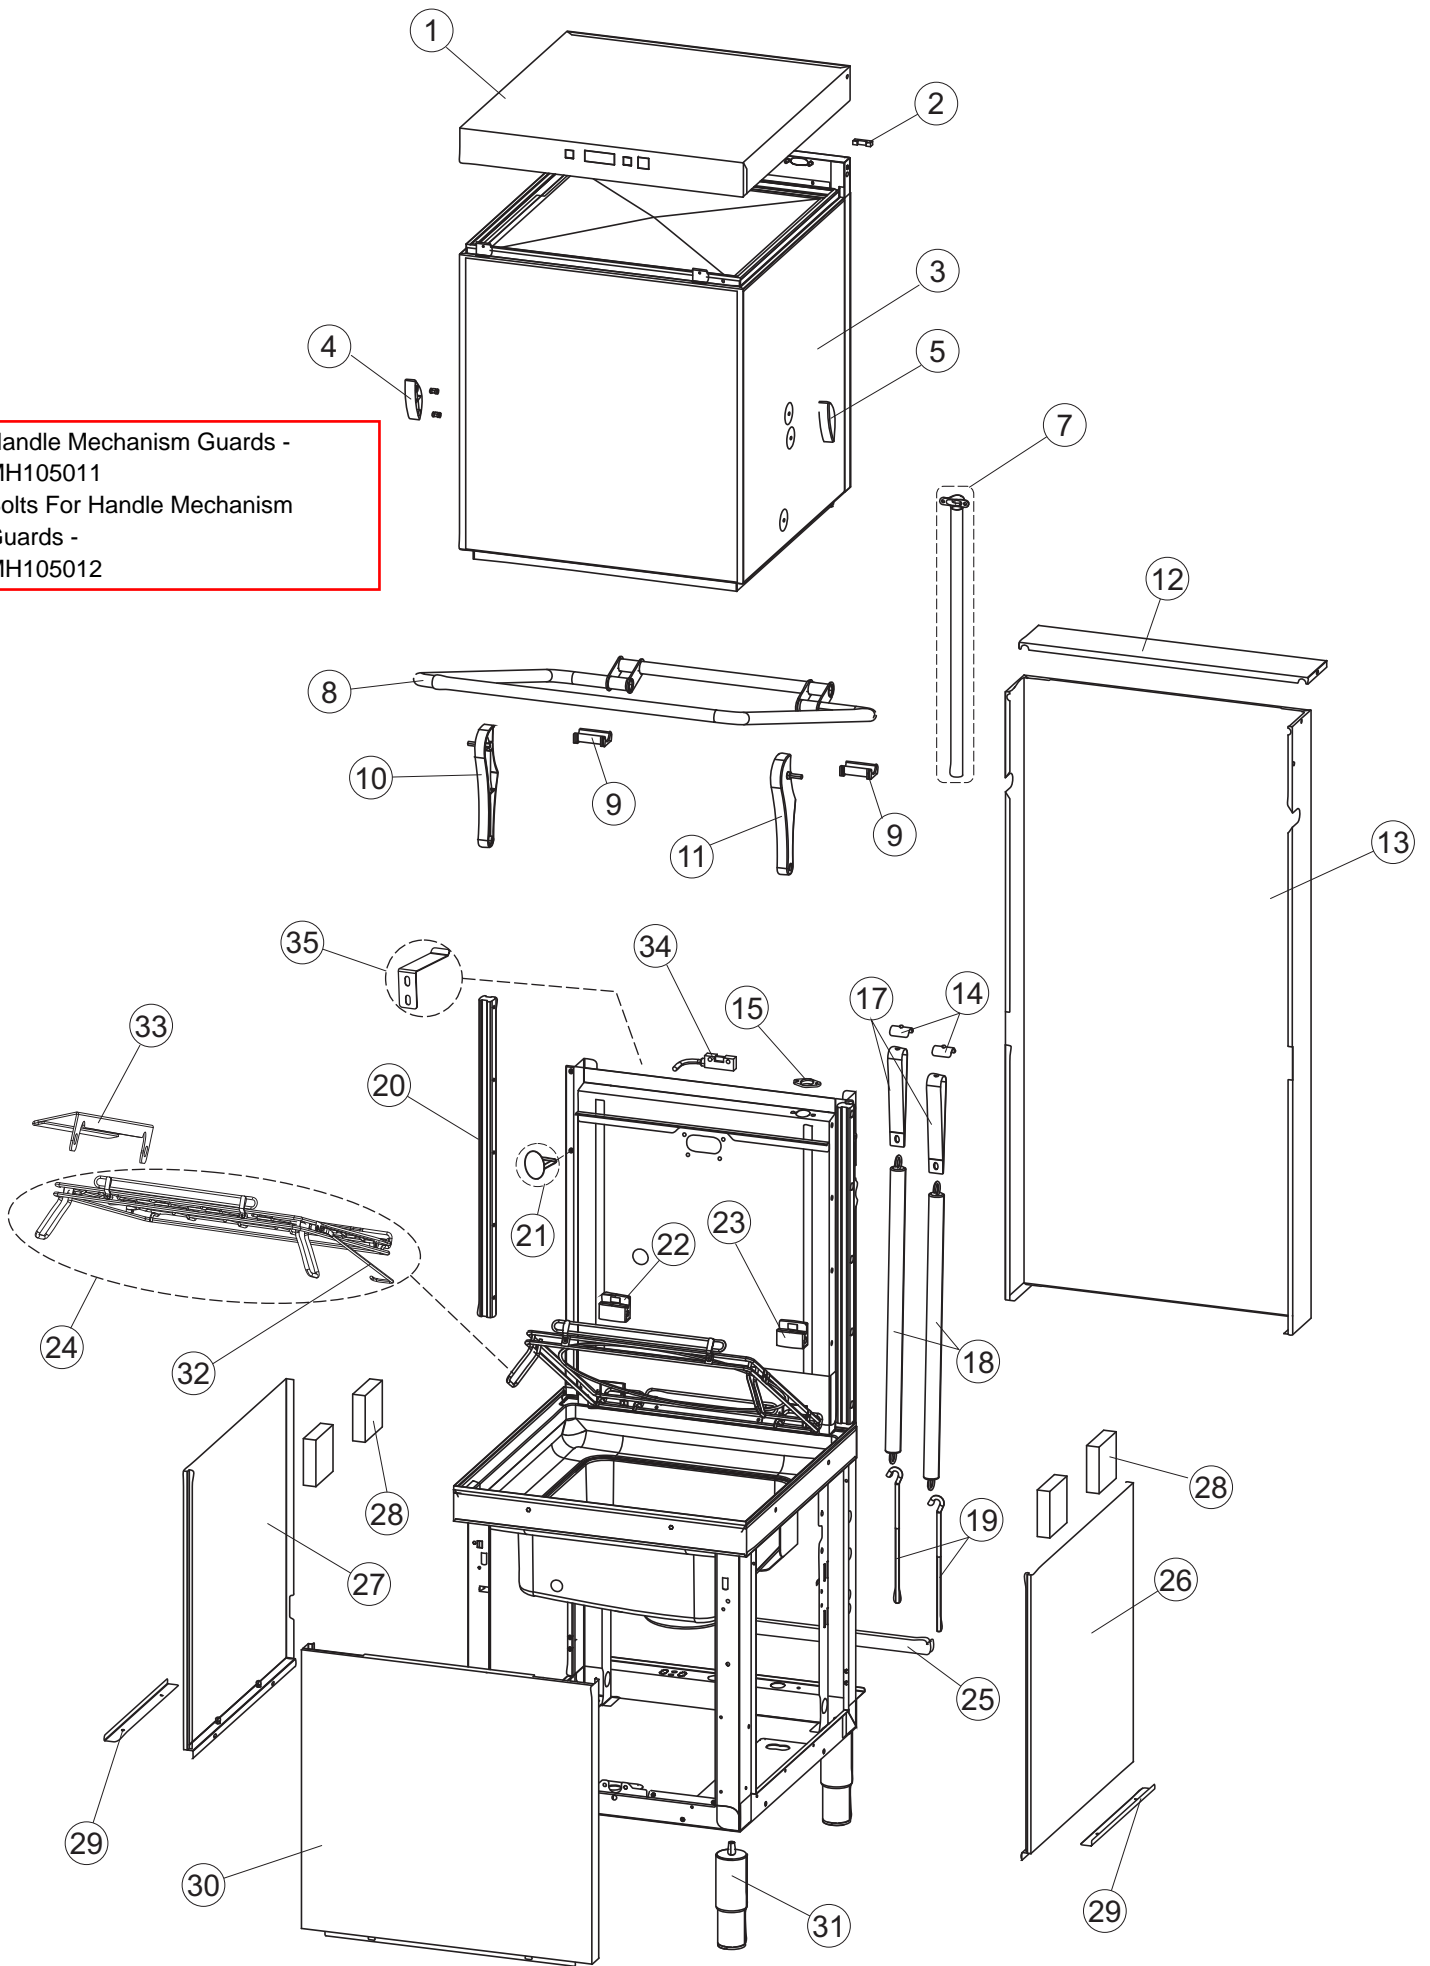

Handle Mechanism Guards -
MH105011
Bolts For Handle Mechanism
Guards -
MH105012

Page	Ref	Part Code	Description
1	1	MH104706	TOP PANEL
1	2	MH101077	MAGNET for MICROSWITCH
1	3	MH104707	COMPLETE SQUARE HOOD ASSEMBLY
1	4	MH104662	BUFFER for HOOD L/H
1	5	MH104663	BUFFER for HOOD R/H
1	7	MH104646	RIBBON CABLE GUIDE TUBE
1	8	MH104664	HOOD HANDLE
1	9	MH104647	BEARING / SUPPORT – HOOD HANDLE
1	10	MH104665	HOOD HANDLE SUPPORT L/H
1	11	MH104666	HOOD HANDLE SUPPORT R/H
1	12	MH104648	COVER for REAR PANEL
1	13	MH104667	REAR PANEL
1	14	MH104668	HOOD SPRING TOP BUSHES
1	15	MH104669	GUIDE RING
1	17	MH104670	HOOD SPRING UPPER MOUNTS
1	18	MH102396	SPRING for HOOD
1	19	MH100570	SPRING ADJUSTMENT HOOK
1	20	MH104649	HOOD GUIDE(SOLD INDIVIDUALLY)
1	21	MH104704	HOOD GUIDE SPACER
1	22	MH104650	BASKET CARRIAGE MOUNTING BRACKET L/H
1	23	MH104651	BASKET CARRIAGE MOUNTING BRACKET R/H
1	24	MH104653	RACK FRAME
1	25	MH104671	HOOD SPRING TENSION BAR
1	26	MH104654	SIDE PANEL R/H
1	27	MH104655	SIDE PANEL L/H
1	28	MH100565	ADHESIVE PAD
1	29	MH100567	FRONT STRIP
1	30	MH104672	FRONT PANEL
1	31	MH100566	MACHINE FOOT
1	32	MH104673	BASKET CARRIAGE SUPPORT BAR
1	33	MH104705	BRACKET
1	34	MH100377	DOOR SWITCH
1	35	MH104656	BRACKET