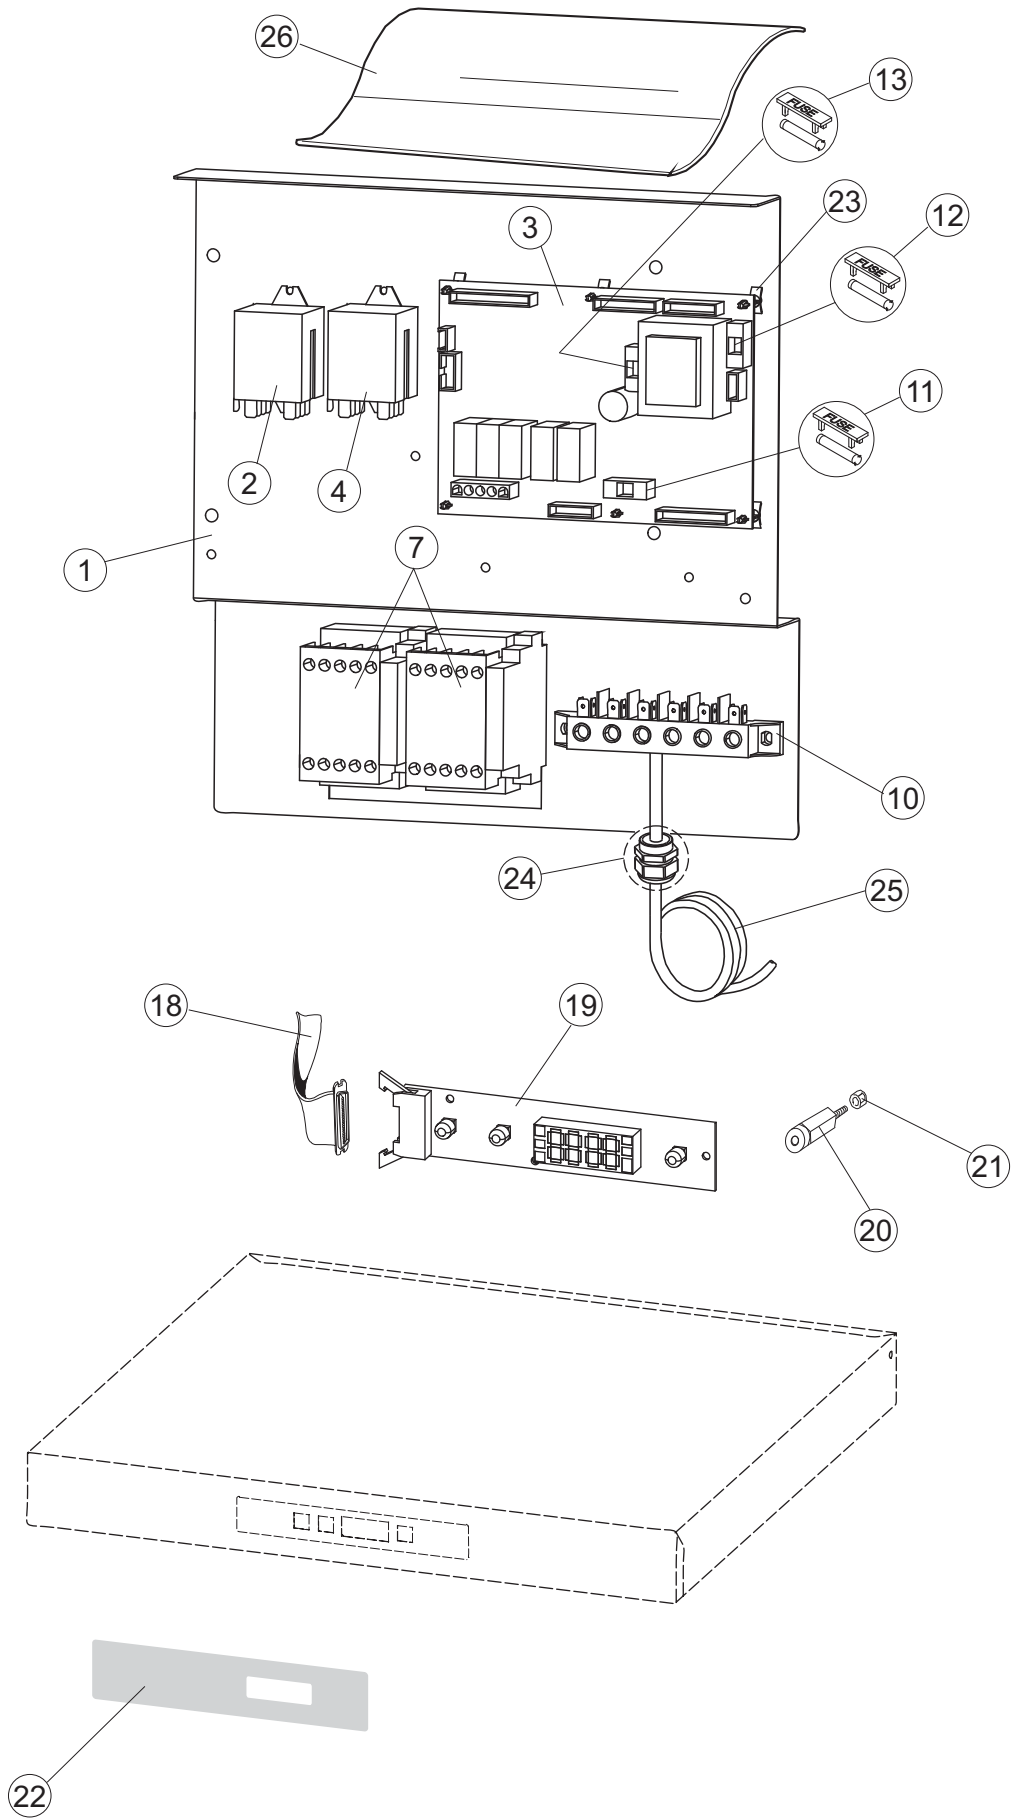

Handle Mechanism Guards -
MH105011
Bolts For Handle Mechanism
Guards -
MH105012

Page	Ref	Part Code	Description
1	1	MH104660	TOP PANEL
1	2	MH101077	MAGNET for MICROSWITCH
1	3	MH104661	COMPLETE SQUARE HOOD ASSEMBLY
1	4	MH104662	BUFFER for HOOD L/H
1	5	MH104663	BUFFER for HOOD R/H
1	7	MH104646	RIBBON CABLE GUIDE TUBE
1	8	MH104664	HOOD HANDLE
1	9	MH104647	BEARING / SUPPORT – HOOD HANDLE
1	10	MH104665	HOOD HANDLE SUPPORT L/H
1	11	MH104666	HOOD HANDLE SUPPORT R/H
1	12	MH104648	COVER for REAR PANEL
1	13	MH104667	REAR PANEL
1	14	MH104668	TOP BUSH for HOOD SPRING
1	15	MH104669	GUIDE RING
1	17	MH104670	UPPER MOUNT – HOOD SPRING
1	18	MH102396	SPRING for HOOD
1	19	MH100570	SPRING ADJUSTMENT HOOK
1	20	MH104649	HOOD GUIDE(SOLD INDIVIDUALLY)
1	21	MH104704	HOOD GUIDE SPACER
1	22	MH104650	BASKET CARRIAGE MOUNTING BRACKET L/H
1	23	MH104651	BASKET CARRIAGE MOUNTING BRACKET R/H
1	24	MH104653	RACK FRAME
1	25	MH104671	HOOD SPRING TENSION BAR
1	26	MH104654	SIDE PANEL R/H
1	27	MH104655	SIDE PANEL L/H
1	28	MH100565	ADHESIVE PAD
1	29	MH100567	FRONT STRIP
1	30	MH104672	FRONT PANEL
1	31	MH100566	MACHINE FOOT
1	32	MH104673	BASKET CARRIAGE SUPPORT BAR
1	33	MH104705	BRACKET
1	34	MH100377	DOOR SWITCH
1	35	MH104656	BRACKET

2

Page	Ref	Part Code	Description
2	1	MH104657	CMOPLETE ELECTRIC PANEL
2	2	MH103415	RELAY 2 POLE 16A AC 230V 8 PIN (FINDER)
2	3	MH104546	MAIN PCB BOARD
2	4	MH100573	RELAY 1 POLE 30A AC 230V 4 PIN (FINDER)
2	7	MH102375	CONTACTOR 4Kw 22A AC 230V COIL (SIEMANS)
2	10	MH100262	TERMINAL BLOCK 6 POLE
2	11	MH100580	FUSE 4A
2	12	MH100282	FUSE 100Ma 5x20T
2	13	MH100281	FUSE 2A 5x20T
2	18	MH101313	RIBBON CABLE
2	19	MH104545	DISPLAY PCB
2	20	MH101059	PCB LOCATION SPACER
2	21	MH101355	NUT M3 WHITE PLASTIC
2	22	MH104674	FASCIA
2	23	MH101397	PCB FOOT
2	24	MH104199	CABLE GLAND
2	25	MH104641	CABLE – SINGLE PHASE 3 CORE 32A
2	26	MH104658	PLASTIC CONTROLS COVER