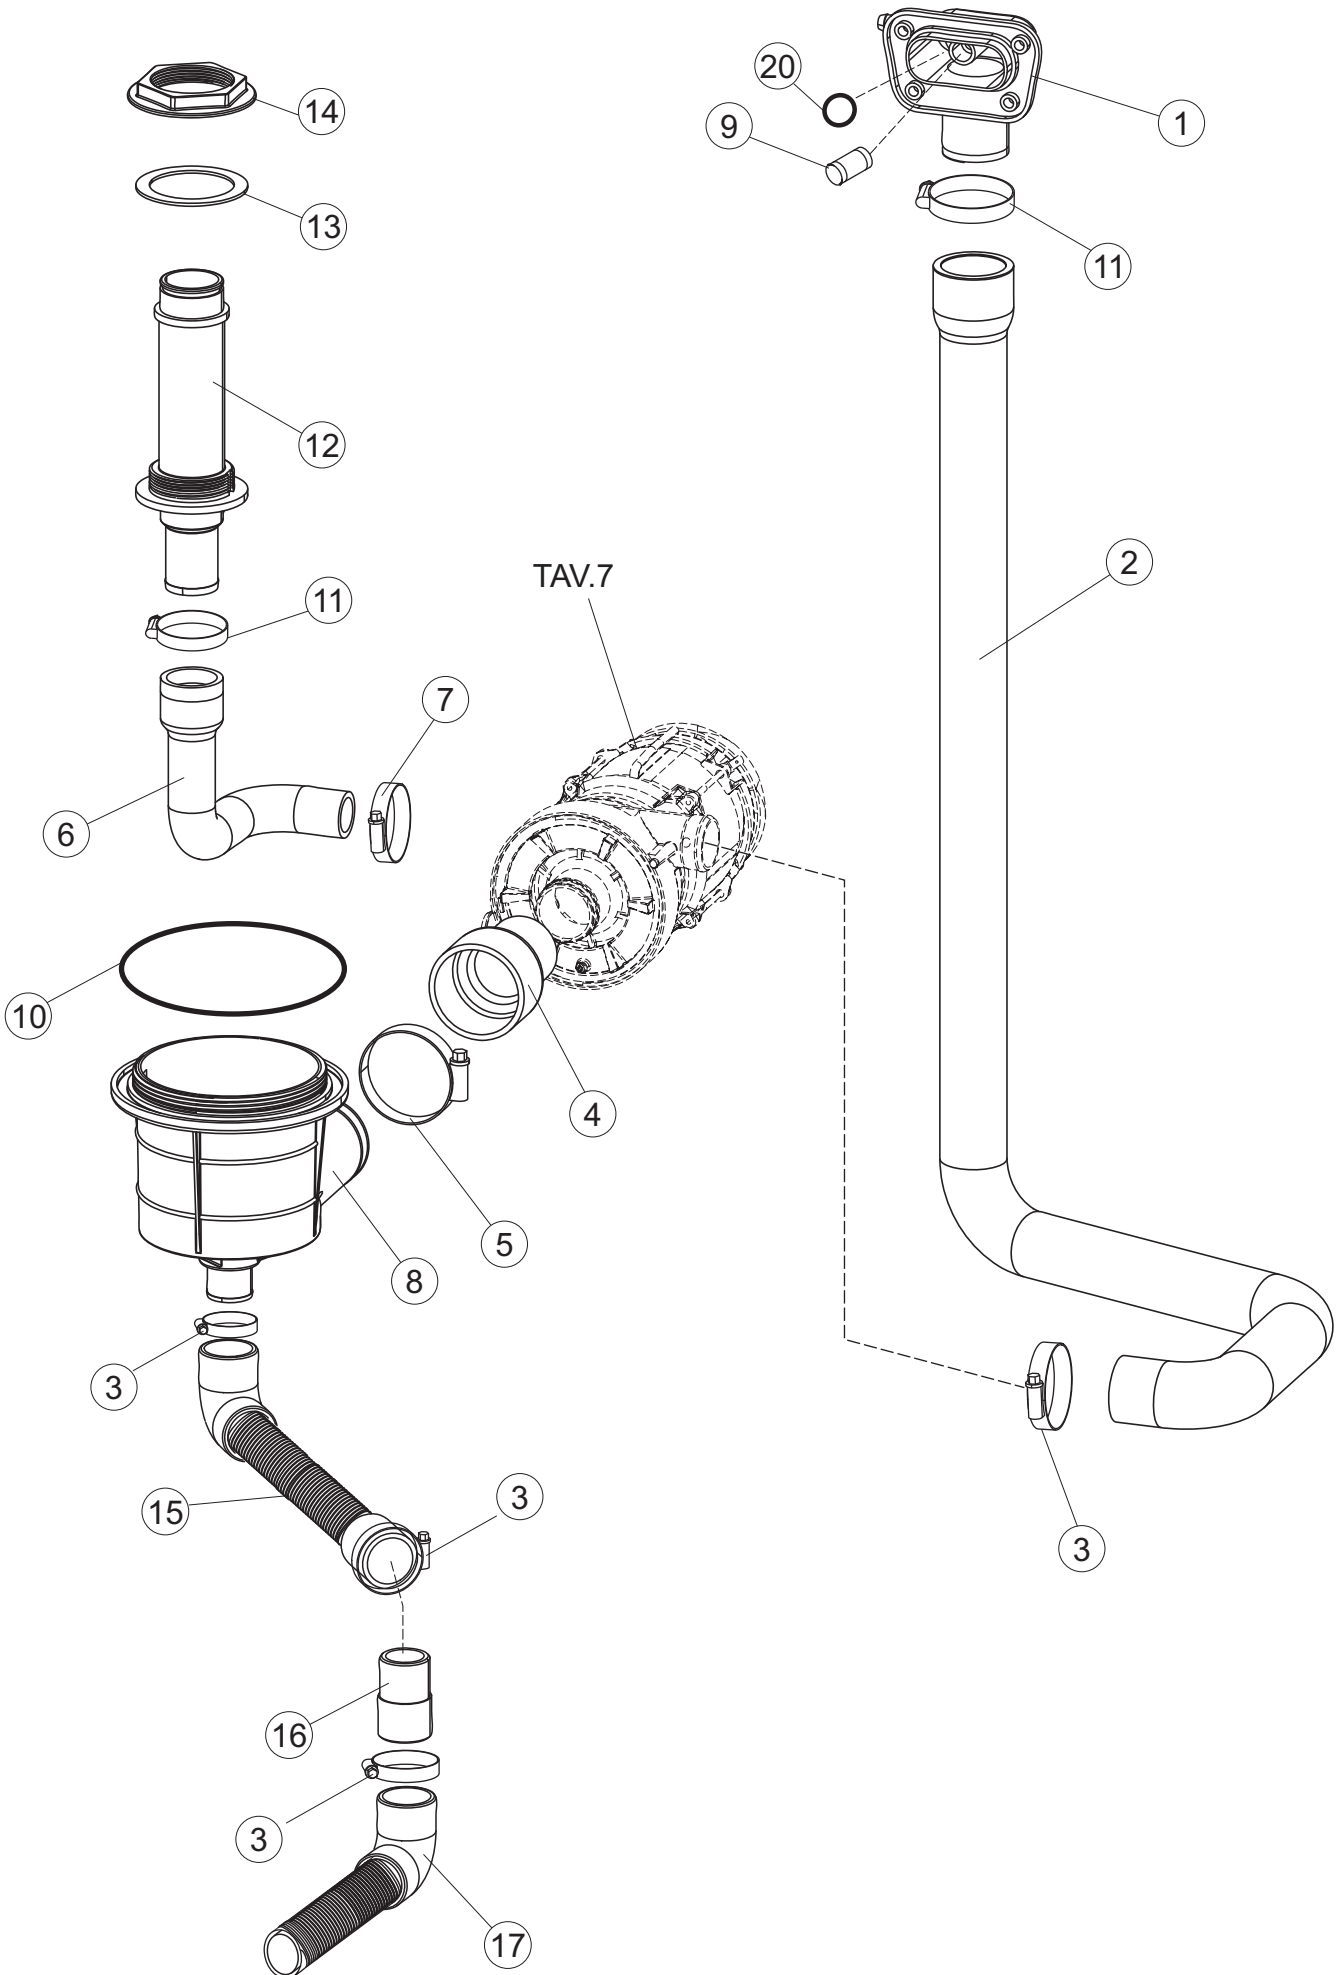

4

Page	Ref	Part Code	Description
4	1	MH101180	WASH HOSE CONNECTION REAR TOP
4	2	MH101377	WASH HOSE
4	3	MH101384	HOSE CLIP 32-50
4	4	MH104678	HOSE – WASH PUMP TO SUMP
4	5	MH101388	HOSE CLIP 60-80 / 12
4	6	MH104679	DELIVERY TUBE – LOWER WASH
4	7	MH101386	HOSE CLIP 20-32
4	8	MH104680	SUMP
4	9	MH104681	RINSE TUBE OLIVE
4	10	MH103919	O-RING
4	11	MH101383	HOSE CLIP 40-60 / 12
4	12	MH104682	LOWER WASH COLUMN
4	13	MH103942	GASKET – WASH / RINSE SUPPORT COLUMN
4	14	MH103941	RING NUT - WASH / RINSE SUPPORT COLUMN
4	15	MH104683	SUMP DRAIN HOSE
4	16	MH104684	DRAIN HOSE COUPLING
4	17	MH103927	DRAIN HOSE
4	20	MH104685	O-RING