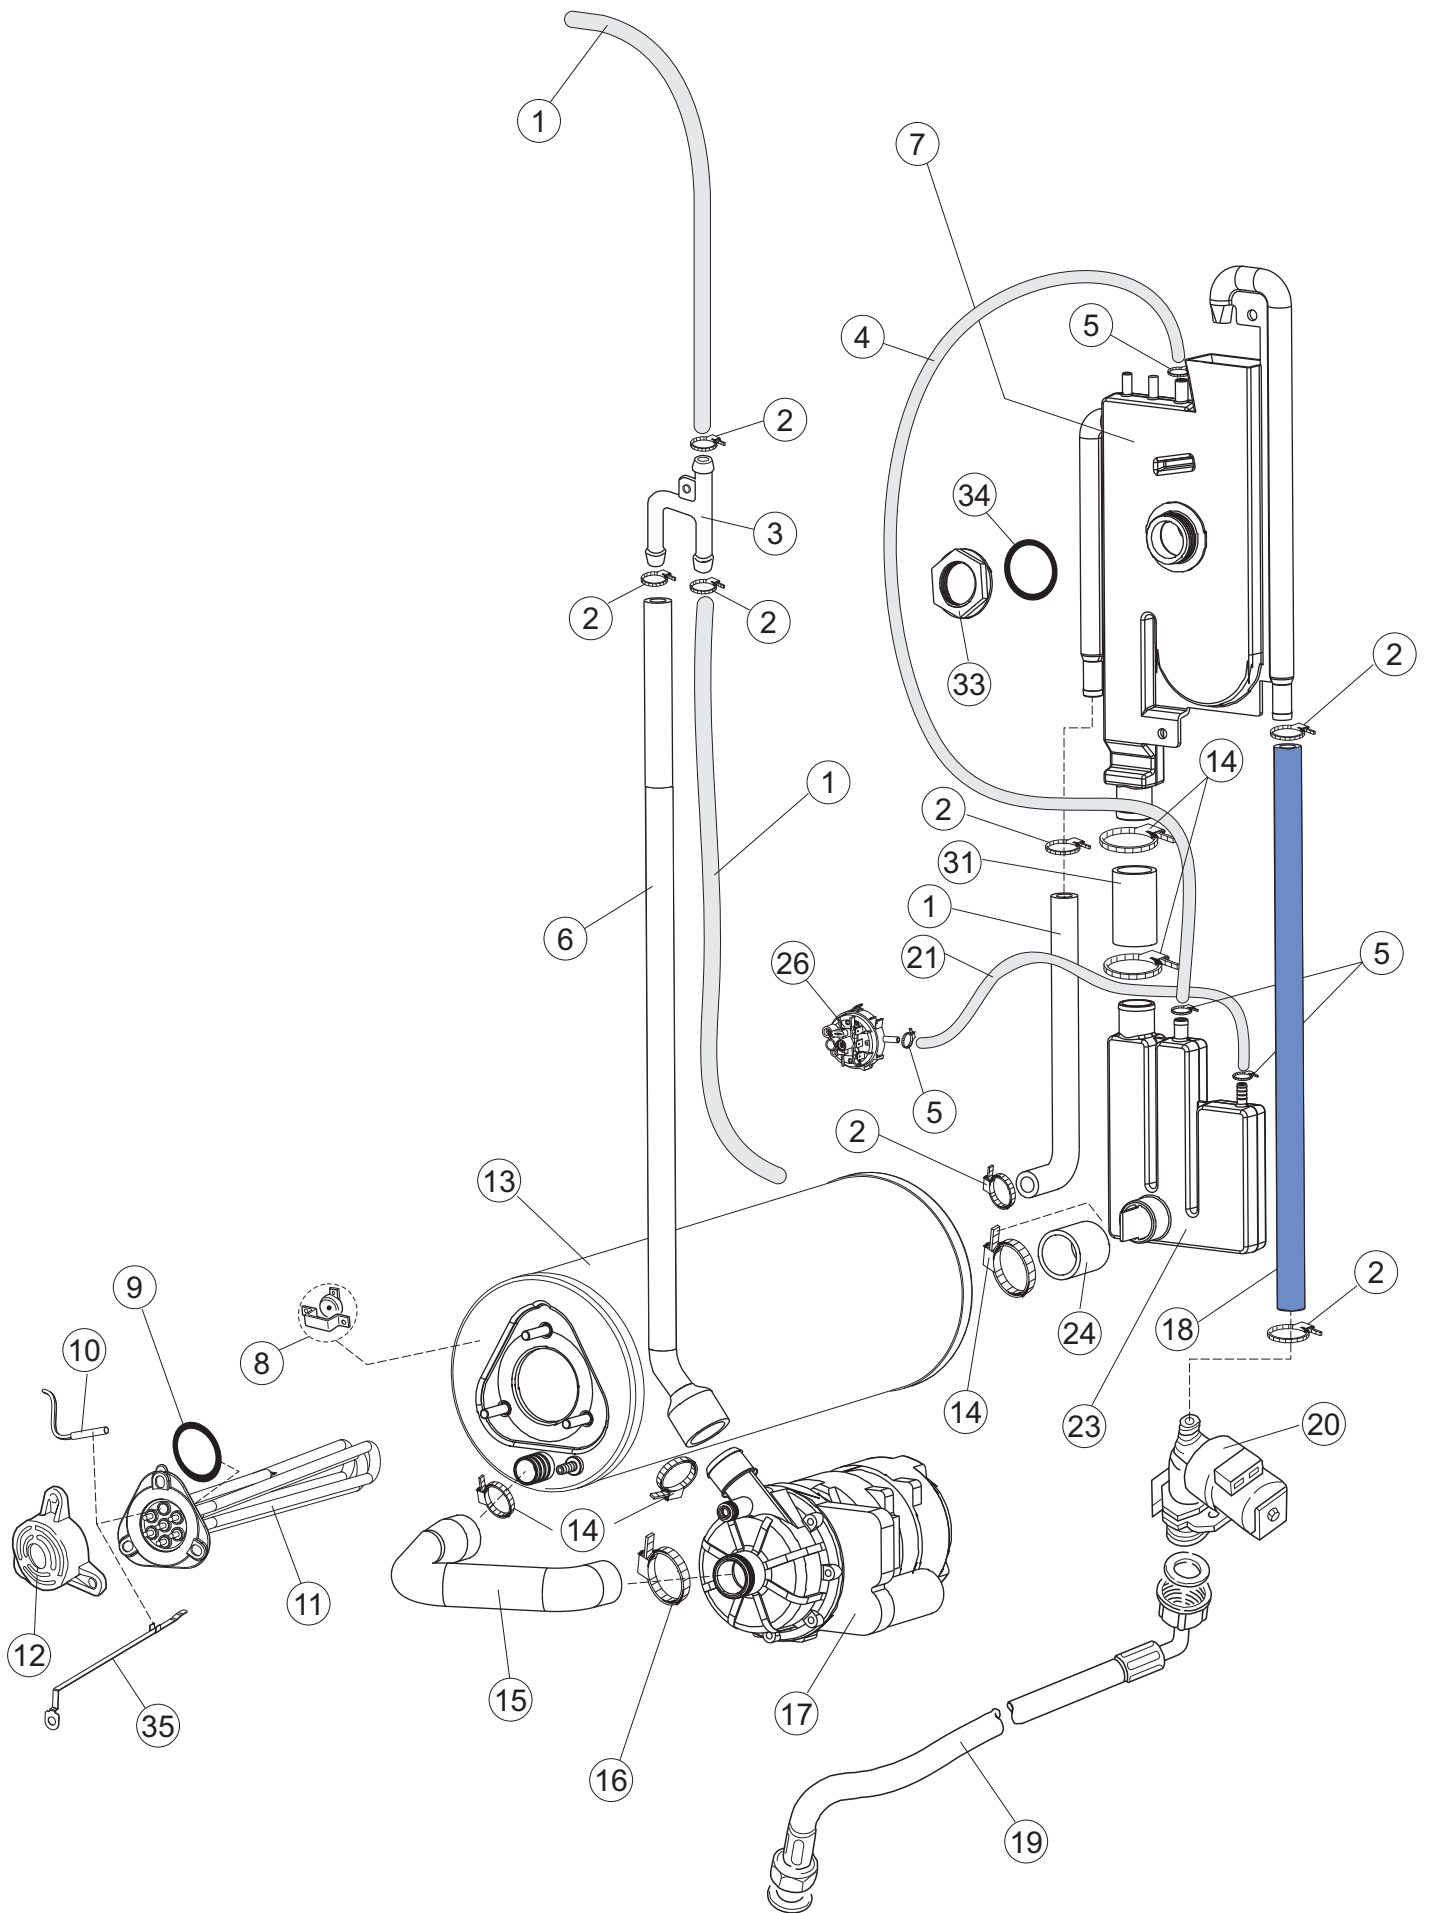

2

Page	Ref	Part Code	Description
2	1	MH104657	CMOPLETE ELECTRIC PANEL
2	2	MH103415	RELAY 2 POLE 16A AC 230V 8 PIN (FINDER)
2	3	MH104546	MAIN PCB BOARD
2	4	MH100573	RELAY 1 POLE 30A AC 230V 4 PIN (FINDER)
2	7	MH102375	CONTACTOR 4Kw 22A AC 230V COIL (SIEMANS)
2	10	MH100262	TERMINAL BLOCK 6 POLE
2	11	MH100580	FUSE 4A
2	12	MH100282	FUSE 100Ma 5x20T
2	13	MH100281	FUSE 2A 5x20T
2	18	MH101313	RIBBON CABLE
2	19	MH104545	DISPLAY PCB
2	20	MH101059	PCB LOCATION SPACER
2	21	MH101355	NUT M3 WHITE PLASTIC
2	22	MH104674	FASCIA
2	23	MH101397	PCB FOOT
2	24	MH104199	CABLE GLAND
2	25	MH104641	CABLE – SINGLE PHASE 3 CORE 32A
2	26	MH104658	PLASTIC CONTROLS COVER

5

Page	Ref	Part Code	Description
5	1	MH100583	RUBBER TUBE 12x19.5mm (per Mtr)
5	2	MH101385	HOSE CLIP 12-22
5	3	MH100584	CONNECTOR 3 WAY – RINSE
5	4	MH102695	TUBE 6x9mm PVC CLEAR (per Mtr)
5	5	MH101389	HOSE CLIP 8-12
5	6	MH101128	OUTLET HOSE for BOOSTER PUMP
5	7	MH103998	BREAK TANK – PLASTIC
5	8	MH100601	SAFETY THERMOSTAT 95°C – BOILER
5	9	MH100599	GASKET for RINSE ELEMENT
5	10	MH103715	TEMPERATURE PROBE – WASH or RINSE CYCLE
5	11	MH103646	ELEMENT 6Kw 230V c/w GASKET – BOILER
5	12	MH101070	ELEMENT COVER
5	13	MH103983	BOILER
5	14	MH101386	HOSE CLIP 20-32 / 9
5	15	MH103989	ASPIRATION HOSE
5	16	MH101386	HOSE CLIP 20-32 / 9
5	17	MH103992	BOOSTER PUMP 230V 200W c/w CAP
5	18	MH102166	TUBE WRAS APPROVED (per Mtr)
5	19	MH101390	INLET TUBE
5	20	MH100380	SOLENOID VALE SINGLE STRAIGHT 11.5mm
5	21	MH104388	FEED TUBE 5x11mm – RINSE AID BOILER (per Mtr)
5	23	MH103990	BOILER PRESSURE CHAMBER
5	24	MH103991	RUBBER HOSE
5	26	MH100602	PRESSURE SWITCH 110 / 60
5	31	MH101122	RUBBER TUBE 20x30mm (per Mtr)
5	33	MH103995	NUT – PLASTIC
5	34	MH103996	RUBBER GASKET
5	35	MH103726	PROBE HOLDER for THERMOSTAT