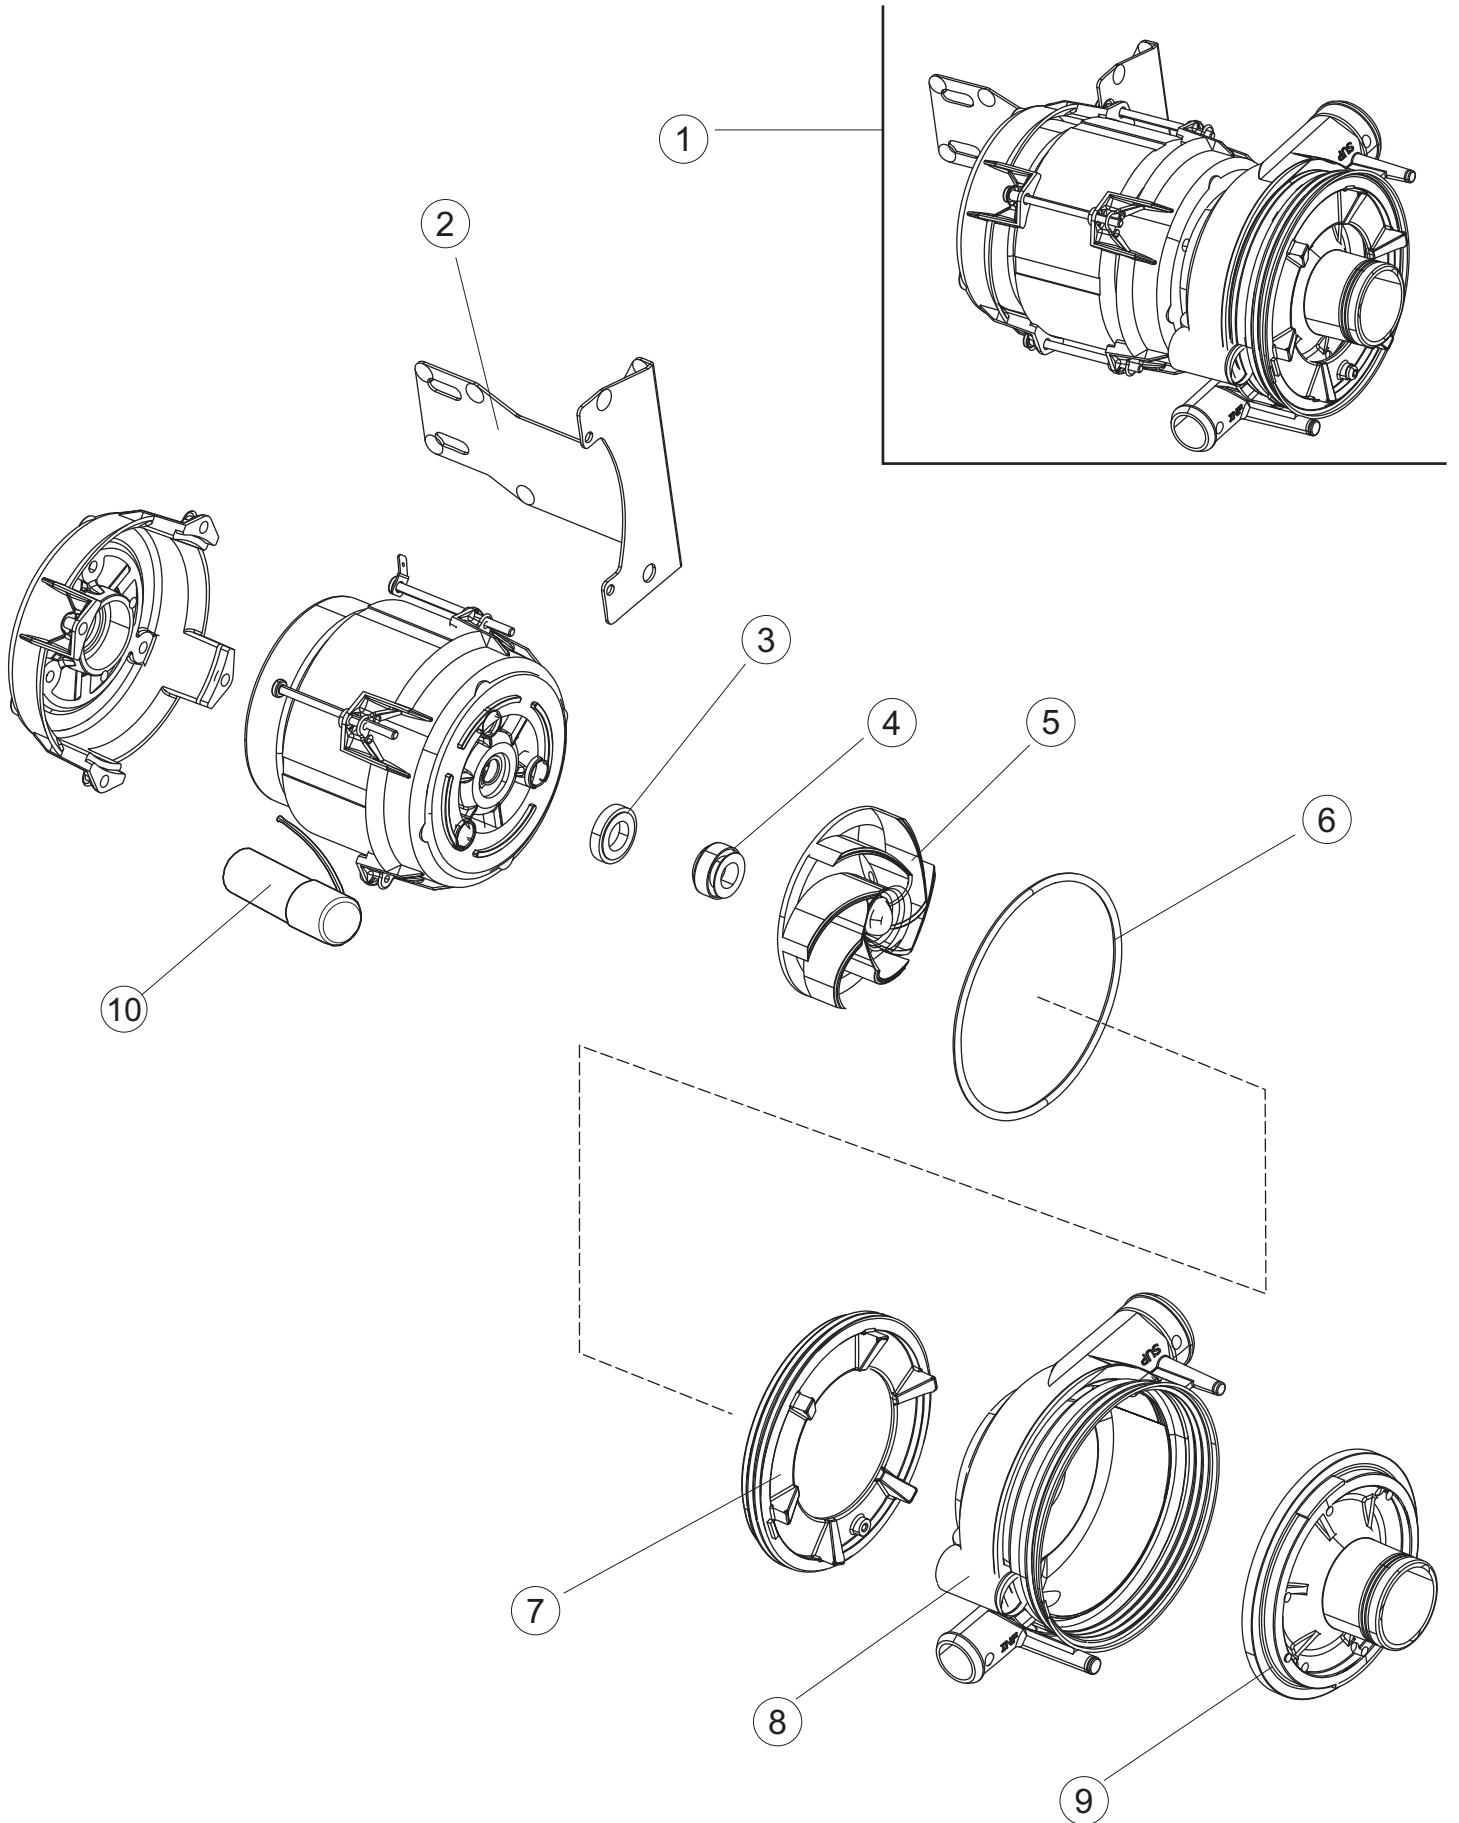

5

Page	Ref	Part Code	Description
5	1	MH100583	RUBBER TUBE 12x19.5mm (per Mtr)
5	2	MH101385	HOSE CLIP 12-22
5	3	MH100584	CONNECTOR 3 WAY – RINSE
5	4	MH102695	TUBE 6x9mm PVC CLEAR (per Mtr)
5	5	MH101389	HOSE CLIP 8-12
5	6	MH101128	OUTLET HOSE for BOOSTER PUMP
5	7	MH103998	BREAK TANK – PLASTIC
5	8	MH100601	SAFETY THERMOSTAT 95°C – BOILER
5	9	MH100599	GASKET for RINSE ELEMENT
5	10	MH103715	TEMPERATURE PROBE – WASH or RINSE CYCLE
5	11	MH103646	ELEMENT 6Kw 230V c/w GASKET – BOILER
5	12	MH101070	ELEMENT COVER
5	13	MH103983	BOILER
5	14	MH101386	HOSE CLIP 20-32 / 9
5	15	MH103989	ASPIRATION HOSE
5	16	MH101386	HOSE CLIP 20-32 / 9
5	17	MH103992	BOOSTER PUMP 230V 200W c/w CAP
5	18	MH102166	TUBE WRAS APPROVED (per Mtr)
5	19	MH101390	INLET TUBE
5	20	MH100380	SOLENOID VALE SINGLE STRAIGHT 11.5mm
5	21	MH104388	FEED TUBE 5x11mm – RINSE AID BOILER (per Mtr)
5	23	MH103990	BOILER PRESSURE CHAMBER
5	24	MH103991	RUBBER HOSE
5	26	MH100602	PRESSURE SWITCH 110 / 60
5	31	MH101122	RUBBER TUBE 20x30mm (per Mtr)
5	33	MH103995	NUT – PLASTIC
5	34	MH103996	RUBBER GASKET
5	35	MH103726	PROBE HOLDER for THERMOSTAT

6

Page	Ref	Part Code	Description
6	1	MH100087	O-RING
6	3	MH104480	RINSE SPINDLE
6	5	MH104687	WASH ARM – LOWER
6	6	MH104380	RINSE ARM
6	7	MH103846	THUMB NUT
6	8	MH104373	RINSE ARM SPINDLE
6	9	MH104383	RINSE JET
6	10	MH100414	O-RING
6	11	MH102006	O-RING
6	12	MH104272	CENTRE RINSE BOSS
6	13	MH101102	END PLUG for RINSE ARM
6	14	MH104276	SPINDLE LOCK
6	15	MH104686	RINSE ARM – LOWER
6	16	MH104688	BUSH – LOWER WASH ARM
6	17	MH102229	RING NUT
6	18	MH104689	SPINDLE – WASH ARM
6	19	MH104132	THUMB NUT
6	20	MH104690	WASH ARM – UPPER
6	21	MH100615	SPLIT RING