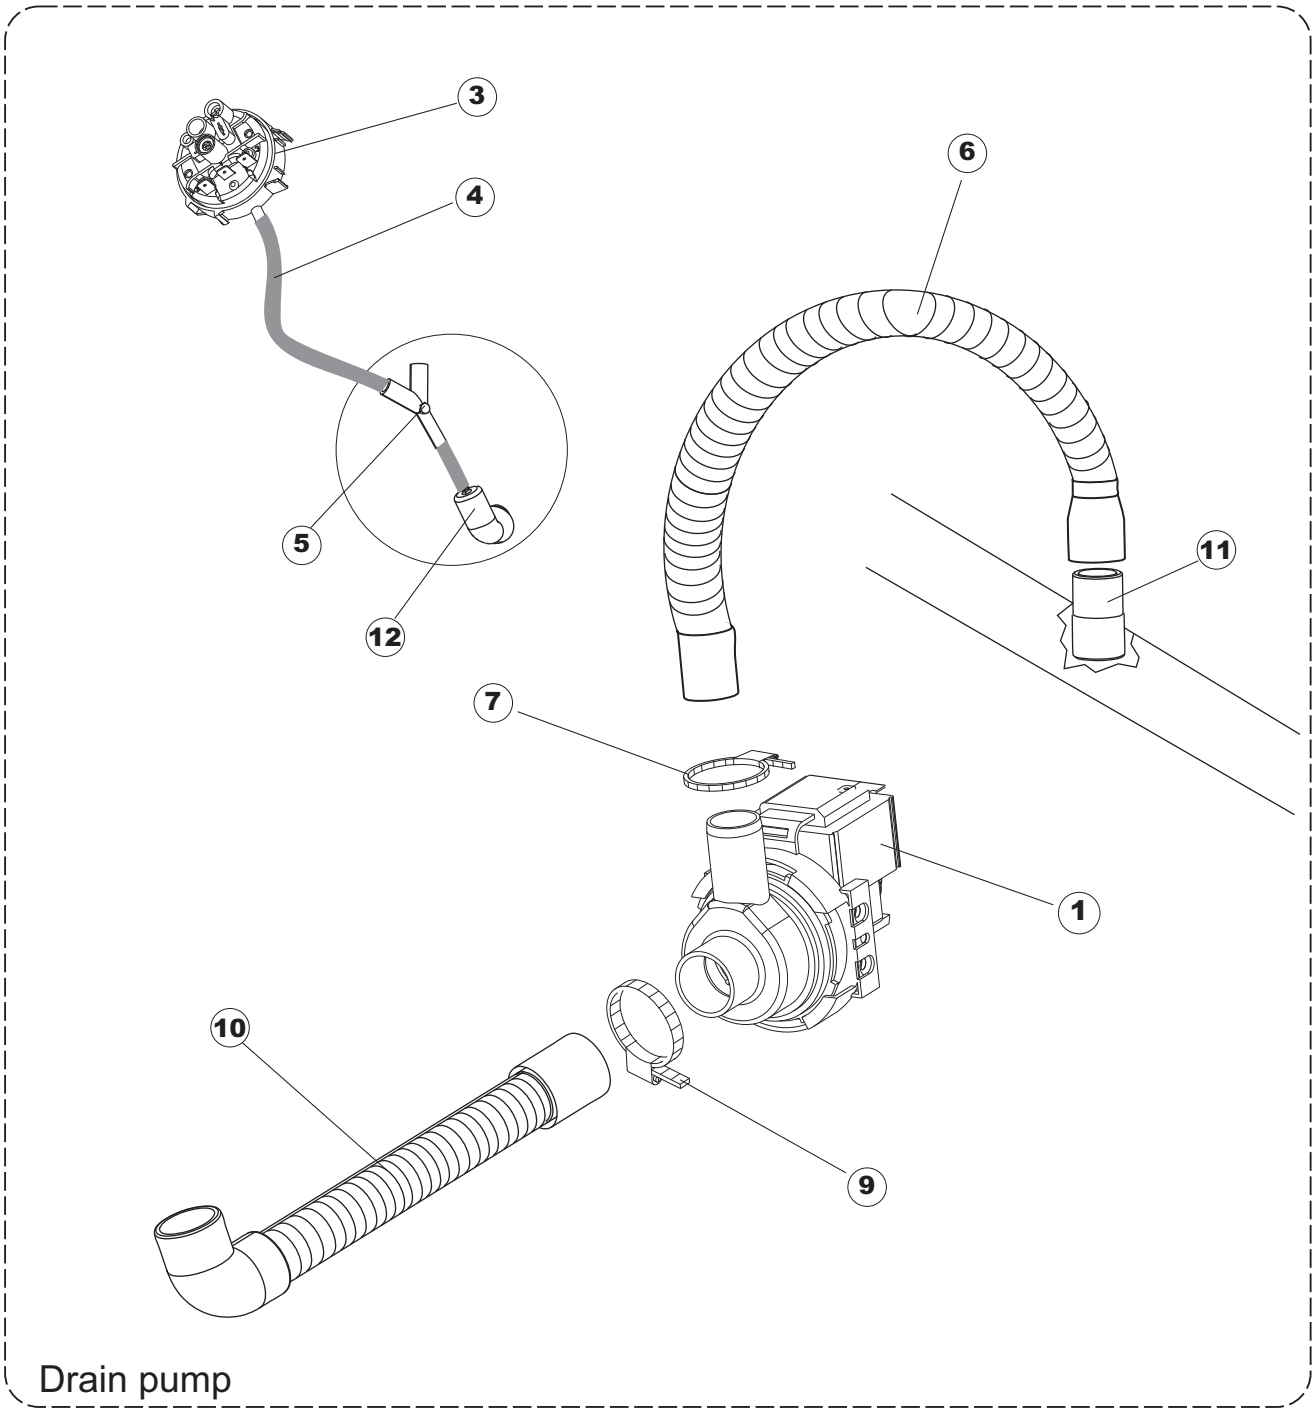

Page	Ref	Part Code	Description
8	1	MH104583	Drain Pump Motor
8	3	MH101143	Safety Pressure Switch 180/70
8	4	MH100518	Pipe 4mm x 7mm
8	5	MH104744	Y-piece
8	6	MH104745	Hose From Drain Pump Motor to Fitting
8	7	MH101386	Hose Clamp 20-32mm
8	9	MH104746	Hose Clamp 35-50mm
8	10	MH104389	Hose – Sump to Drain Pump Motor
8	11	MH104684	Fitting
8	12	MH101092	Wash Tank Pressure Switch Air Chamber