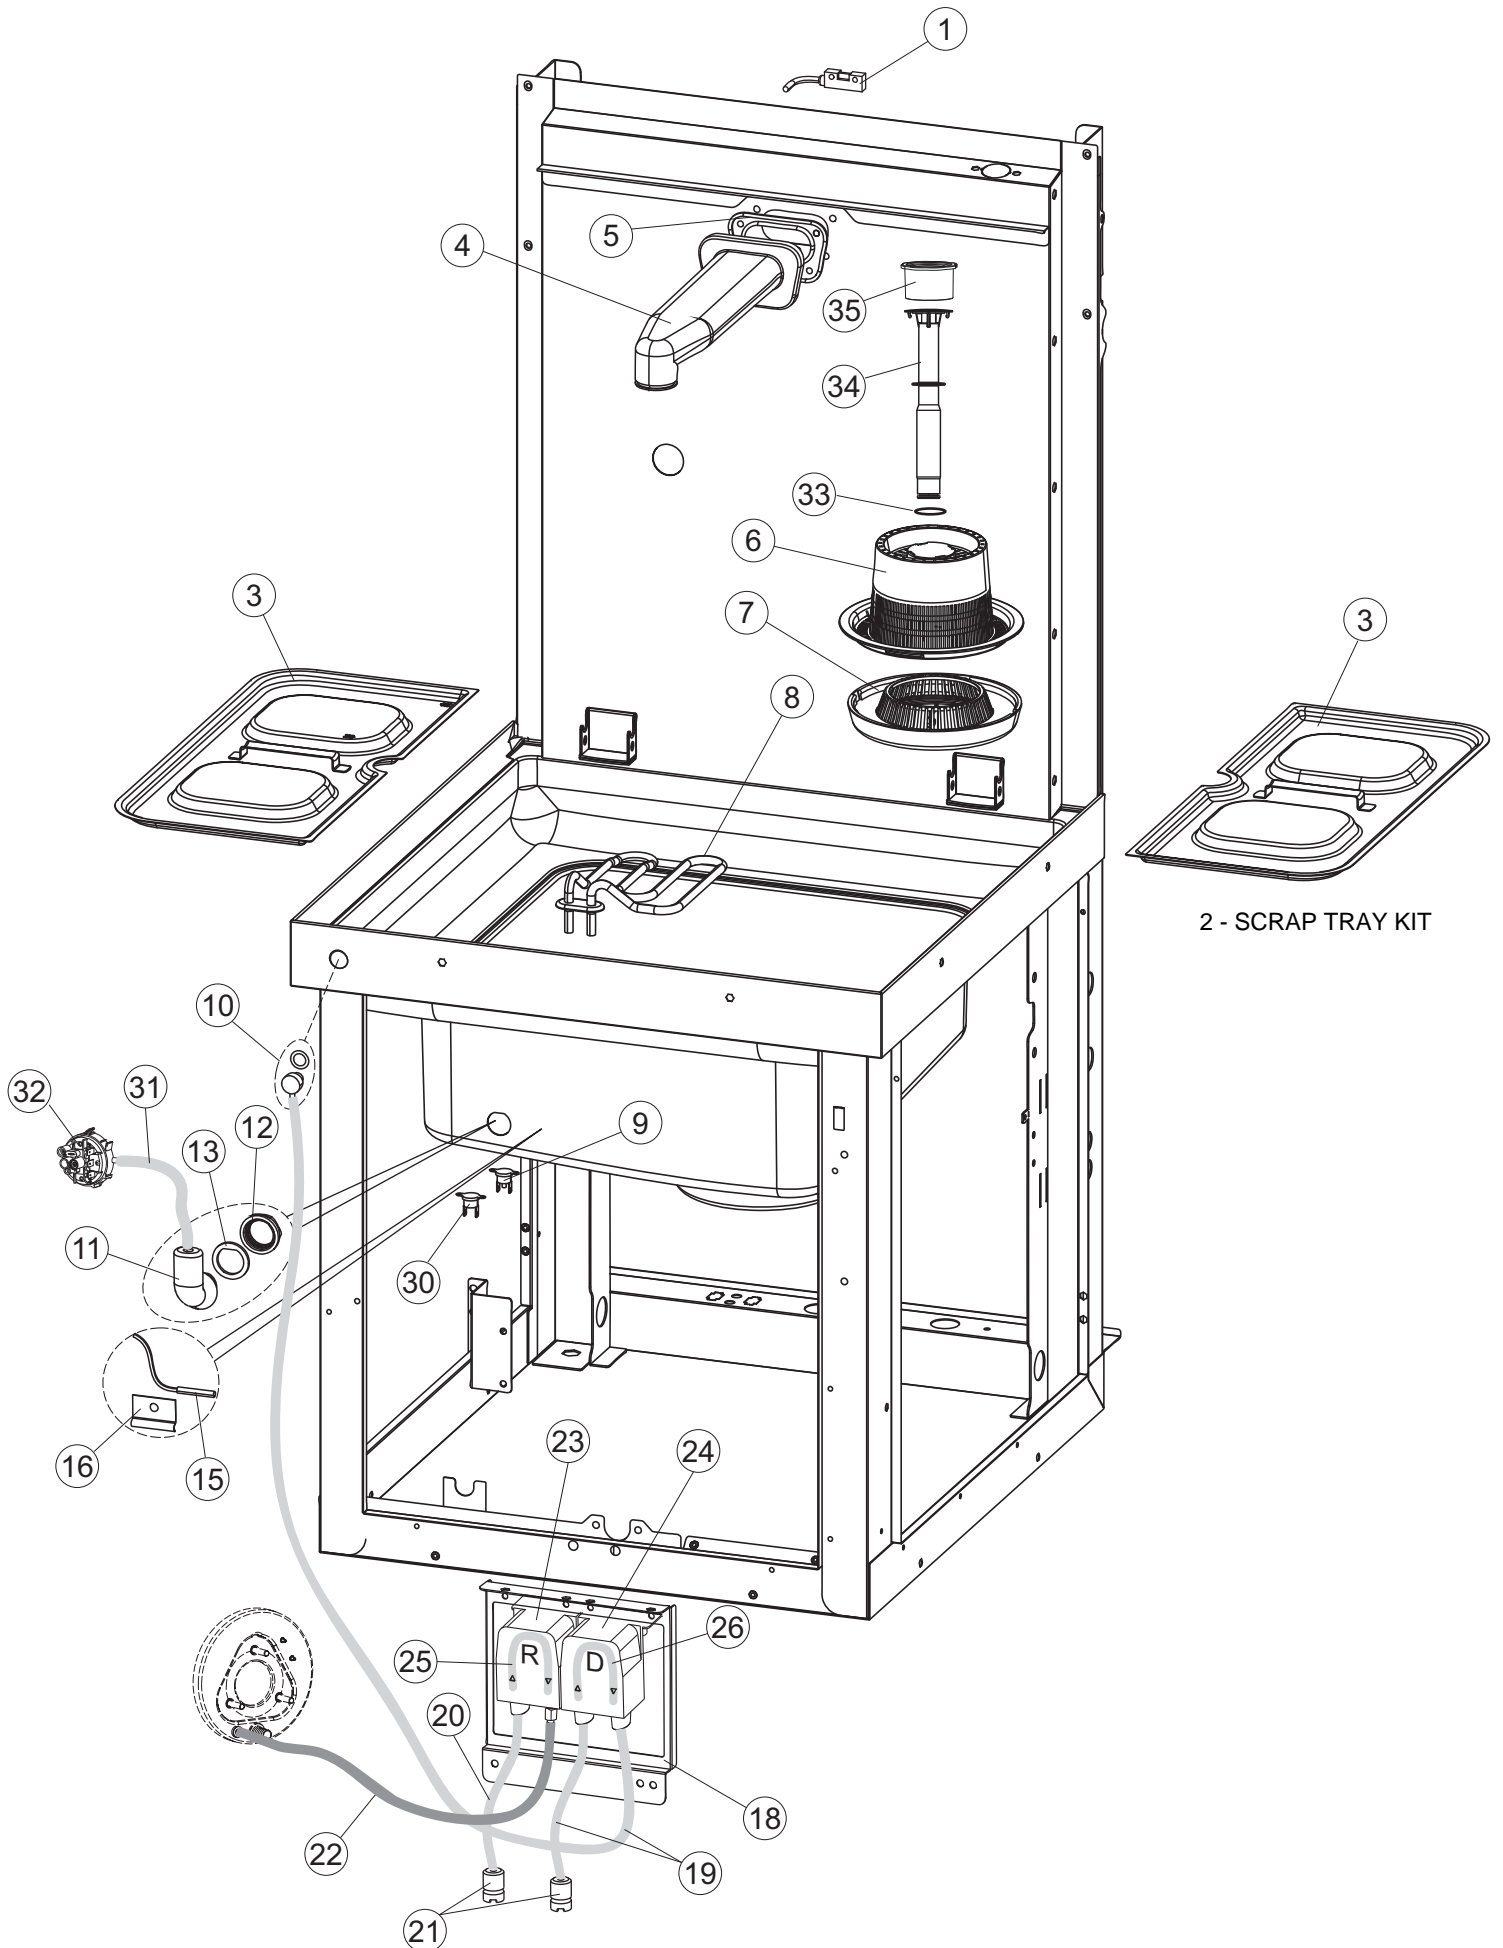

3

2 - SCRAP TRAY KIT

Page	Ref	Part Code	Description
3	1	MH100377	DOOR SWITCH
3	2	MH105002	COMPLETE SCRAP TRAY KIT
3	3	MH104593	SCRAP TRAY FILTER
3	4	MH100605	UPPER WASH SUPPORT / FEED
3	5	MH100606	GASKET for WASH FEED
3	6	MH103915	ASPIRATION FILTER COMPLETE
3	7	MH103918	RING NUT BODY INLET & DRAIN
3	8	MH104659	ELEMENT 2.5Kw 230V
3	9	MH100601	SAFETY THERMOSTAT 95°C – BOILER
3	10	MH104266	DETERGENT ELBOW M12 – METAL
3	11	MH101092	AIR BOX
3	12	MH101364	PLASTIC NUT
3	13	MH101363	GASKET for AIR BOX
3	15	MH103715	TEMPERATURE PROBE – WASH / RINSE CYCLE
3	16	MH101316	FIXING PLATE
3	18	MH104201	BRACKET for CHEMICAL DOSER
3	19	MH101089	TUBE 4x6mm CLEAR (per Mtr)
3	20	MH100745	Tube 4X6mm PCV (1Mtr pack)
3	21	MH104325	BOTTLE WEIGHT & FILTER
3	22	MH104388	FEED TUBE 5x11mm RINSE AID BOILER (per Mtr)
3	23	MH103986	PERISTALTIC RINSE AID PUMP
3	24	MH103979	DETERGENT PUMP 3 l/h
3	25	MH104643	INTERNAL RINSE AID SQUEEZE TUBE 5x10mm
3	26	MH104642	INTERNAL DETERGENT SQUEEZE TUBE 6x10mm
3	30	MH103821	CONTACT THERMOSTAT 90°C
3	31	MH100518	CHEMICAL TUBE 4x7mm
3	32	MH101382	PRESSURE SWITCH 40/20
3	33	MH104675	O-RING
3	34	MH104676	DRAIN PLUG
3	35	MH104677	DRAIN PLUG CAP