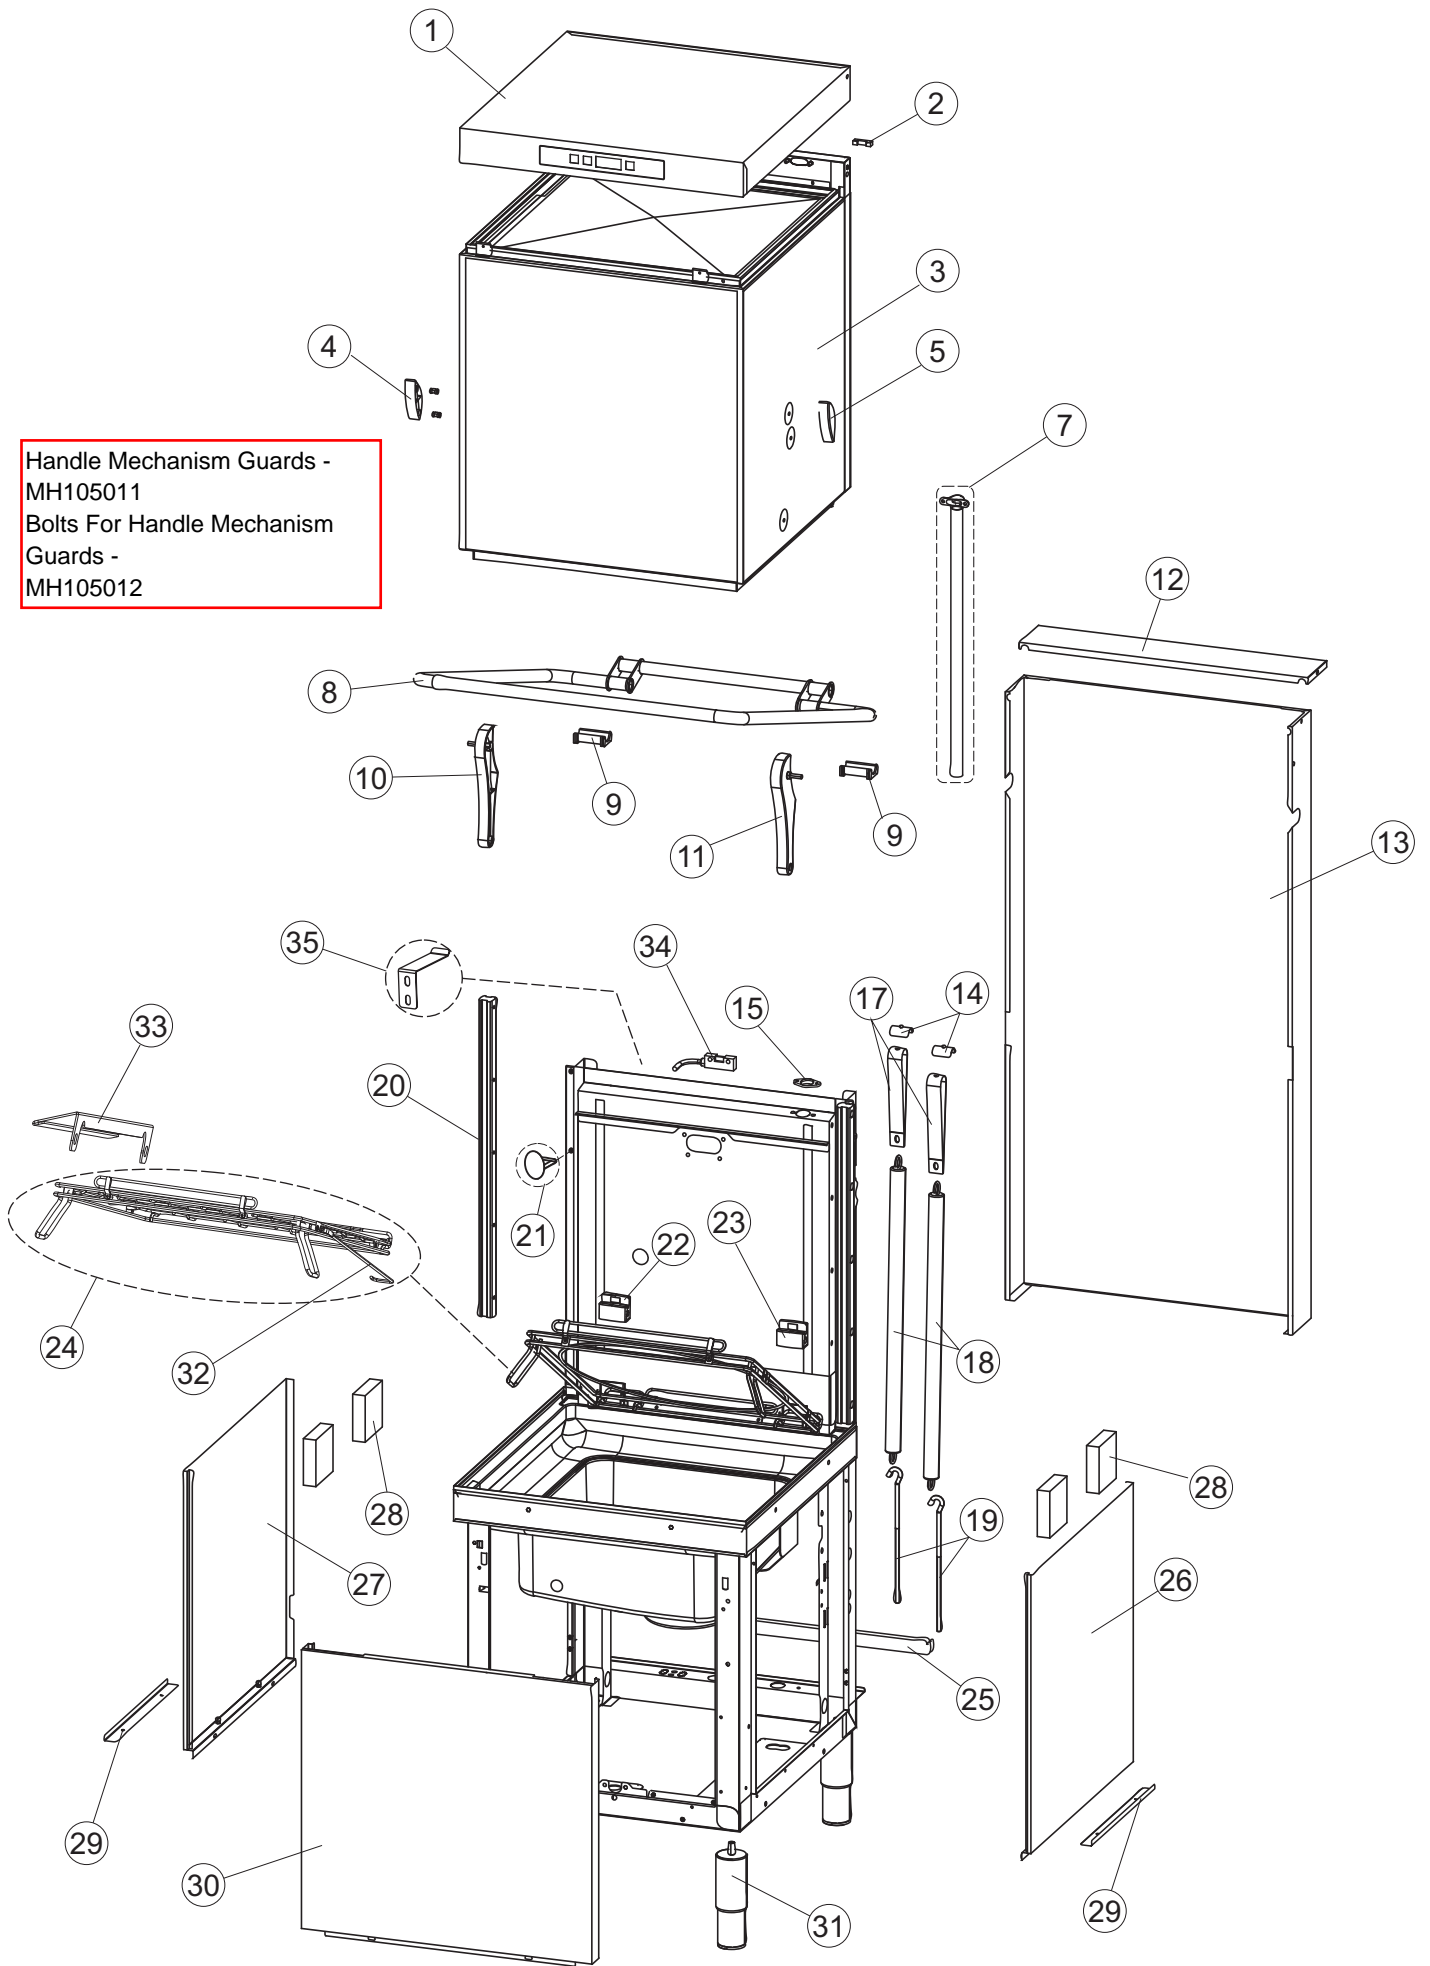

Handle Mechanism Guards -
MH105011
Bolts For Handle Mechanism
Guards -
MH105012

Page	Ref	Part Code	Description
1	1	MH104660	TOP PANEL
1	2	MH101077	MAGNET for MICROSWITCH
1	3	MH104661	COMPLETE SQUARE HOOD ASSEMBLY
1	4	MH104662	BUFFER for HOOD L/H
1	5	MH104663	BUFFER for HOOD R/H
1	7	MH104646	RIBBON CABLE GUIDE TUBE
1	8	MH104664	HOOD HANDLE
1	9	MH104647	BEARING / SUPPORT – HOOD HANDLE
1	10	MH104665	HOOD HANDLE SUPPORT L/H
1	11	MH104666	HOOD HANDLE SUPPORT R/H
1	12	MH104648	COVER for REAR PANEL
1	13	MH104667	REAR PANEL
1	14	MH104668	TOP BUSH for HOOD SPRING
1	15	MH104669	GUIDE RING
1	17	MH104670	UPPER MOUNT – HOOD SPRING
1	18	MH102396	SPRING for HOOD
1	19	MH100570	SPRING ADJUSTMENT HOOK
1	20	MH104649	HOOD GUIDE(SOLD INDIVIDUALLY)
1	21	MH104704	HOOD GUIDE SPACER
1	22	MH104650	BASKET CARRIAGE MOUNTING BRACKET L/H
1	23	MH104651	BASKET CARRIAGE MOUNTING BRACKET R/H
1	24	MH104653	RACK FRAME
1	25	MH104671	HOOD SPRING TENSION BAR
1	26	MH104654	SIDE PANEL R/H
1	27	MH104655	SIDE PANEL L/H
1	28	MH100565	ADHESIVE PAD
1	29	MH100567	FRONT STRIP
1	30	MH104672	FRONT PANEL
1	31	MH100566	MACHINE FOOT
1	32	MH104673	BASKET CARRIAGE SUPPORT BAR
1	33	MH104705	BRACKET
1	34	MH100377	DOOR SWITCH
1	35	MH104656	BRACKET

2

Page	Ref	Part Code	Description
2	1	MH104657	CMOPLETE ELECTRIC PANEL
2	2	MH103415	RELAY 2 POLE 16A AC 230V 8 PIN (FINDER)
2	3	MH104546	MAIN PCB BOARD
2	4	MH100573	RELAY 1 POLE 30A AC 230V 4 PIN (FINDER)
2	7	MH102375	CONTACTOR 4Kw 22A AC 230V COIL (SIEMANS)
2	10	MH100262	TERMINAL BLOCK 6 POLE
2	11	MH100580	FUSE 4A
2	12	MH100282	FUSE 100Ma 5x20T
2	13	MH100281	FUSE 2A 5x20T
2	18	MH101313	RIBBON CABLE
2	19	MH104545	DISPLAY PCB
2	20	MH101059	PCB LOCATION SPACER
2	21	MH101355	NUT M3 WHITE PLASTIC
2	22	MH104674	FASCIA
2	23	MH101397	PCB FOOT
2	24	MH104199	CABLE GLAND
2	25	MH104641	CABLE – SINGLE PHASE 3 CORE 32A
2	26	MH104658	PLASTIC CONTROLS COVER