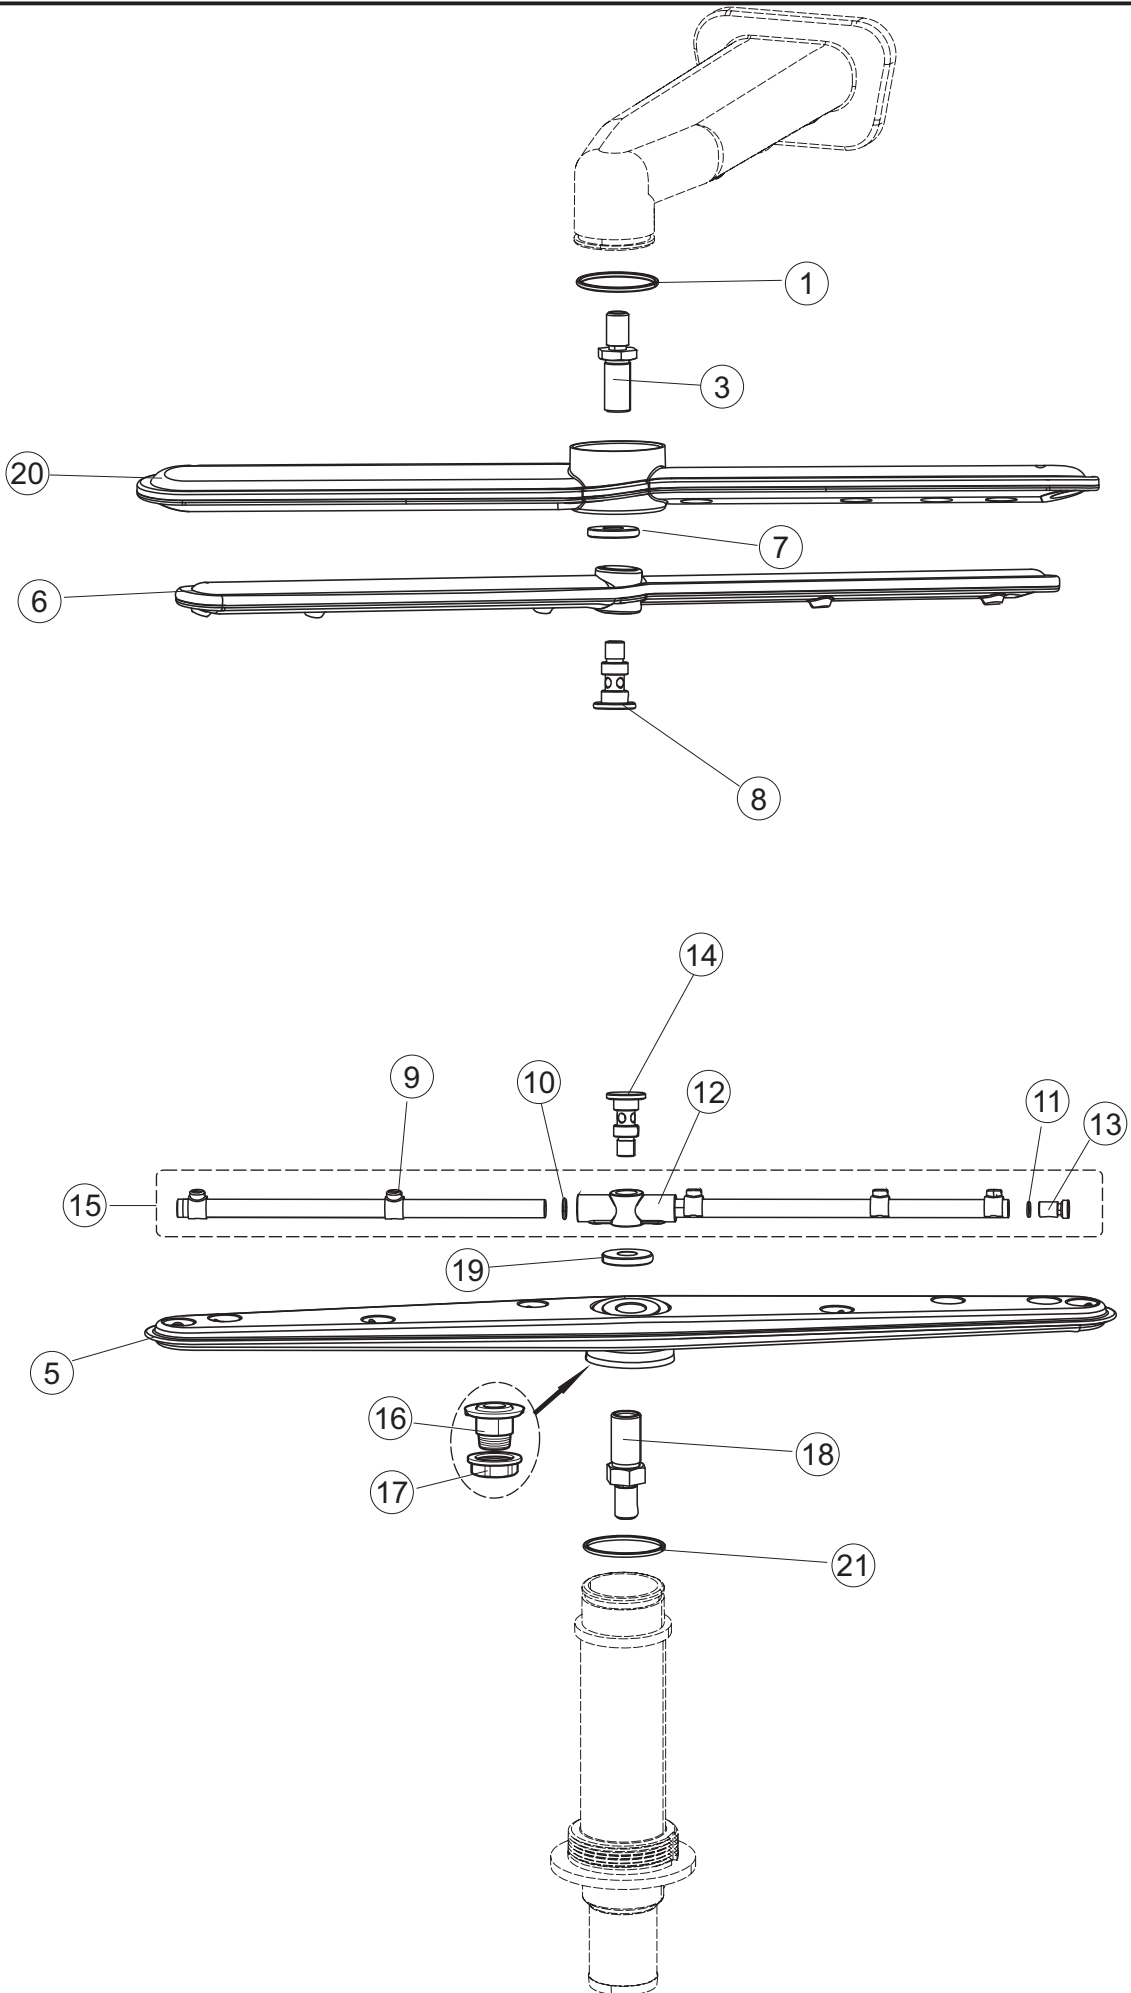

6

Page	Ref	Part Code	Description
6	1	MH100087	O-RING
6	3	MH104480	RINSE SPINDLE
6	5	MH104687	WASH ARM – LOWER
6	6	MH104380	RINSE ARM
6	7	MH103846	THUMB NUT
6	8	MH104373	RINSE ARM SPINDLE
6	9	MH104383	RINSE JET
6	10	MH100414	O-RING
6	11	MH102006	O-RING
6	12	MH104272	CENTRE RINSE BOSS
6	13	MH101102	END PLUG for RINSE ARM
6	14	MH104276	SPINDLE LOCK
6	15	MH104686	RINSE ARM – LOWER
6	16	MH104688	BUSH – LOWER WASH ARM
6	17	MH102229	RING NUT
6	18	MH104689	SPINDLE – WASH ARM
6	19	MH104132	THUMB NUT
6	20	MH104690	WASH ARM – UPPER
6	21	MH100615	SPLIT RING