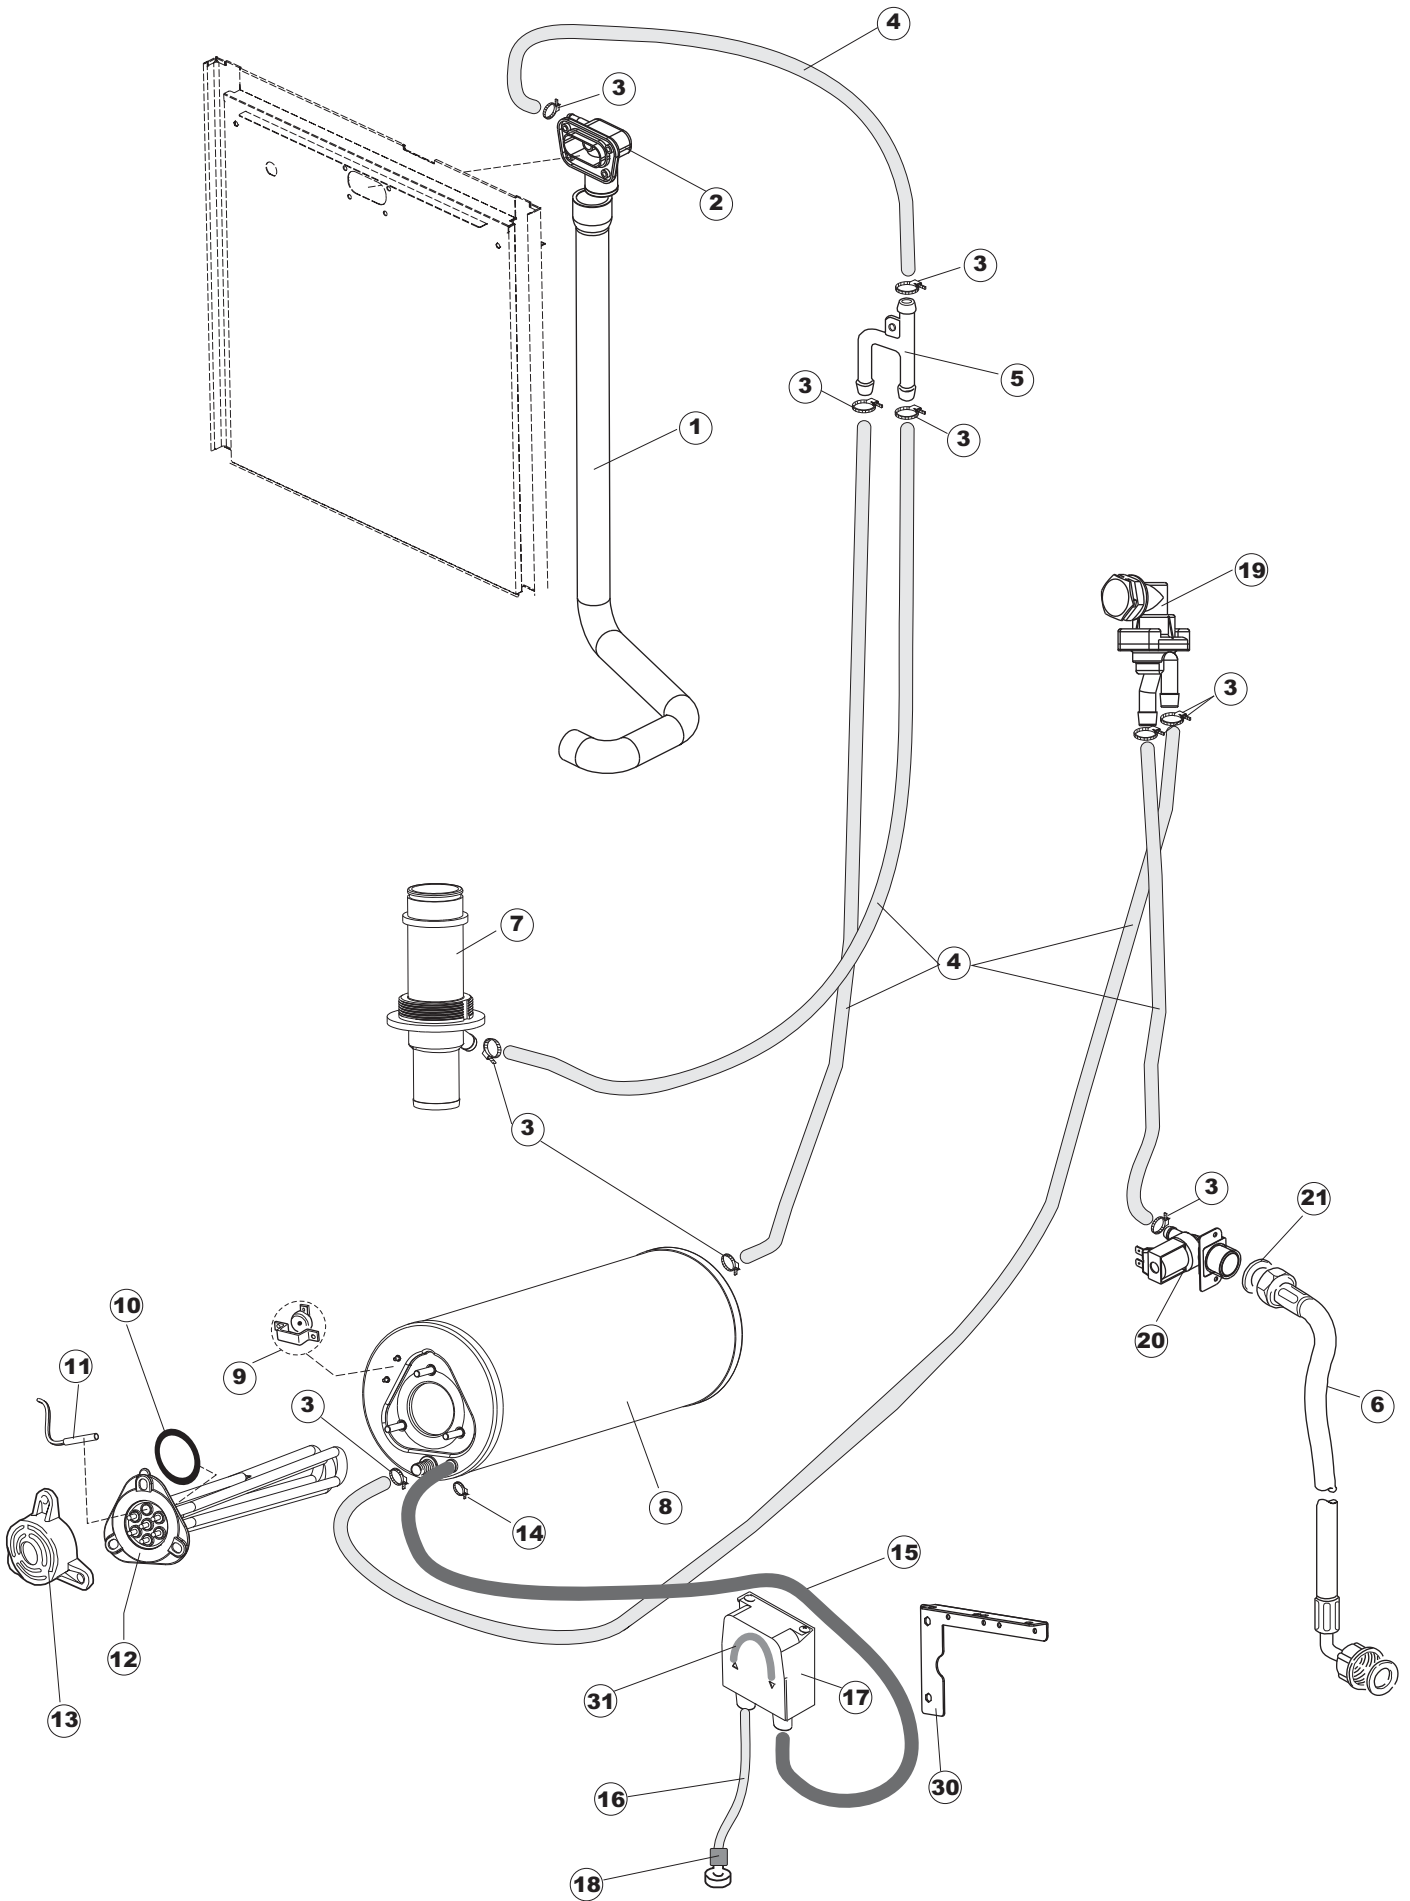

1

Page	Ref	Part Code	Description
1	1	MH101376	COMPLETE HOOD
1	2	MH101077	MAGNET FOR MICROSWITCH
1	3	MH103814	GUIDE FOR HOOD HANDLE
1	4	MH100626	GUIDE FOR HOOD – NYLON
1	5	MH100433	HOOD GUIDE(SOLD INDIVIDUALLY)
1	6	MH103815	REAR PANEL – TOP PLATE
1	7	MH100556	REAR PANEL
1	8	MH100557	SPRING MOUNTING PLATE
1	9	MH100558	HANDLE PROTECTION
1	10	MH100571	SPRING for HOOD
1	11	MH100562	BEARING FOR HOOD HANDLE
1	12	MH100570	SPRING ADJUSTMENT HOOK
1	13	MH100569	BACK STRIP
1	14	MH100563	BUFFER
1	15	MH100561	HANDLE FOR HOOD
1	16	MH100565	ADHESIVE PAD
1	17	MH100564	RACK CARRIER
1	18	MH100560	SIDE PANEL L/H
1	19	MH100568	SIDE PANEL R/H
1	20	MH100567	FRONT STRIP
1	21	MH100566	ADJUSTABLE FOOT
1	22	MH104644	FRONT PANEL

Page	Ref	Part Code	Description
4	1	MH100605	UPPER WASH SUPPORT / FEED
4	2	MH100606	GASKET for WASH FEED
4	3	MH101180	WASH TUBE CONNECTION (TOP REAR)
4	4	MH101383	HOSE CLAMP 40-60
4	5	MH101377	WASH TUBE
4	6	MH101384	HOSE CLAMP 32-50
4	7	MH103931	BOTTOM WASH / RINSE SUPPORT COLUMN
4	8	MH103930	RUBBER TUBE
4	9	MH101386	HOSE CLIP 20-32
4	10	MH103926	ASPIRATON HOSE
4	11	MH103920	ASPIRATON & DRAIN BODY
4	15	MH100490	INSERT SEAL 10mm dia.