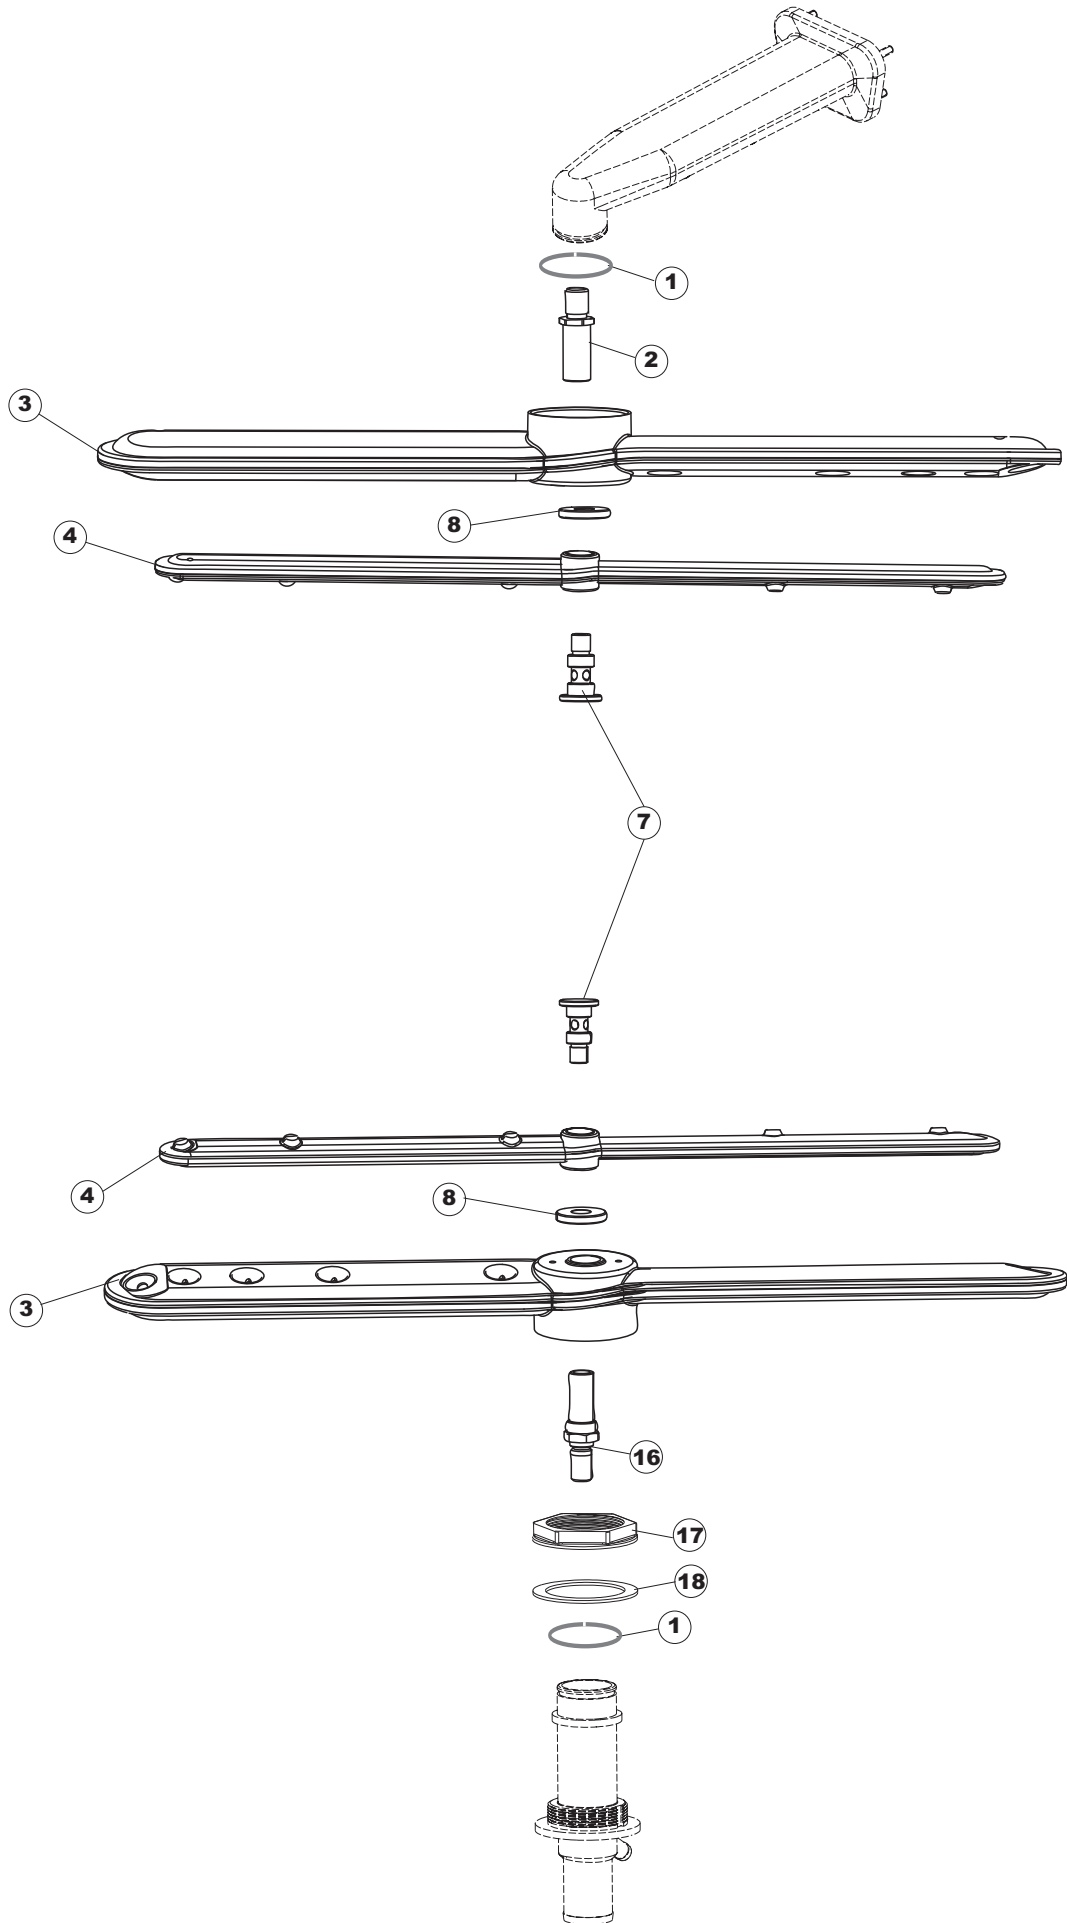

6

Page	Ref	Part Code	Description
6	1	MH100087	O-RING
6	2	MH104480	WASH SPINDLE
6	3	MH104701	WASH ARM COMPLETE
6	4	MH104499	RINSE ARM COMPLETE
6	7	MH104373	RINSE ARM SPINDLE
6	8	MH103846	THUMB NUT
6	16	MH104482	WASH ARM SPINDLE ST/ST
6	17	MH103941	RING NUT - WASH/RINSE SUPPORT COLUMN
6	18	MH103942	GASKET - WASH/RINSE SUPPORT COLUMN