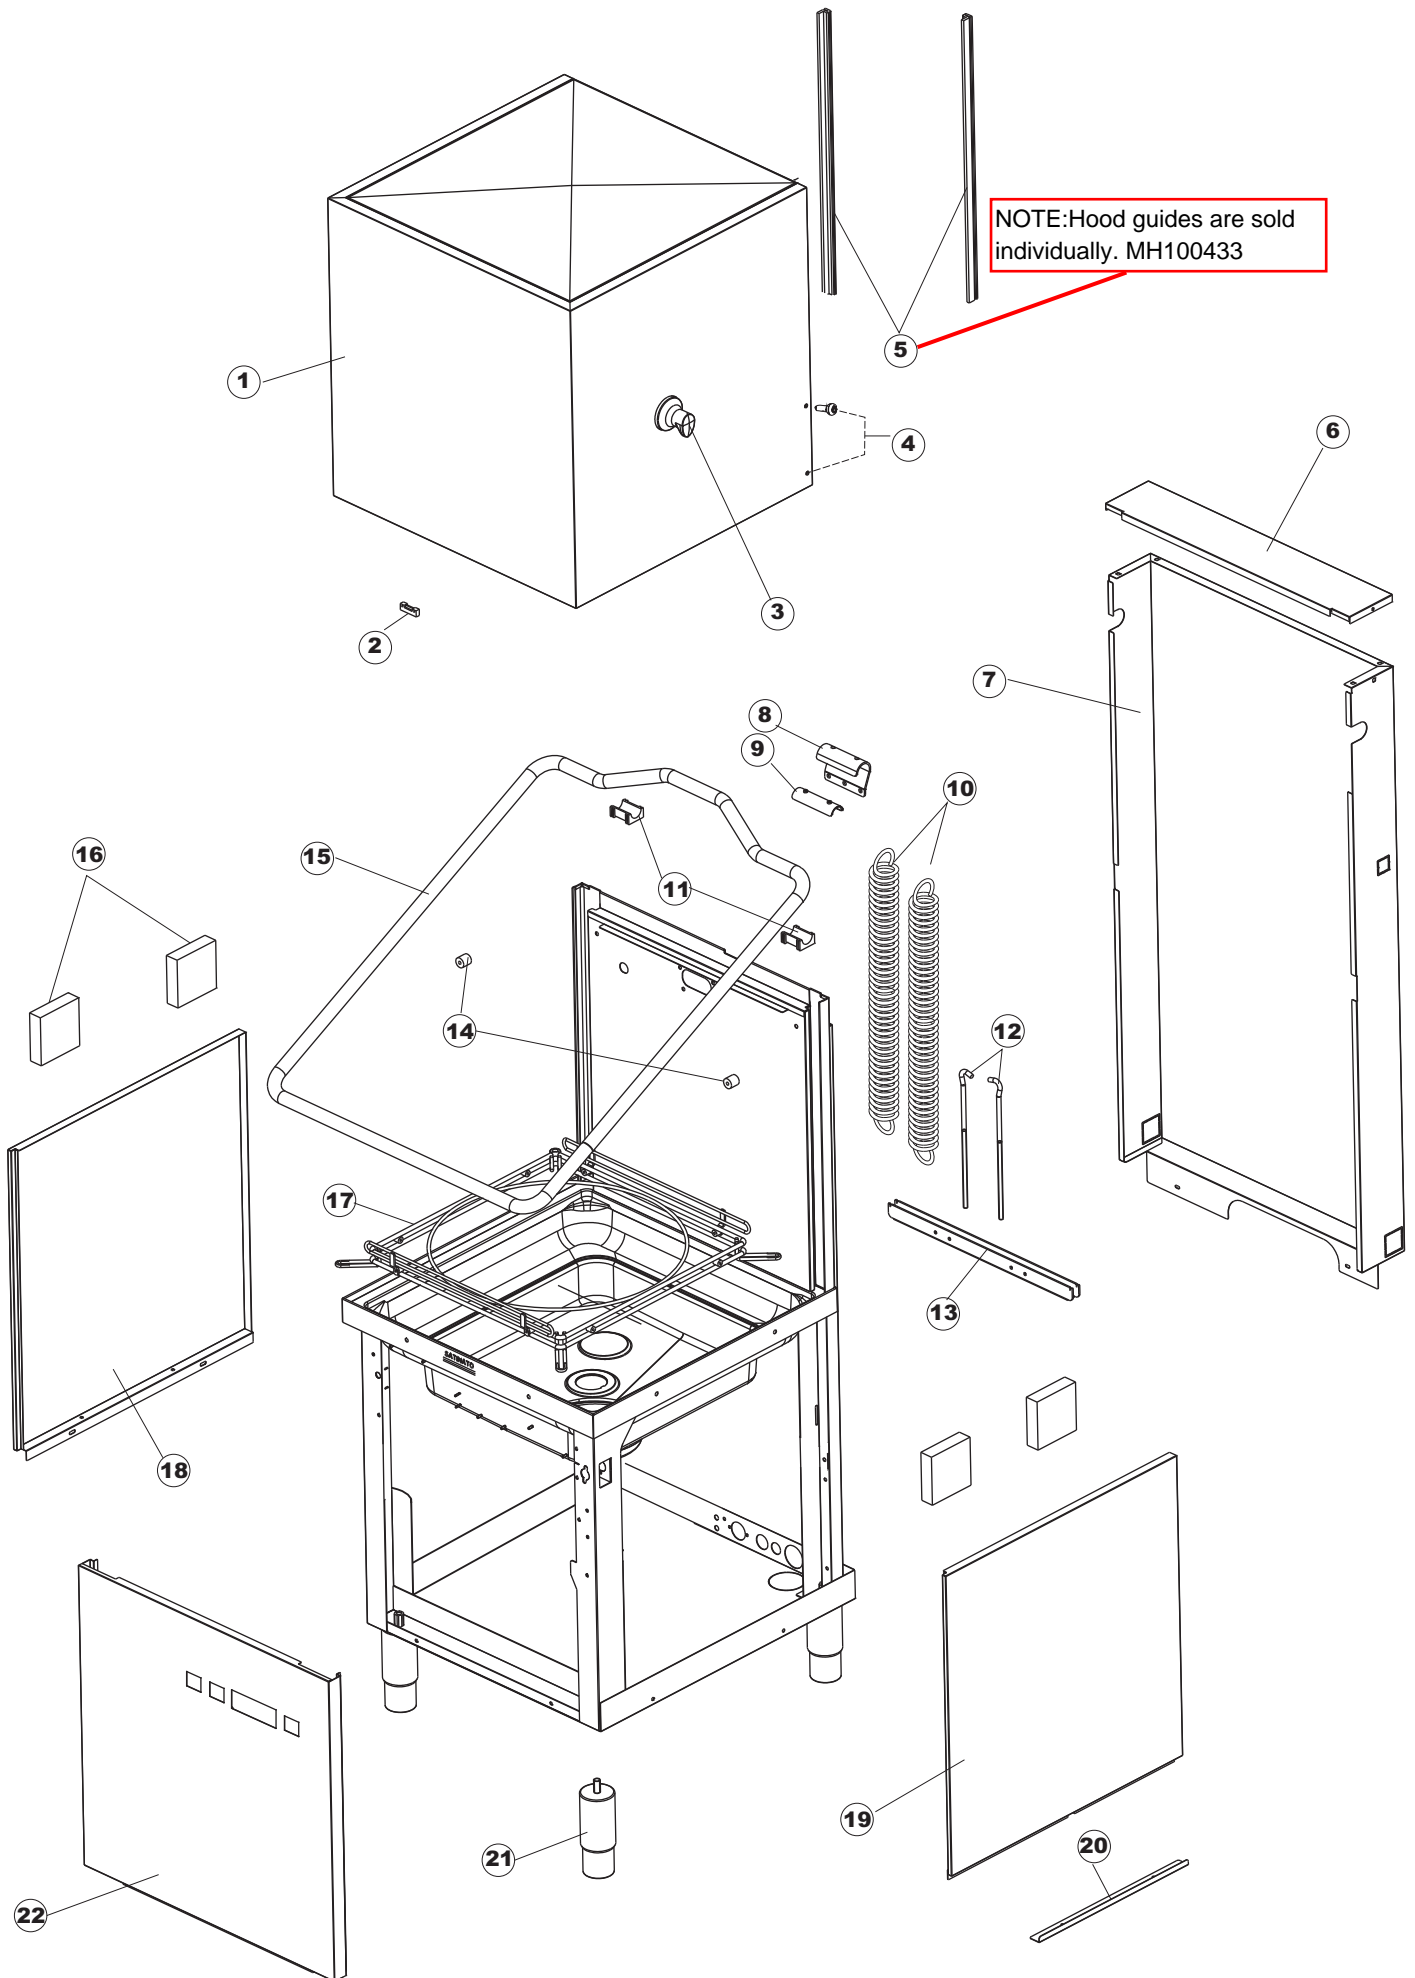

1

Page	Ref	Part Code	Description
1	1	MH101376	COMPLETE HOOD
1	2	MH101077	MAGNET FOR MICROSWITCH
1	3	MH103814	GUIDE FOR HOOD HANDLE
1	4	MH100626	GUIDE FOR HOOD – NYLON
1	5	MH100433	HOOD GUIDE(SOLD INDIVIDUALLY)
1	6	MH103815	REAR PANEL – TOP PLATE
1	7	MH100556	REAR PANEL
1	8	MH100557	SPRING MOUNTING PLATE
1	9	MH100558	HANDLE PROTECTION
1	10	MH100571	SPRING for HOOD
1	11	MH100562	BEARING FOR HOOD HANDLE
1	12	MH100570	SPRING ADJUSTMENT HOOK
1	13	MH100569	BACK STRIP
1	14	MH100563	BUFFER
1	15	MH100561	HANDLE FOR HOOD
1	16	MH100565	ADHESIVE PAD
1	17	MH100564	RACK CARRIER
1	18	MH100560	SIDE PANEL L/H
1	19	MH100568	SIDE PANEL R/H
1	20	MH100567	FRONT STRIP
1	21	MH100566	ADJUSTABLE FOOT
1	22	MH104644	FRONT PANEL

Page	Ref	Part Code	Description
2	1	MH103820	PLASTIC CURTAIN for CONTROLS 480x300mm
2	2	MH104697	BACK PLATE for CONTROLS & PCB
2	3	MH102375	CONTACTOR SIEMANS 1NO 4Kw
2	4	MH100581	COVER PLATE for FUSE CARRIER
2	5	MH103970	FUSE 4A 5x20mm
2	6	MH100582	HOLDER for FUSE
2	7	MH104552	MAIN PCB BOARD
2	8	MH101397	PCB FOOT
2	9	MH101371	BRACKET
2	10	MH103912	PROTECTION
2	11	MH100262	TERMINAL BLOCK 6 POLE
2	12	MH101372	GLAND for CABLE
2	14	MH104700	FASCIA
2	15	MH101373	RIBBON CABLE
2	16	MH101374	PVC PROTECTION
2	17	MH101355	NUT M3 – WHITE PLASTIC
2	18	MH101059	PCB LOCATION SPACER
2	19	MH104545	DISPLAY PCB
2	35	MH104512	AUXILIARY PCB BOARD