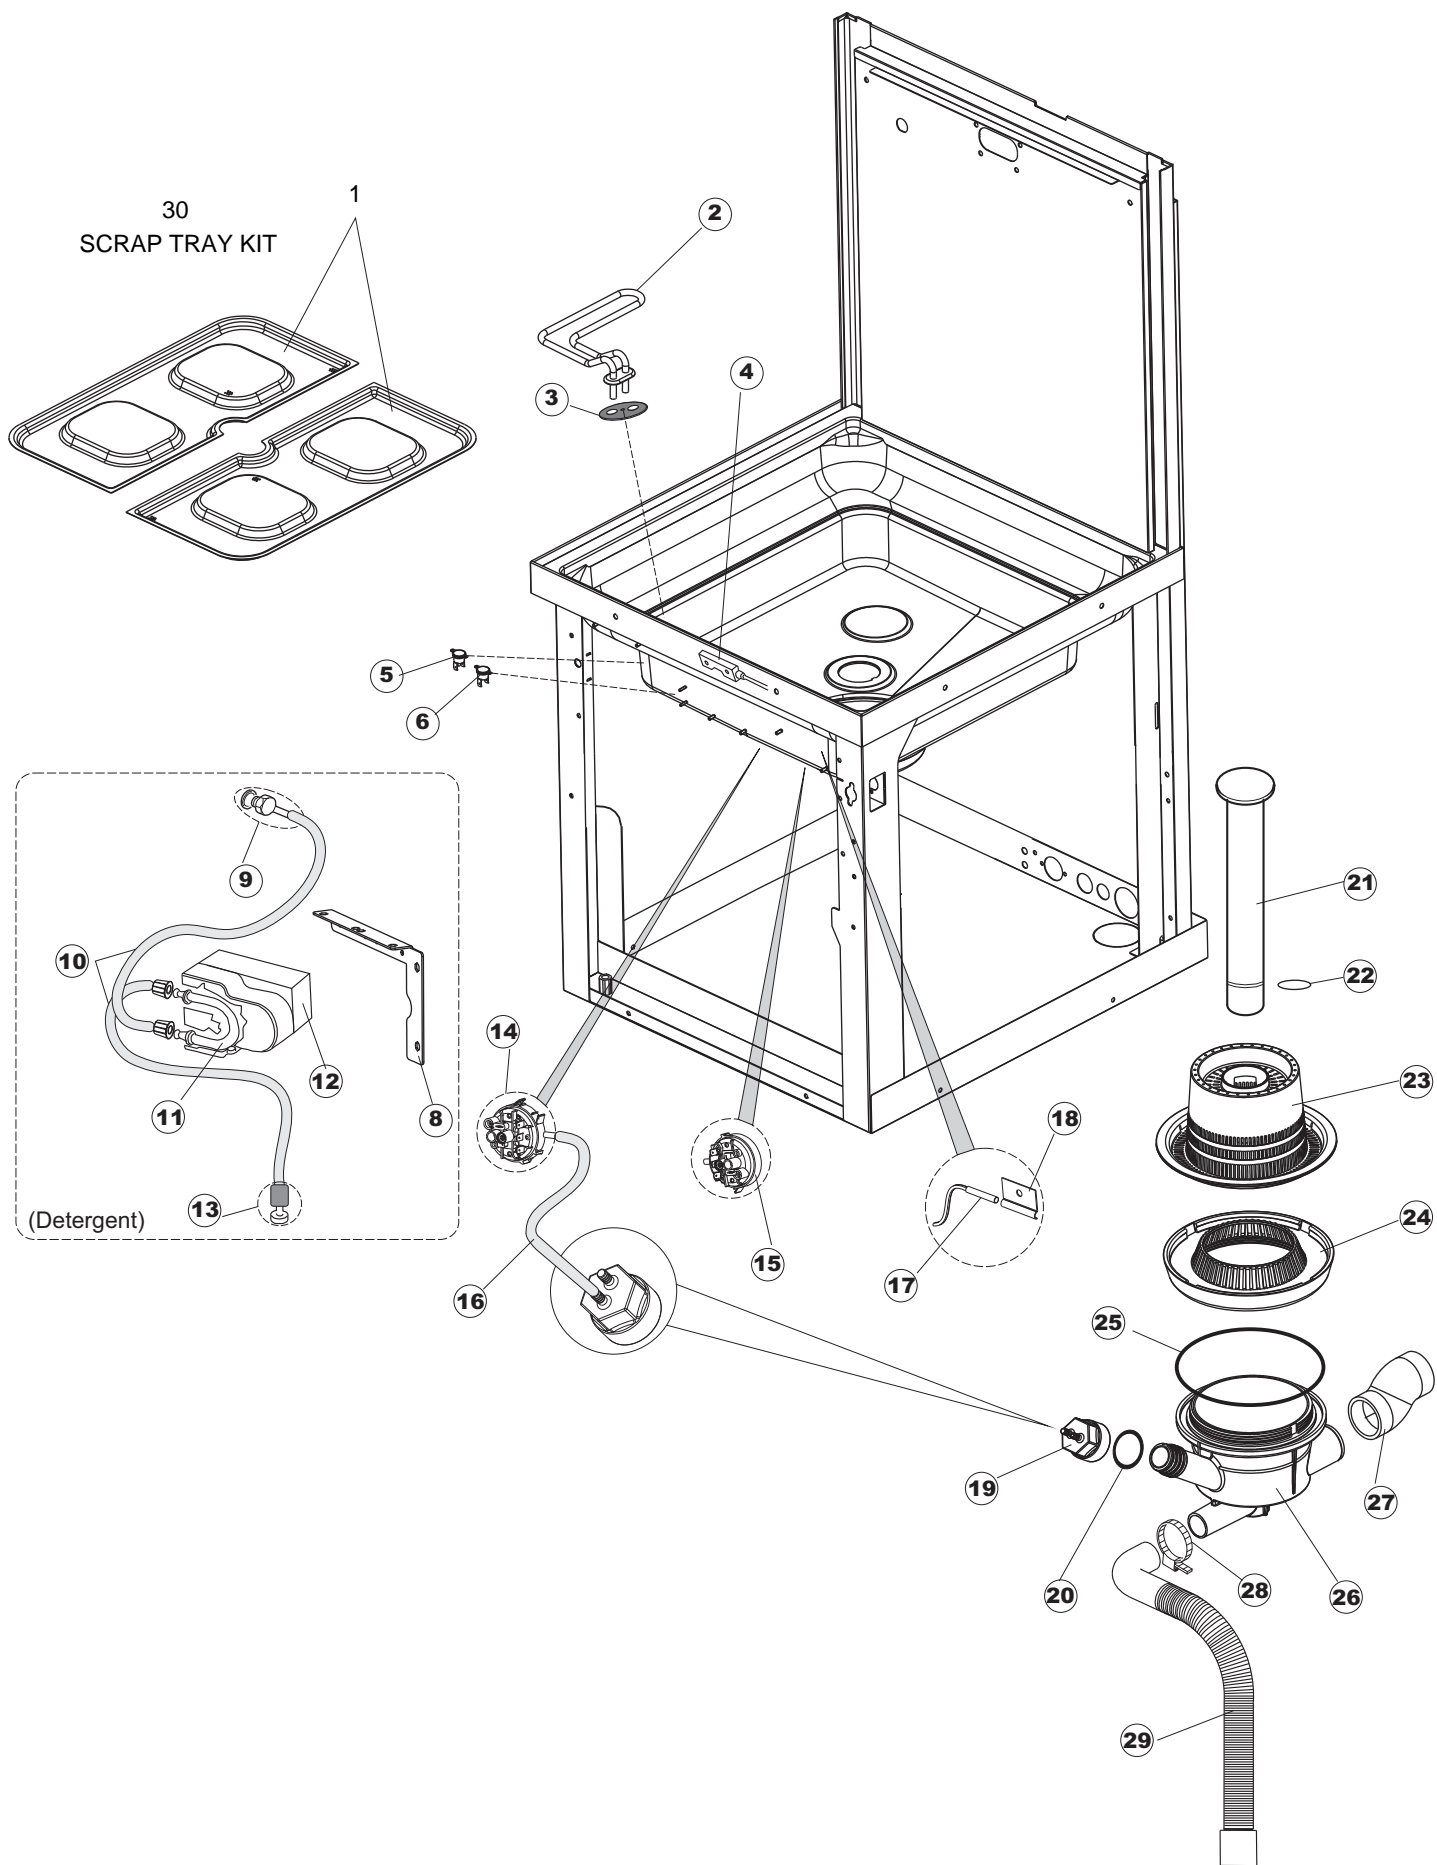

1

Page	Ref	Part Code	Description
1	1	MH101376	COMPLETE HOOD
1	2	MH101077	MAGNET FOR MICROSWITCH
1	3	MH103814	GUIDE FOR HOOD HANDLE
1	4	MH100626	GUIDE FOR HOOD – NYLON
1	5	MH100433	HOOD GUIDE(SOLD INDIVIDUALLY)
1	6	MH103815	REAR PANEL – TOP PLATE
1	7	MH100556	REAR PANEL
1	8	MH100557	SPRING MOUNTING PLATE
1	9	MH100558	HANDLE PROTECTION
1	10	MH100571	SPRING for HOOD
1	11	MH100562	BEARING FOR HOOD HANDLE
1	12	MH100570	SPRING ADJUSTMENT HOOK
1	13	MH100569	BACK STRIP
1	14	MH100563	BUFFER
1	15	MH100561	HANDLE FOR HOOD
1	16	MH100565	ADHESIVE PAD
1	17	MH100564	RACK CARRIER
1	18	MH100560	SIDE PANEL L/H
1	19	MH100568	SIDE PANEL R/H
1	20	MH100567	FRONT STRIP
1	21	MH100566	ADJUSTABLE FOOT
1	22	MH104644	FRONT PANEL

Page	Ref	Part Code	Description
2	1	MH103820	PLASTIC CURTAIN for CONTROLS 480x300mm
2	2	MH104697	BACK PLATE for CONTROLS & PCB
2	3	MH102375	CONTACTOR SIEMANS 1NO 4Kw
2	4	MH100581	COVER PLATE for FUSE CARRIER
2	5	MH103970	FUSE 4A 5x20mm
2	6	MH100582	HOLDER for FUSE
2	7	MH104552	MAIN PCB BOARD
2	8	MH101397	PCB FOOT
2	9	MH101371	BRACKET
2	10	MH103912	PROTECTION
2	11	MH100262	TERMINAL BLOCK 6 POLE
2	12	MH101372	GLAND for CABLE
2	14	MH104700	FASCIA
2	15	MH101373	RIBBON CABLE
2	16	MH101374	PVC PROTECTION
2	17	MH101355	NUT M3 – WHITE PLASTIC
2	18	MH101059	PCB LOCATION SPACER
2	19	MH104545	DISPLAY PCB
2	35	MH104512	AUXILIARY PCB BOARD