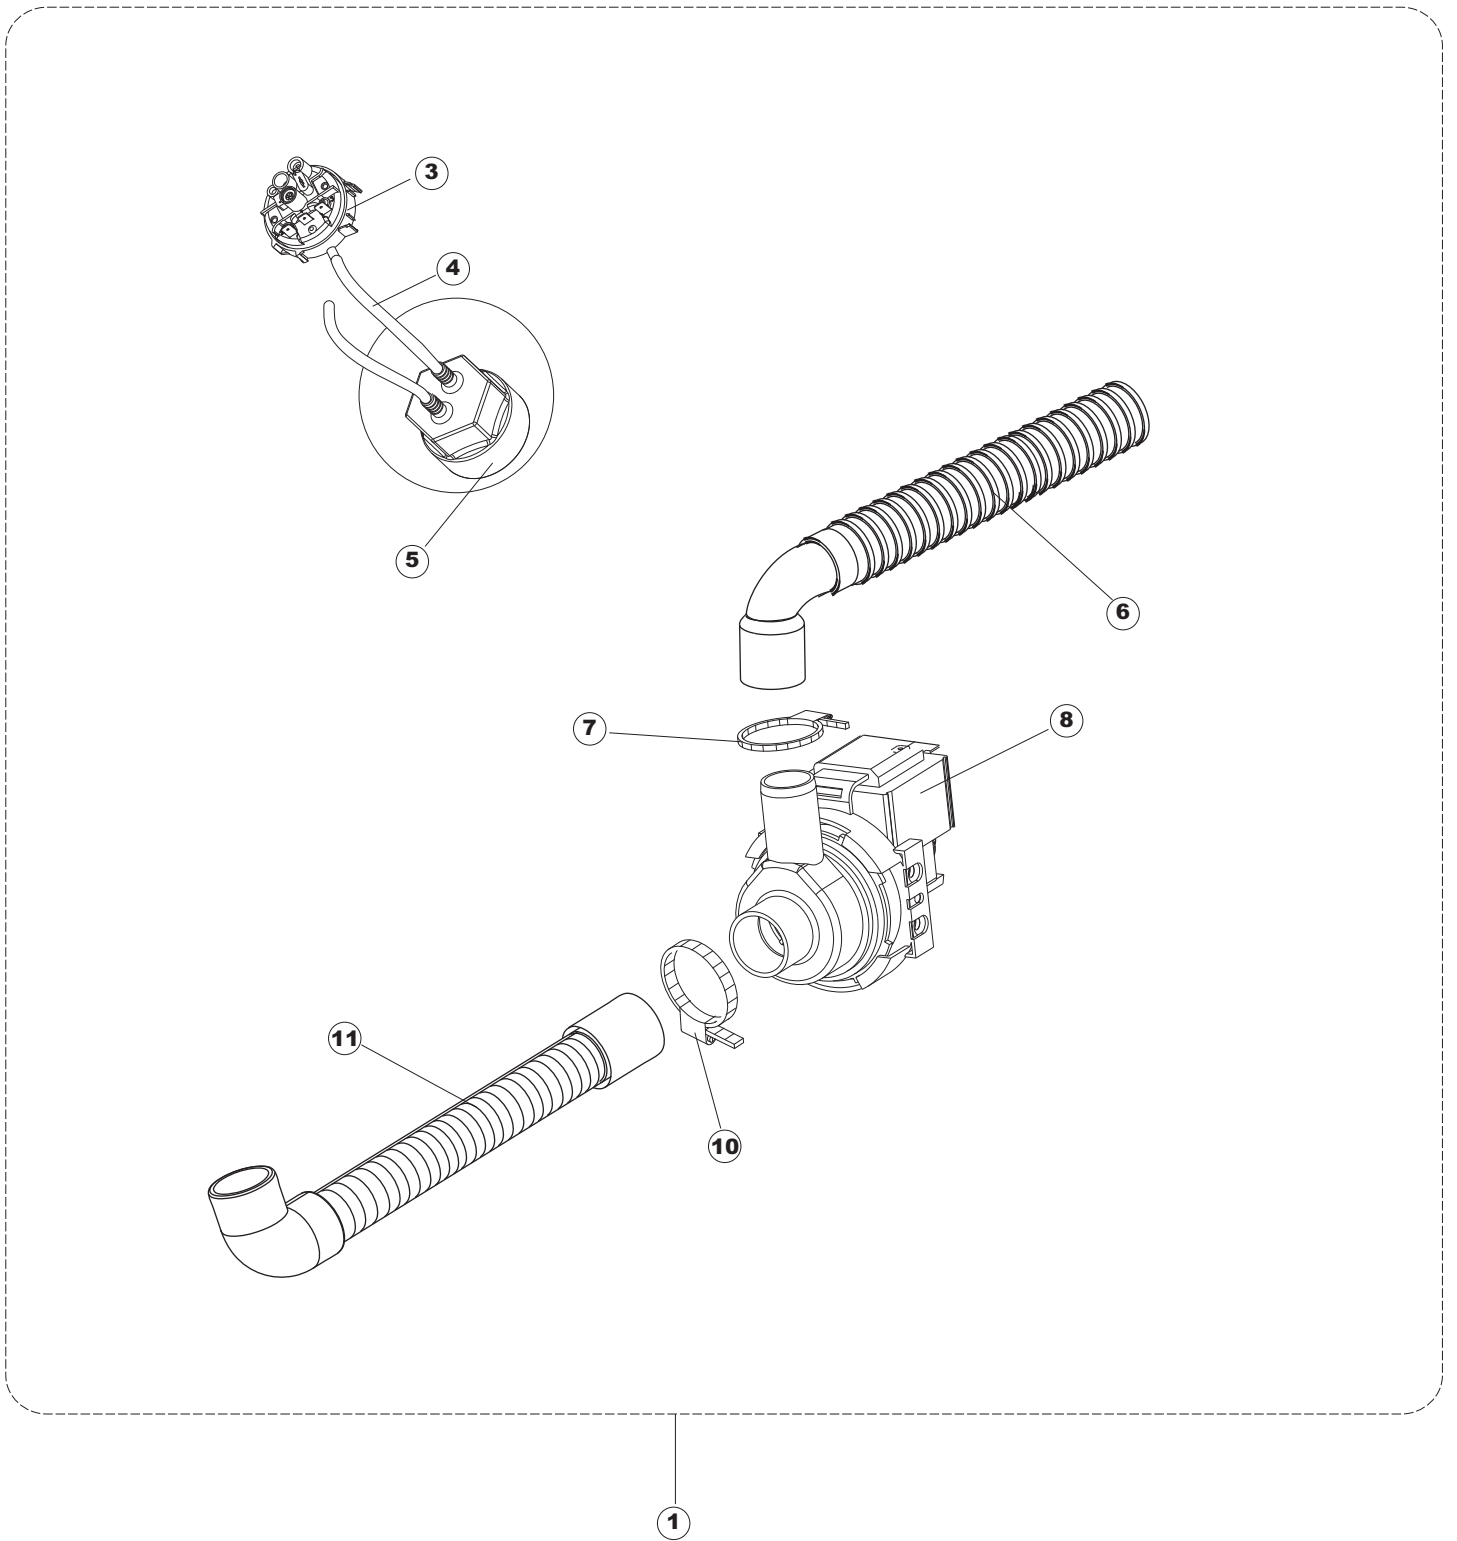

Page	Ref	Part Code	Description
8	1	MH104175	DRAIN PUMP KIT
8	3	MH103937	PRESSURE SWITCH 165 / 140
8	4	MH100518	CHEMICAL TUBE 4x7mm
8	5	MH103938	CONNECTION FOR AIR BOX
8	6	MH101893	DRAIN HOSE
8	7	MH101386	HOSE CLIP 20-32 / 9
8	8	MH100595	DRAIN PUMP 40W
8	10	MH101384	HOSE CLIP 32-50 / 9.7
8	11	MH104389	HOSE