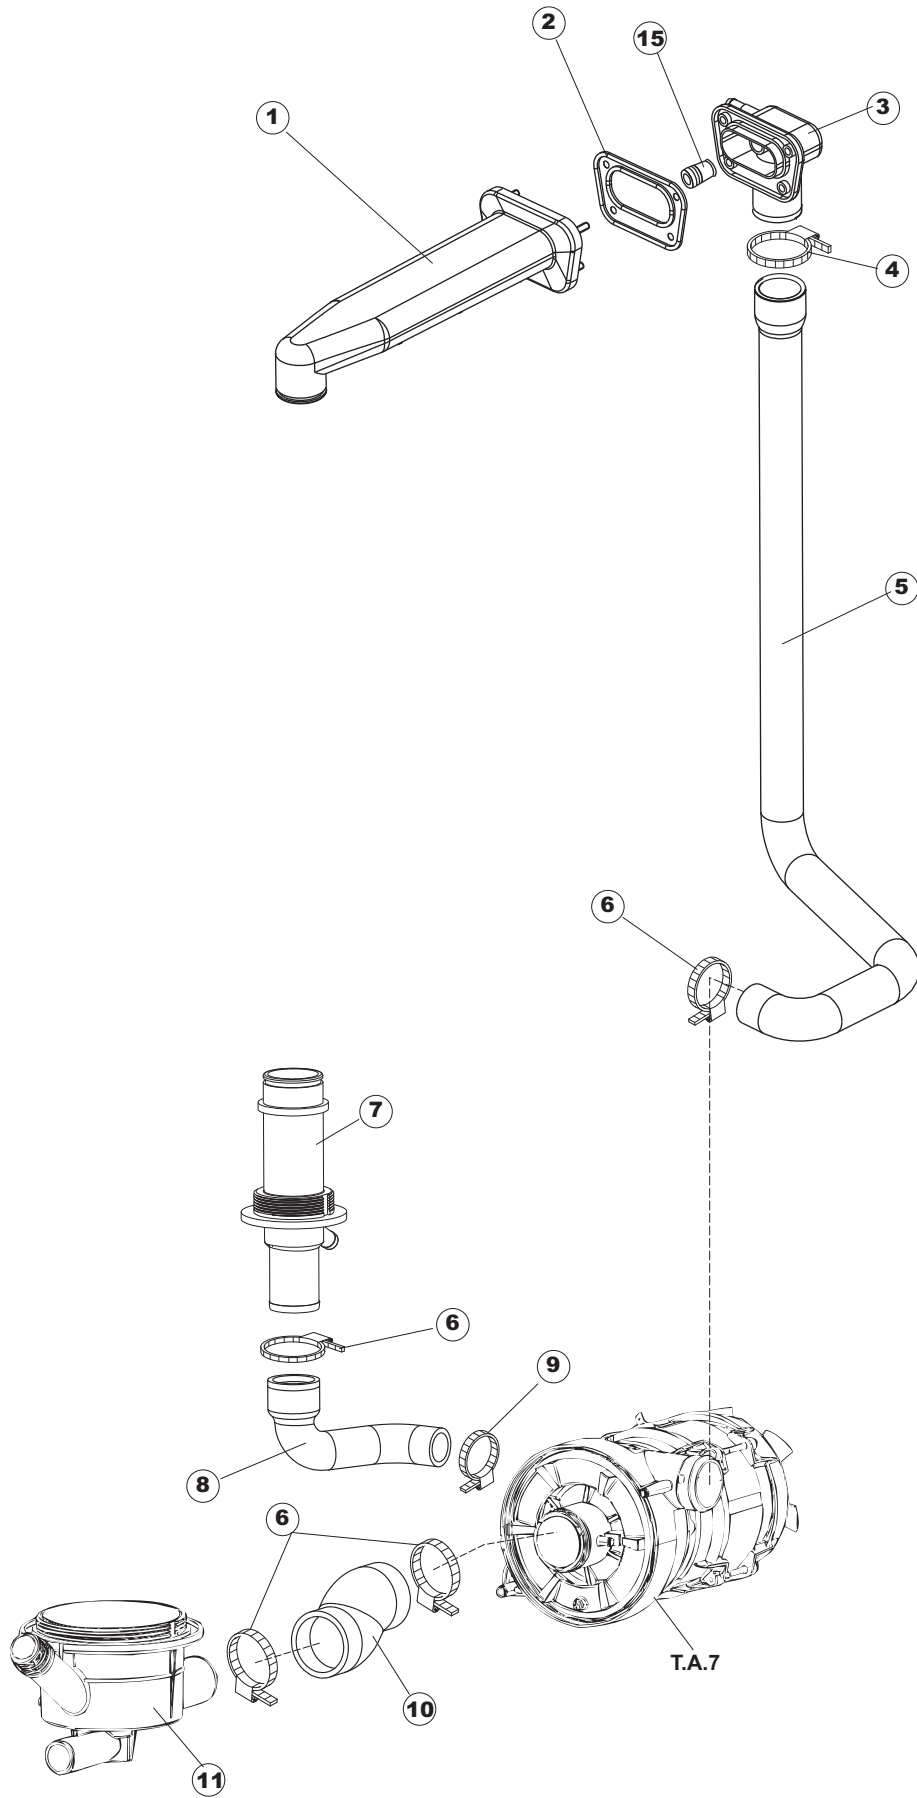

1

Page	Ref	Part Code	Description
1	1	MH101376	COMPLETE HOOD
1	2	MH101077	MAGNET FOR MICROSWITCH
1	3	MH103814	GUIDE FOR HOOD HANDLE
1	4	MH100626	GUIDE FOR HOOD – NYLON
1	5	MH100433	HOOD GUIDE(SOLD INDIVIDUALLY)
1	6	MH103815	REAR PANEL – TOP PLATE
1	7	MH100556	REAR PANEL
1	8	MH100557	SPRING MOUNTING PLATE
1	9	MH100558	HANDLE PROTECTION
1	10	MH100571	SPRING for HOOD
1	11	MH100562	BEARING FOR HOOD HANDLE
1	12	MH100570	SPRING ADJUSTMENT HOOK
1	13	MH100569	BACK STRIP
1	14	MH100563	BUFFER
1	15	MH100561	HANDLE FOR HOOD
1	16	MH100565	ADHESIVE PAD
1	17	MH100564	RACK CARRIER
1	18	MH100560	SIDE PANEL L/H
1	19	MH100568	SIDE PANEL R/H
1	20	MH100567	FRONT STRIP
1	21	MH100566	ADJUSTABLE FOOT
1	22	MH104644	FRONT PANEL

Page	Ref	Part Code	Description
2	1	MH103820	PLASTIC CURTAIN for CONTROLS 480x300mm
2	2	MH104697	BACK PLATE for CONTROLS & PCB
2	3	MH102375	CONTACTOR SIEMANS 1NO 4Kw
2	4	MH100581	COVER PLATE for FUSE CARRIER
2	5	MH103970	FUSE 4A 5x20mm
2	6	MH100582	HOLDER for FUSE
2	7	MH104552	MAIN PCB BOARD
2	8	MH101397	PCB FOOT
2	9	MH101371	BRACKET
2	10	MH103912	PROTECTION
2	11	MH100262	TERMINAL BLOCK 6 POLE
2	12	MH101372	GLAND for CABLE
2	14	MH104700	FASCIA
2	15	MH101373	RIBBON CABLE
2	16	MH101374	PVC PROTECTION
2	17	MH101355	NUT M3 – WHITE PLASTIC
2	18	MH101059	PCB LOCATION SPACER
2	19	MH104545	DISPLAY PCB
2	35	MH104512	AUXILIARY PCB BOARD

Page	Ref	Part Code	Description
4	1	MH100605	UPPER WASH SUPPORT / FEED
4	2	MH100606	GASKET for WASH FEED
4	3	MH101180	WASH TUBE CONNECTION (TOP REAR)
4	4	MH101383	HOSE CLAMP 40-60
4	5	MH101377	WASH TUBE
4	6	MH101384	HOSE CLAMP 32-50
4	7	MH103931	BOTTOM WASH / RINSE SUPPORT COLUMN
4	8	MH103930	RUBBER TUBE
4	9	MH101386	HOSE CLIP 20-32
4	10	MH103926	ASPIRATON HOSE
4	11	MH103920	ASPIRATON & DRAIN BODY
4	15	MH100490	INSERT SEAL 10mm dia.