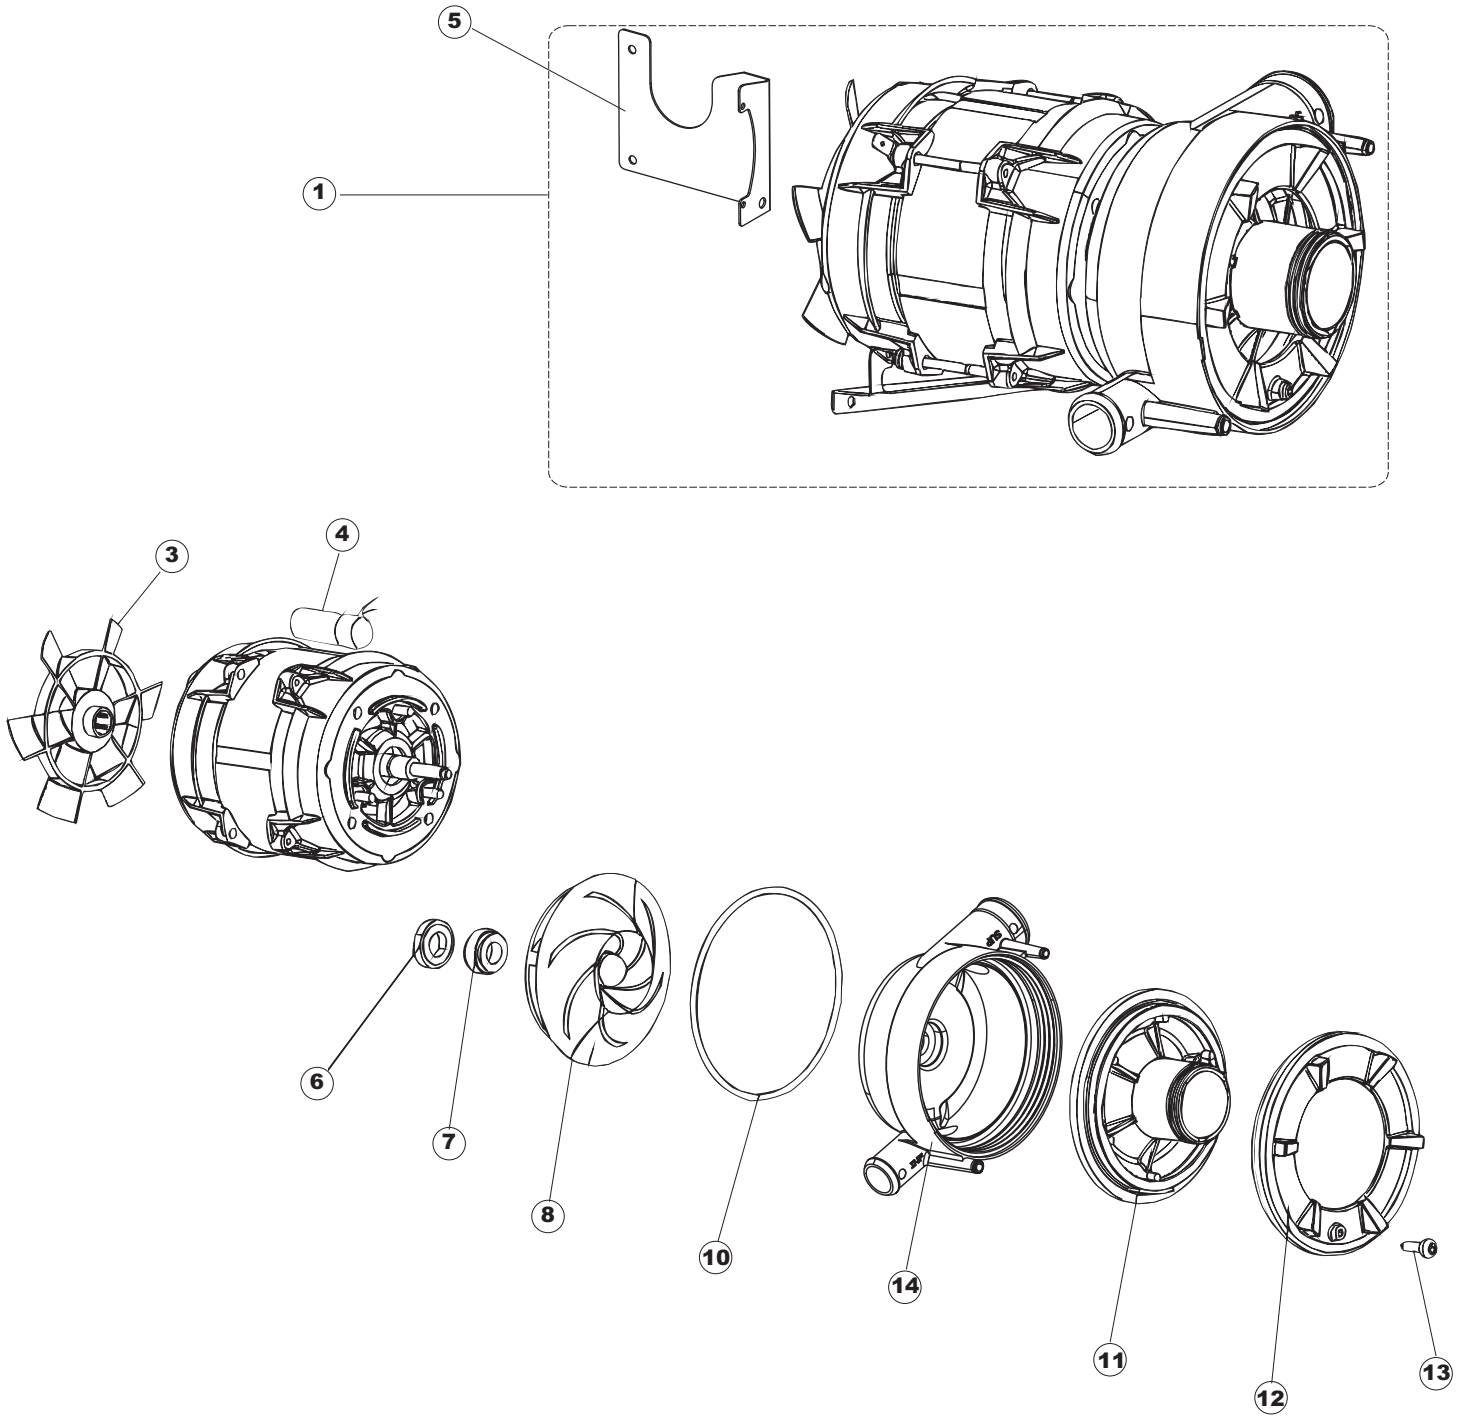

Page	Ref	Part Code	Description
7	1	MH104392	WASH PUMP 1 PHASE 230V 470W c/w CAP
7	3	MH103959	FAN BLADE
7	4	MH102172	CAPACITOR 10Mf
7	5	MH104393	BRACKET
7	6	MH103960	SHAFT SEAL LOCK
7	7	MH103961	SHAFT SEAL ROTATING
7	8	MH103962	IMPELLER
7	10	MH103963	SEAL FOR WASH PUMP HOUSING
7	11	MH103964	FRONT PLATE – WASH PUMP
7	12	MH103965	LOCKING RING – FRONT PLATE
7	13	MH103966	SCREW
7	14	MH104483	FRONT COVER IMPELLER HOUSING