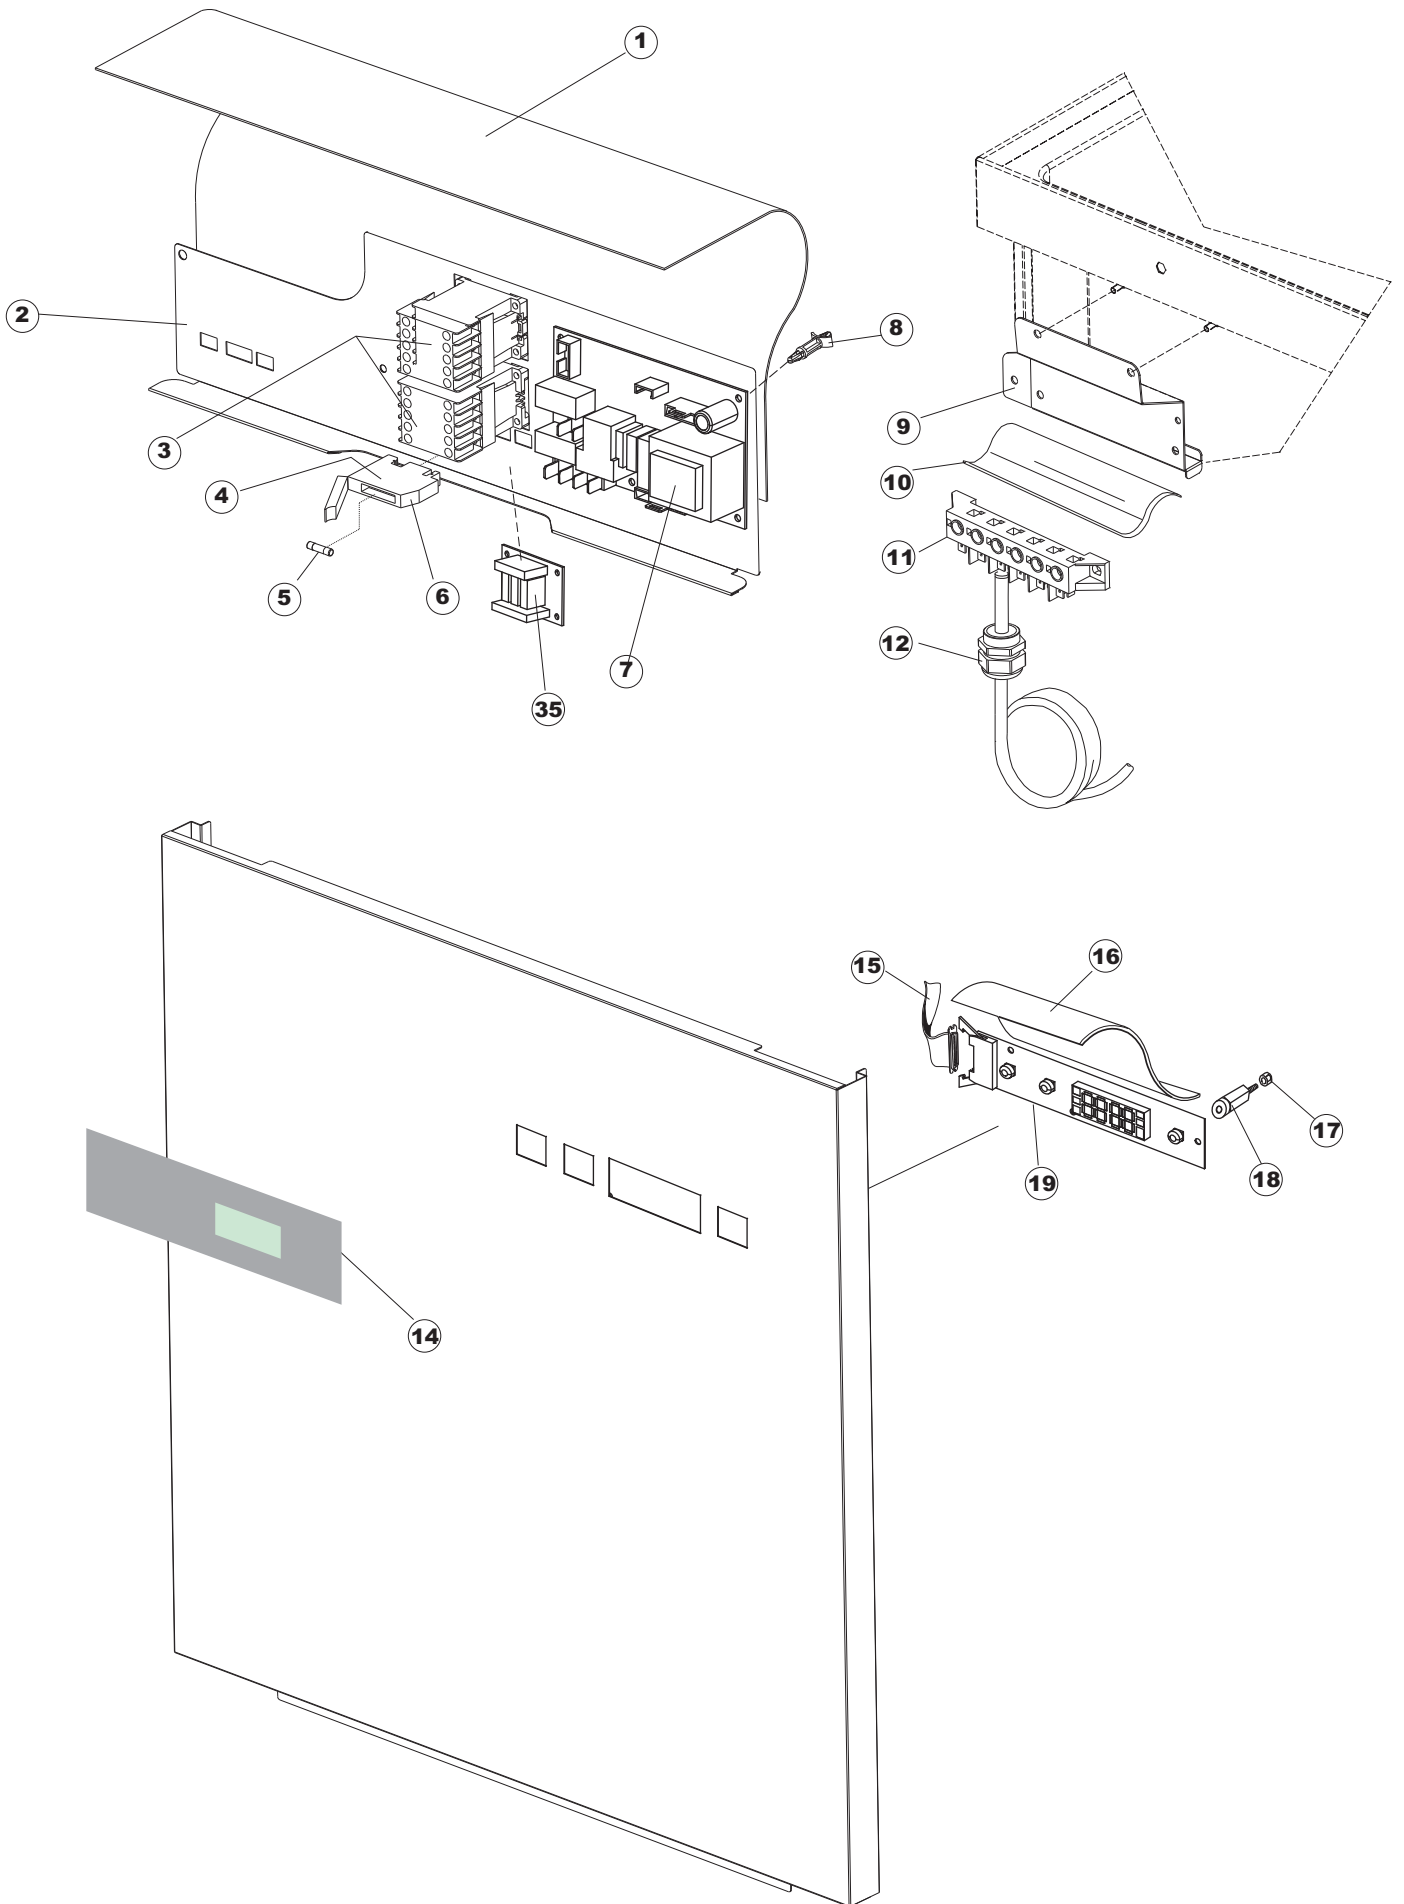

1

Page	Ref	Part Code	Description
1	1	MH101376	COMPLETE HOOD
1	2	MH101077	MAGNET FOR MICROSWITCH
1	3	MH103814	GUIDE FOR HOOD HANDLE
1	4	MH100626	GUIDE FOR HOOD – NYLON
1	5	MH100433	HOOD GUIDE(SOLD INDIVIDUALLY)
1	6	MH103815	REAR PANEL – TOP PLATE
1	7	MH100556	REAR PANEL
1	8	MH100557	SPRING MOUNTING PLATE
1	9	MH100558	HANDLE PROTECTION
1	10	MH100571	SPRING for HOOD
1	11	MH100562	BEARING FOR HOOD HANDLE
1	12	MH100570	SPRING ADJUSTMENT HOOK
1	13	MH100569	BACK STRIP
1	14	MH100563	BUFFER
1	15	MH100561	HANDLE FOR HOOD
1	16	MH100565	ADHESIVE PAD
1	17	MH100564	RACK CARRIER
1	18	MH100560	SIDE PANEL L/H
1	19	MH100568	SIDE PANEL R/H
1	20	MH100567	FRONT STRIP
1	21	MH100566	ADJUSTABLE FOOT
1	22	MH104644	FRONT PANEL

Page	Ref	Part Code	Description
2	1	MH103820	PLASTIC CURTAIN for CONTROLS 480x300mm
2	2	MH104697	BACK PLATE for CONTROLS & PCB
2	3	MH102375	CONTACTOR SIEMANS 1NO 4Kw
2	4	MH100581	COVER PLATE for FUSE CARRIER
2	5	MH103970	FUSE 4A 5x20mm
2	6	MH100582	HOLDER for FUSE
2	7	MH104552	MAIN PCB BOARD
2	8	MH101397	PCB FOOT
2	9	MH101371	BRACKET
2	10	MH103912	PROTECTION
2	11	MH100262	TERMINAL BLOCK 6 POLE
2	12	MH101372	GLAND for CABLE
2	14	MH104700	FASCIA
2	15	MH101373	RIBBON CABLE
2	16	MH101374	PVC PROTECTION
2	17	MH101355	NUT M3 – WHITE PLASTIC
2	18	MH101059	PCB LOCATION SPACER
2	19	MH104545	DISPLAY PCB
2	35	MH104512	AUXILIARY PCB BOARD